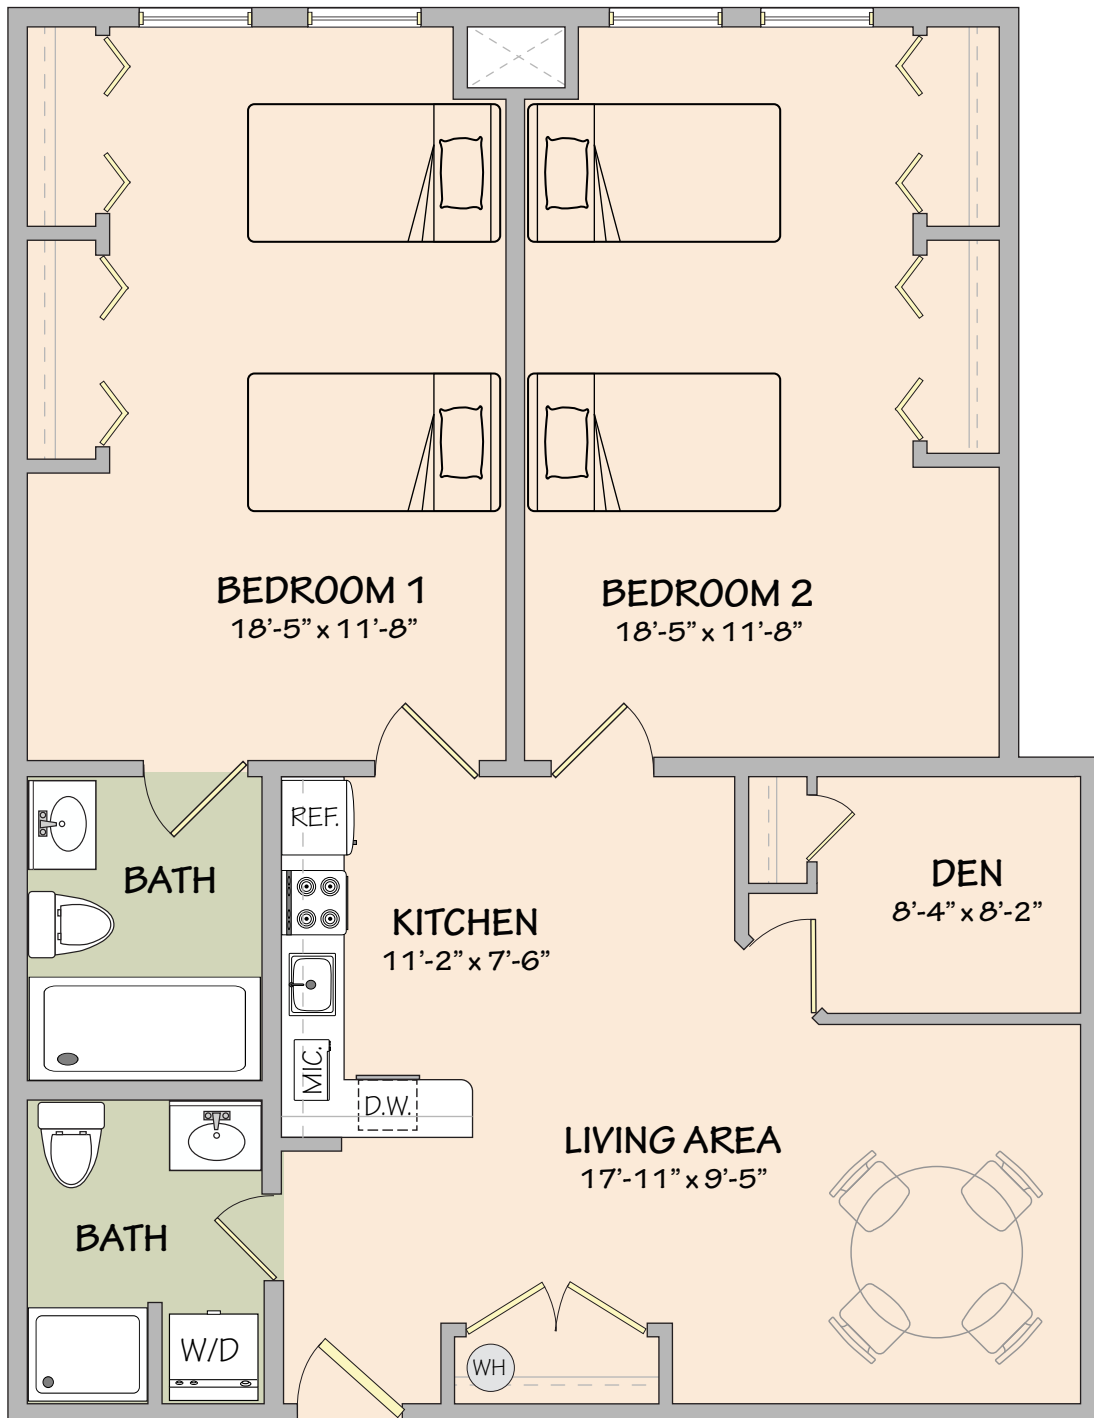

## Unit # 305

- 1,125 Sq Ft
- 4 Tenants
- 3 Bedrooms
- 2 Baths

For display purpose only.

## Unit # 309

- 1,125 Sq.Ft
- 4 Tenants
- 3 Bedrooms
- 2 Baths

# Continental Court Apartments

TWO BEDROOM UNIT

**Unit # 106**

- 4 Tenants
- 2 Bedrooms
- 2 Baths

For display purpose only.