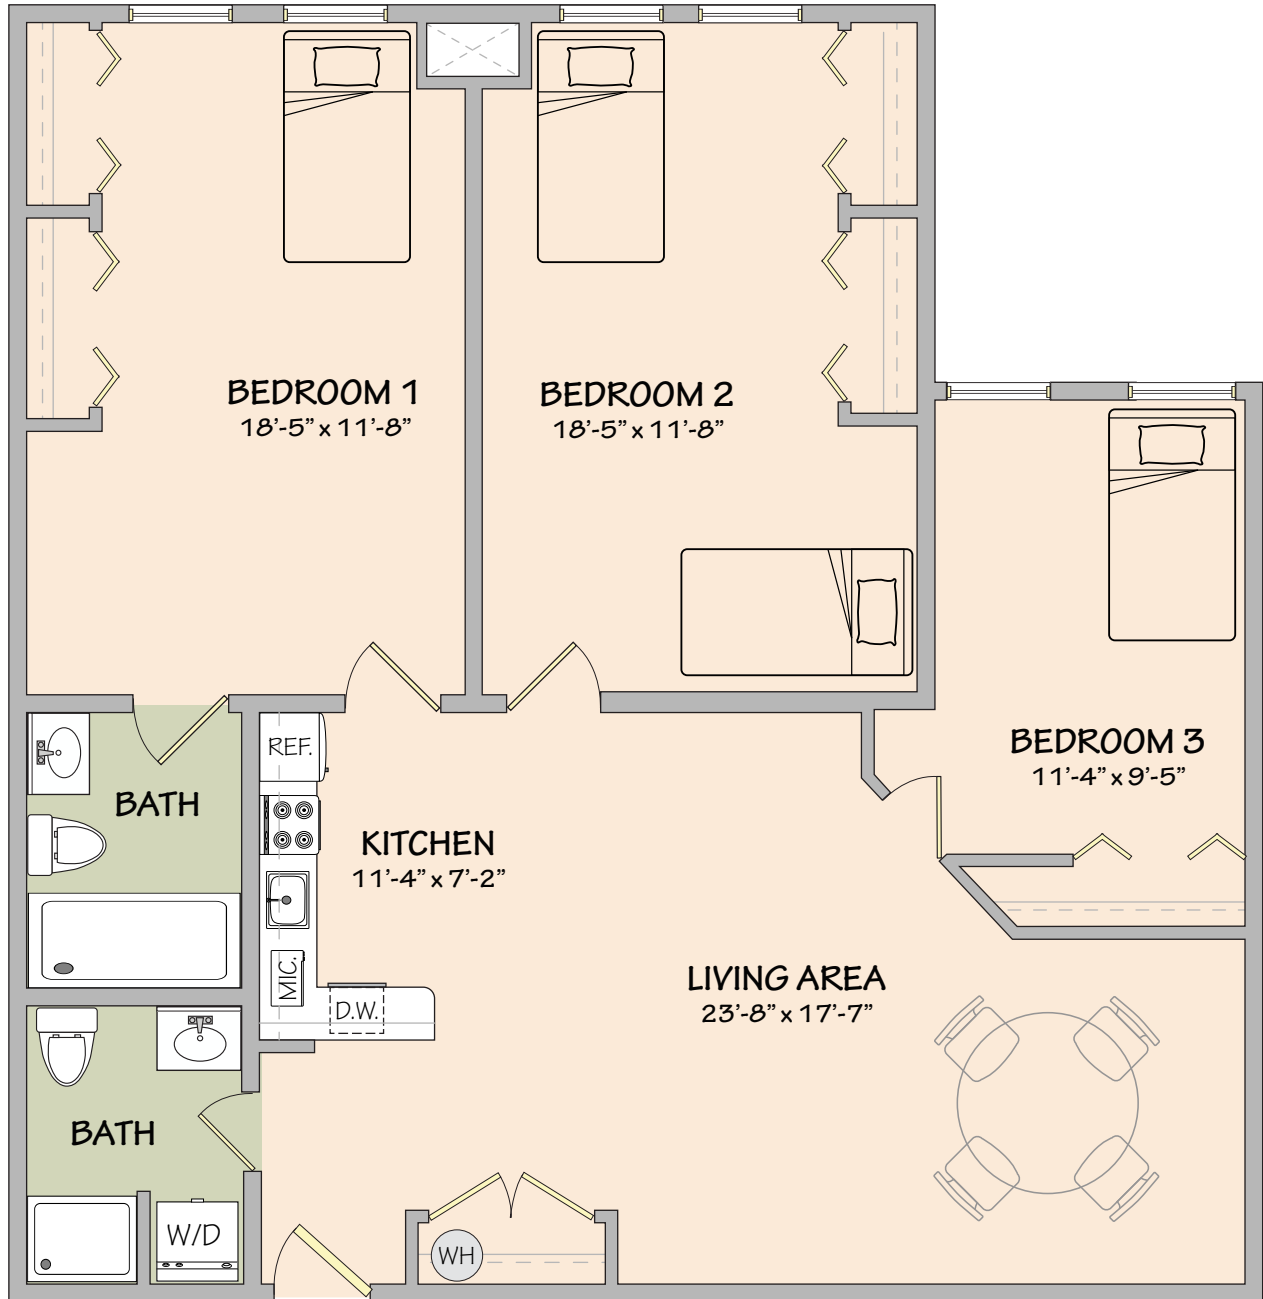

Continental Court Apartments

THREE BEDROOM UNIT

Unit # 206

- 4 Tenants
- 3 Bedrooms
- 2 Baths

TSIONAS
MANAGEMENT

For display purpose only.