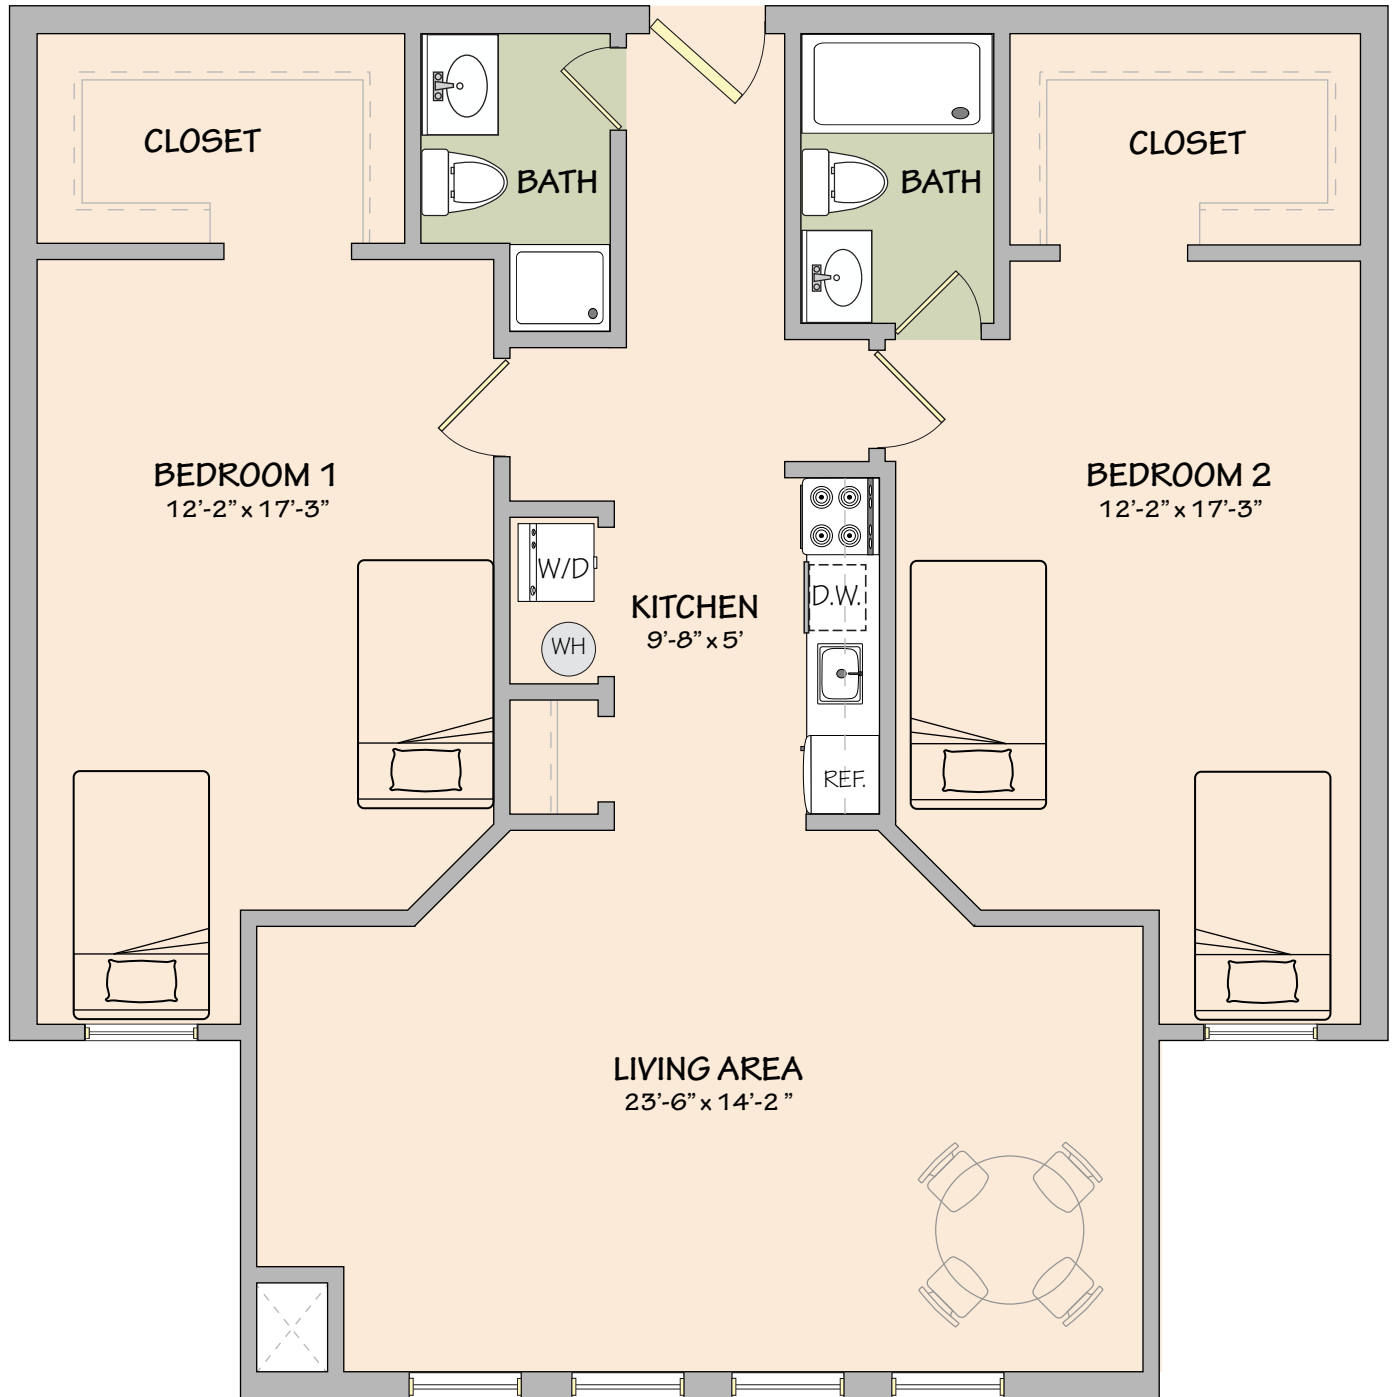

# Continental Court Apartments

TWO BEDROOM UNIT

Unit # 101, 102, 113, 114, 201,  
202, 213, 214, 301, 302, 313, 314

- 4 Tenants
- 2 Bedrooms
- 2 Baths

# Continental Court Apartments

TWO BEDROOM UNIT

Unit # 103, 104, 111, 112, 203,  
204, 211, 212, 303, 304, 311, 312

- 4 Tenants
- 2 Bedrooms
- 2 Baths

# Continental Court Apartments

TWO BEDROOM UNIT

Unit # 108, 207, 208, 307, 308

- 1,120 SqFt
- 4 Tenants
- 2 Bedrooms
- 2 Baths

For display purpose only.

**TSIONAS**  
MANAGEMENT

## Unit # 105

- 1,125 Sq Ft
- 4 Tenants
- 3 Bedrooms
- 2 Baths

For display purpose only.