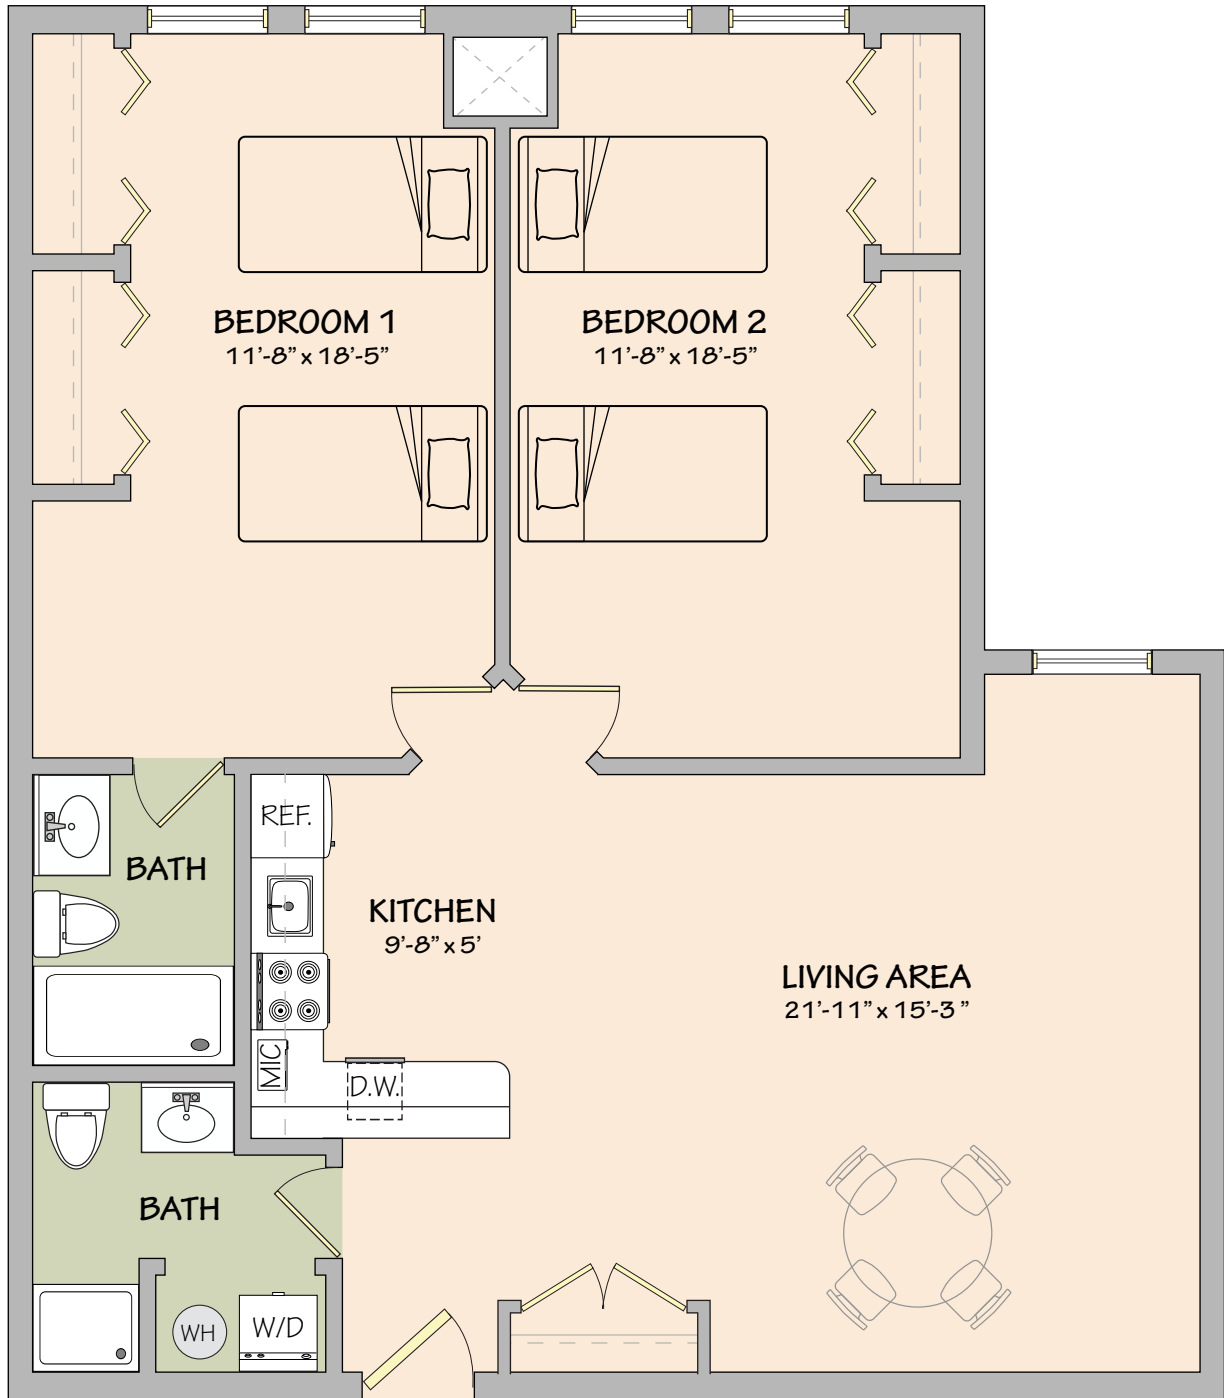

# Continental Court Apartments

TWO BEDROOM UNIT

Unit # 101, 102, 113, 114, 201,  
202, 213, 214, 301, 302, 313, 314

- 4 Tenants
- 2 Bedrooms
- 2 Baths

# Continental Court Apartments

TWO BEDROOM UNIT

Unit # 103, 104, 111, 112, 203,  
204, 211, 212, 303, 304, 311, 312

- 4 Tenants
- 2 Bedrooms
- 2 Baths

# Continental Court Apartments

TWO BEDROOM UNIT

Unit # 108, 207, 208, 307, 308

- 1,120 SqFt
- 4 Tenants
- 2 Bedrooms
- 2 Baths

For display purpose only.

**TSIONAS**  
MANAGEMENT