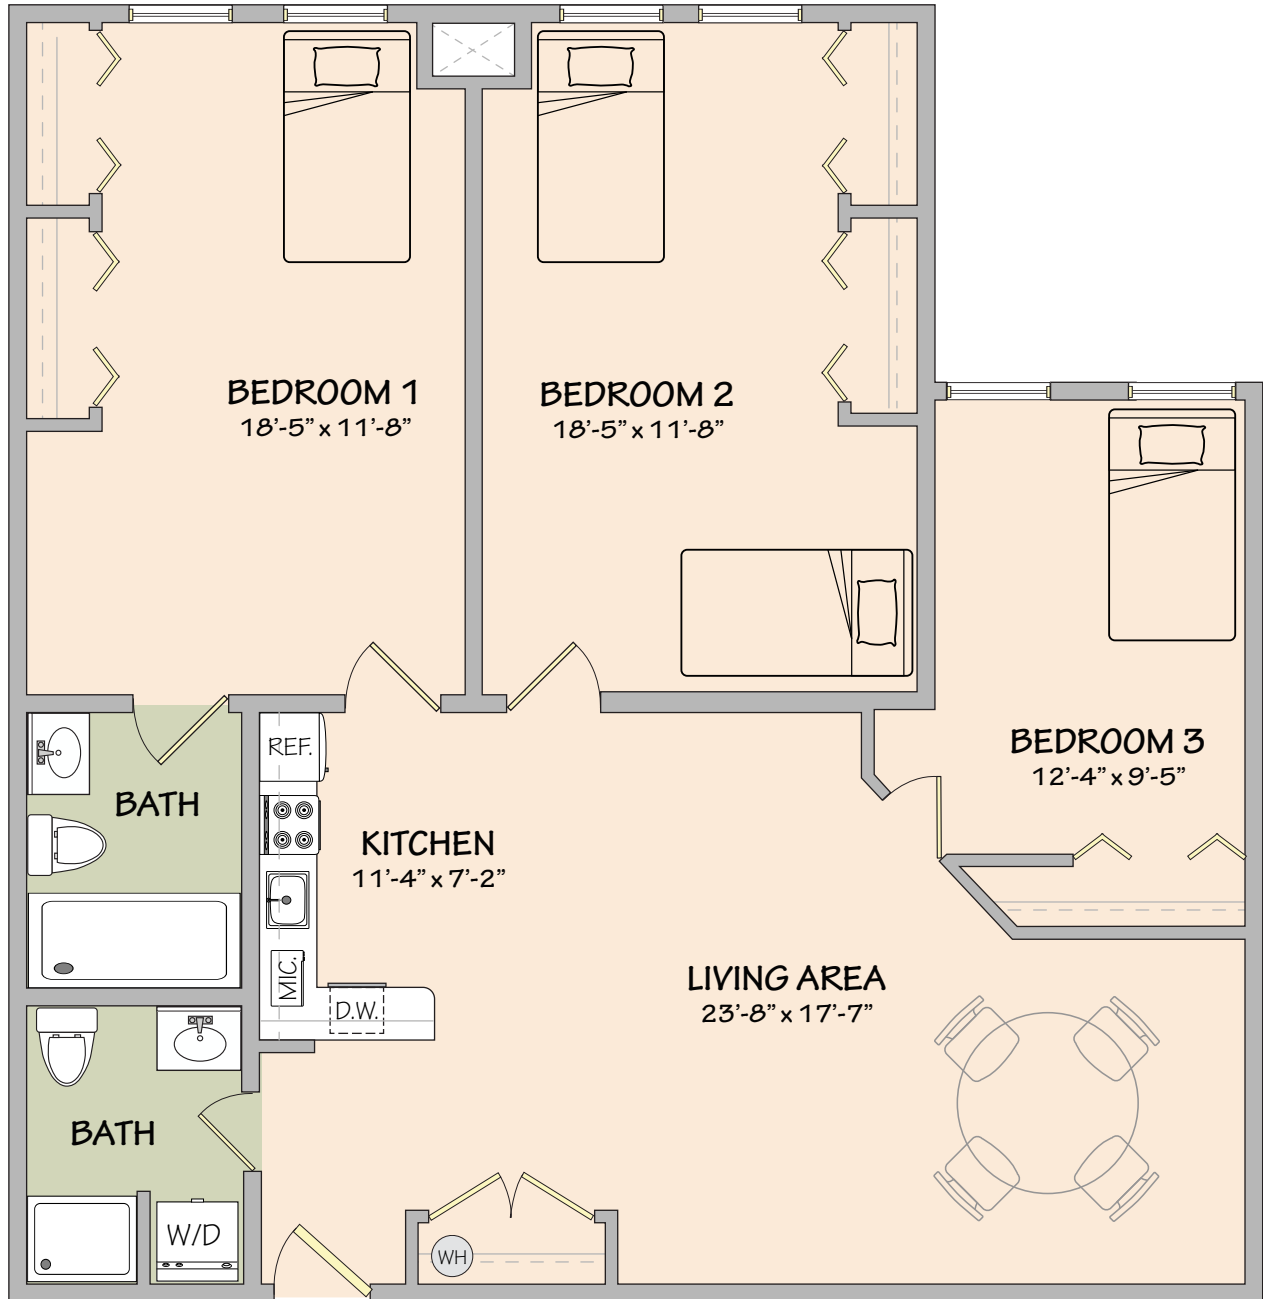

Continental Court Apartments

THREE BEDROOM UNIT

Unit # 210

- 4 Tenants
- 3 Bedrooms
- 2 Baths