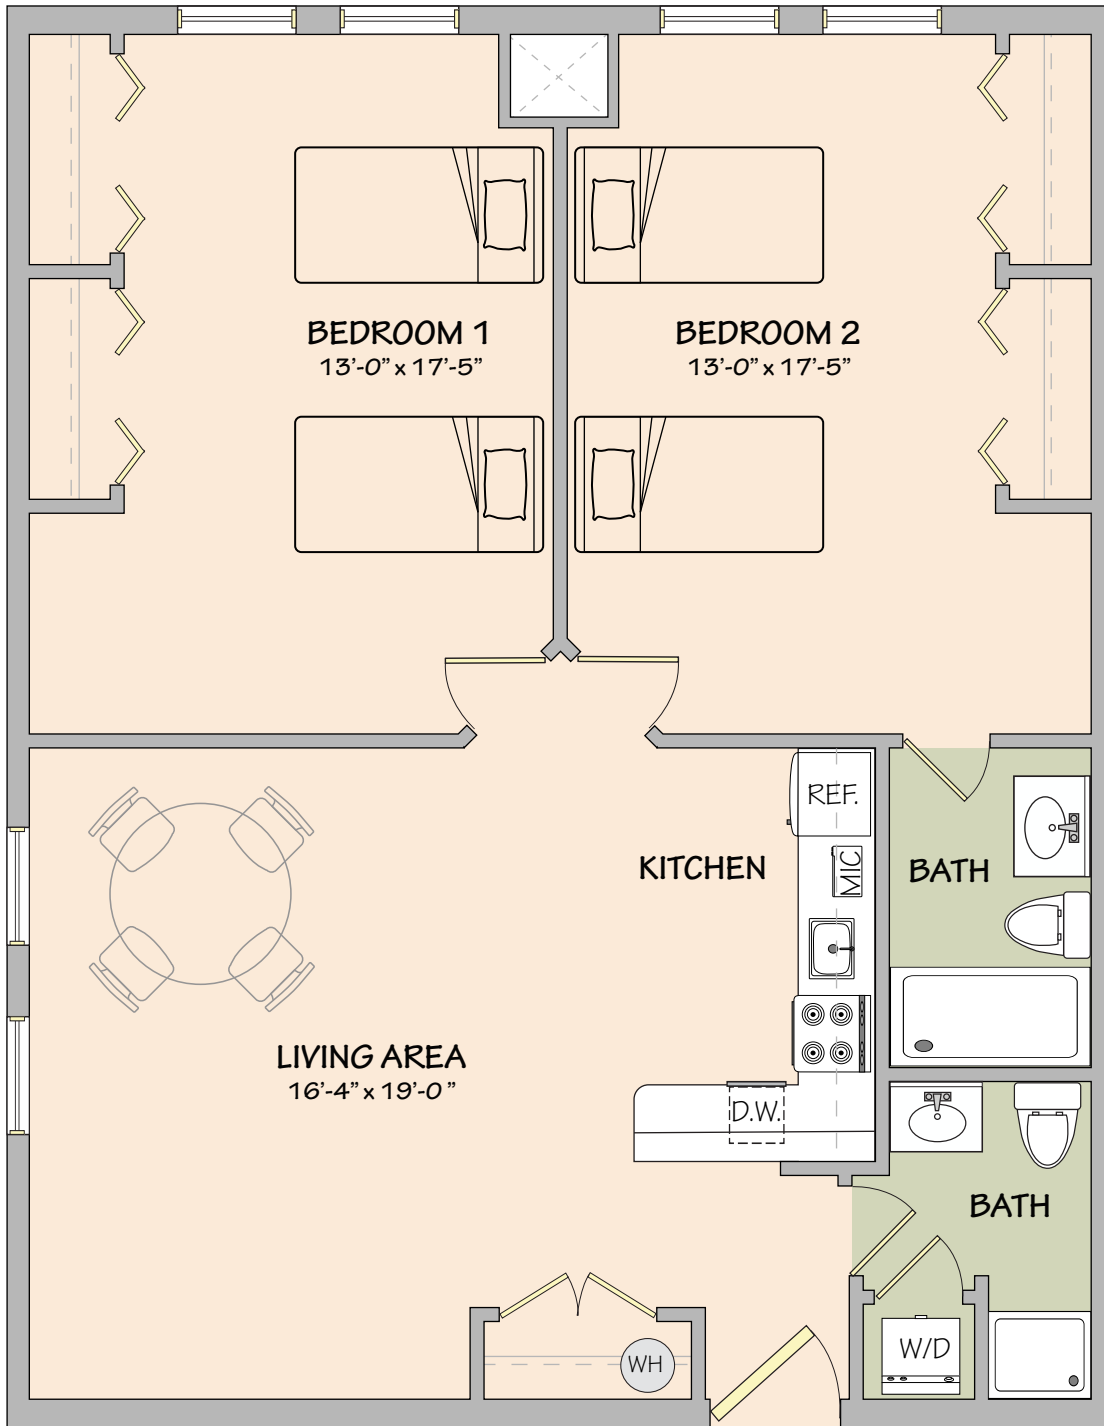

# Continental Court Apartments

TWO BEDROOM UNIT

Unit # 101, 102, 113, 114, 201,  
202, 213, 214, 301, 302, 313, 314

- 4 Tenants
- 2 Bedrooms
- 2 Baths

# Continental Court Apartments

TWO BEDROOM UNIT

Unit # 103, 104, 111, 112, 203,  
204, 211, 212, 303, 304, 311, 312

- 4 Tenants
- 2 Bedrooms
- 2 Baths

# Continental Court Apartments

TWO BEDROOM UNIT

Unit # 108, 207, 208, 307, 308

- 1,120 SqFt
- 4 Tenants
- 2 Bedrooms
- 2 Baths

For display purpose only.

**TSIONAS**  
MANAGEMENT