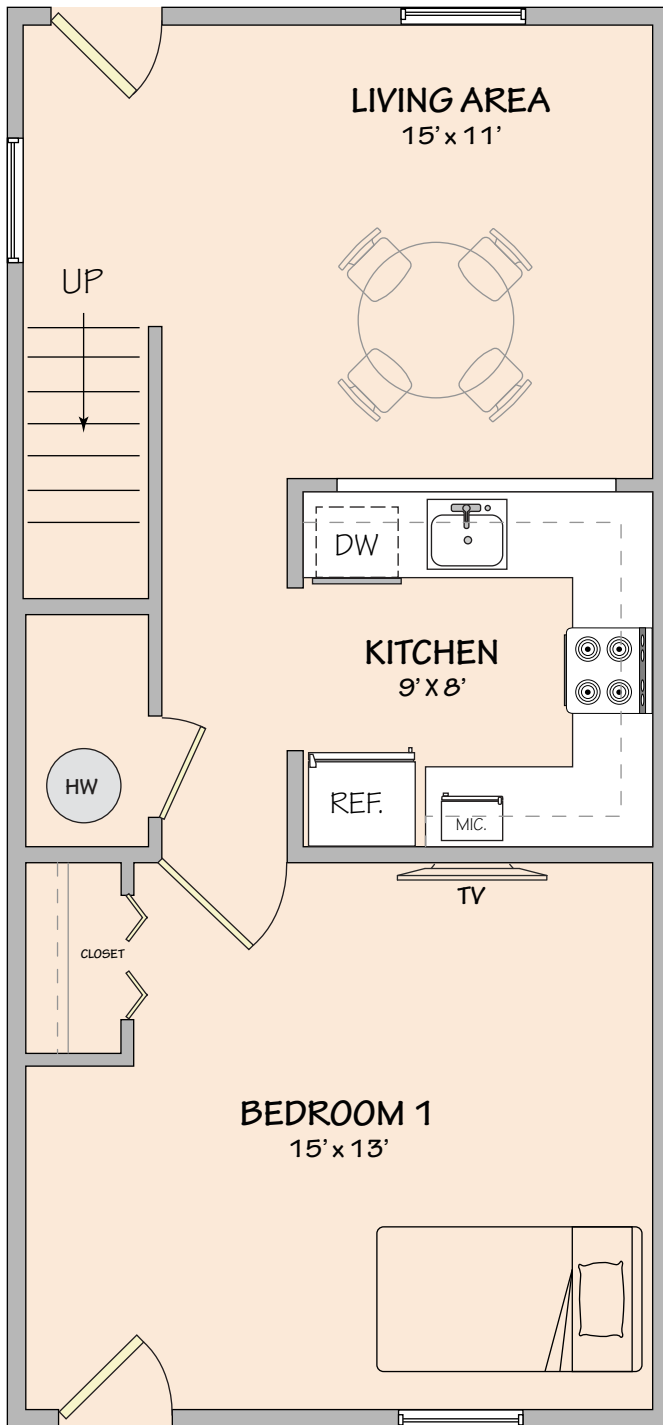

University Commons

THREE BEDROOM END UNIT

FIRST FLOOR

SECOND FLOOR

Standard Unit

- 1911 Sq Ft
- 4 Tenants
- 3 Bedrooms
- 2 Baths

For display purpose only.

University Commons

FOUR BEDROOM END UNIT

FIRST FLOOR

SECOND FLOOR

Unit #106

- 1911 Sq Ft
- 4 Tenants
- 4 Bedrooms
- 2 Baths

For display purpose only.

University Commons

FOUR BEDROOM UNIT

FIRST FLOOR

SECOND FLOOR

Unit #112

- 1911 Sq Ft
- 4 Tenants
- 4 Bedrooms
- 2 Baths

For display purpose only.

University Commons

FOUR BEDROOM UNIT

FIRST FLOOR

SECOND FLOOR

Unit #125

- 1911 Sq Ft
- 4 Tenants
- 4 Bedrooms
- 2 Baths

For display purpose only.

University Commons

FOUR BEDROOM UNIT

FIRST FLOOR

SECOND FLOOR