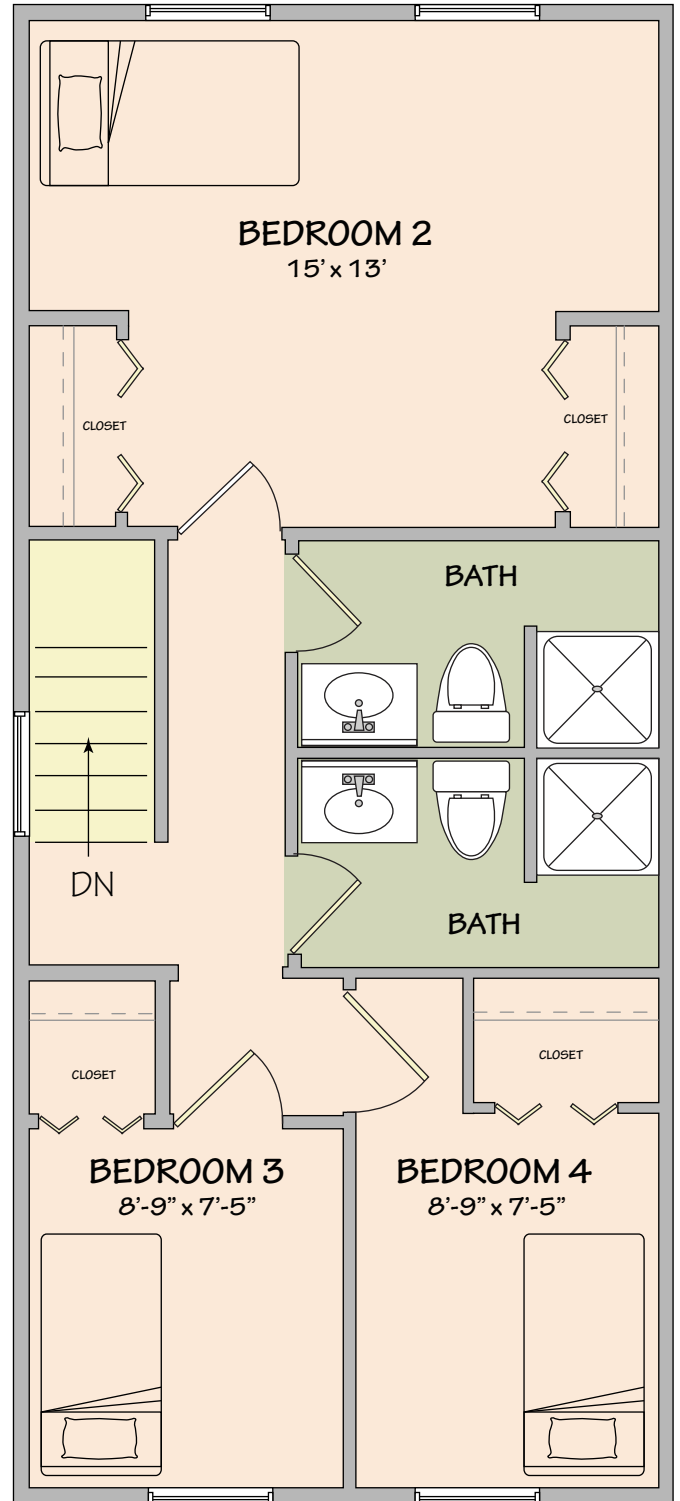

University Commons

THREE BEDROOM END UNIT

FIRST FLOOR

SECOND FLOOR

Standard Unit

- 1911 Sq Ft
- 4 Tenants
- 3 Bedrooms
- 2 Baths

For display purpose only.

University Commons

FOUR BEDROOM END UNIT

FIRST FLOOR

SECOND FLOOR

Unit #106

- 1911 Sq Ft
- 4 Tenants
- 4 Bedrooms
- 2 Baths

For display purpose only.

University Commons

FOUR BEDROOM UNIT

FIRST FLOOR

SECOND FLOOR

Unit #112

- 1911 Sq Ft
- 4 Tenants
- 4 Bedrooms
- 2 Baths

For display purpose only.

University Commons

FOUR BEDROOM UNIT

FIRST FLOOR

SECOND FLOOR

Unit #125

- 1911 Sq Ft
- 4 Tenants
- 4 Bedrooms
- 2 Baths

For display purpose only.

University Commons

FOUR BEDROOM UNIT

FIRST FLOOR

SECOND FLOOR