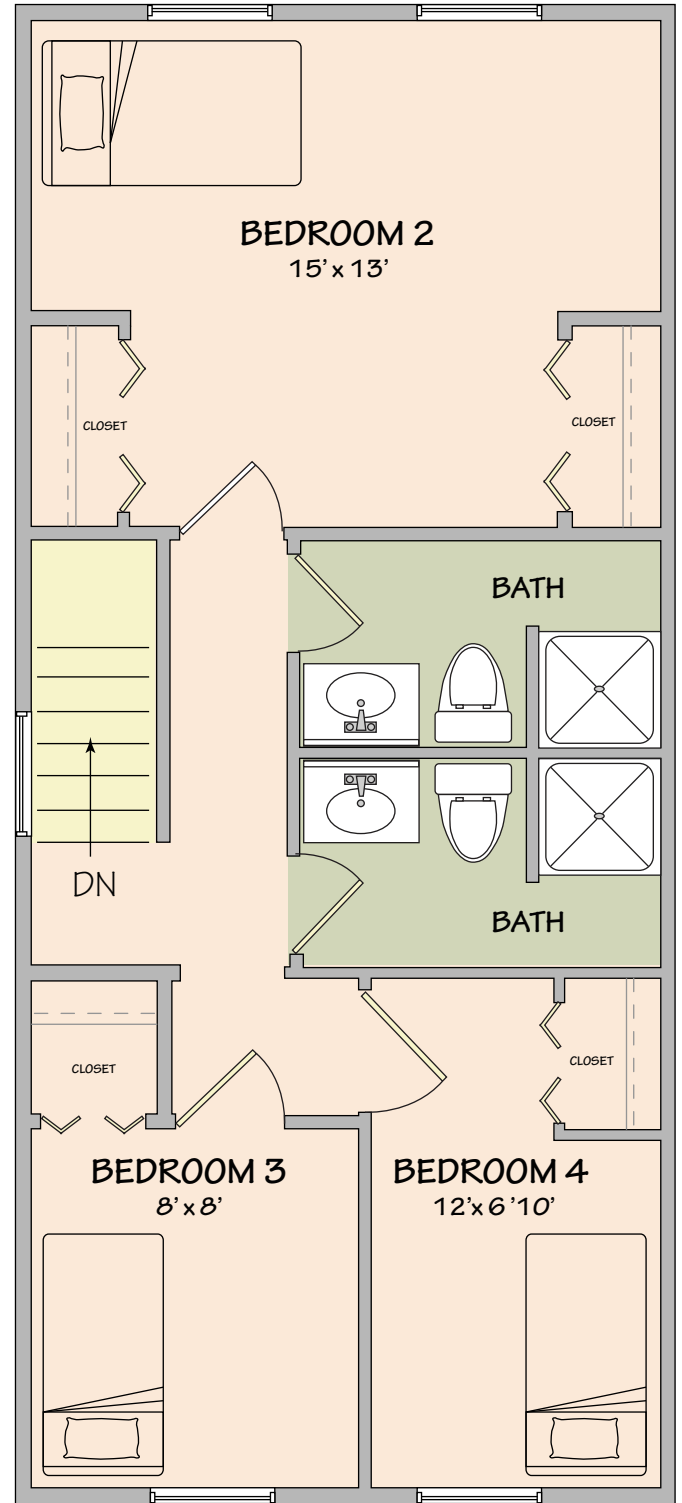

University Commons

THREE BEDROOM END UNIT

FIRST FLOOR

SECOND FLOOR

Standard Unit

- 1911 Sq Ft
- 4 Tenants
- 3 Bedrooms
- 2 Baths

For display purpose only.

University Commons

FOUR BEDROOM END UNIT

FIRST FLOOR

SECOND FLOOR

Unit #106

- 1911 Sq Ft
- 4 Tenants
- 4 Bedrooms
- 2 Baths

For display purpose only.

University Commons

FOUR BEDROOM UNIT

FIRST FLOOR

SECOND FLOOR

Unit #112

- 1911 Sq Ft
- 4 Tenants
- 4 Bedrooms
- 2 Baths

For display purpose only.

University Commons

FOUR BEDROOM UNIT

FIRST FLOOR

SECOND FLOOR

Unit #125

- 1911 Sq Ft
- 4 Tenants
- 4 Bedrooms
- 2 Baths

For display purpose only.

University Commons

FOUR BEDROOM UNIT

FIRST FLOOR

SECOND FLOOR