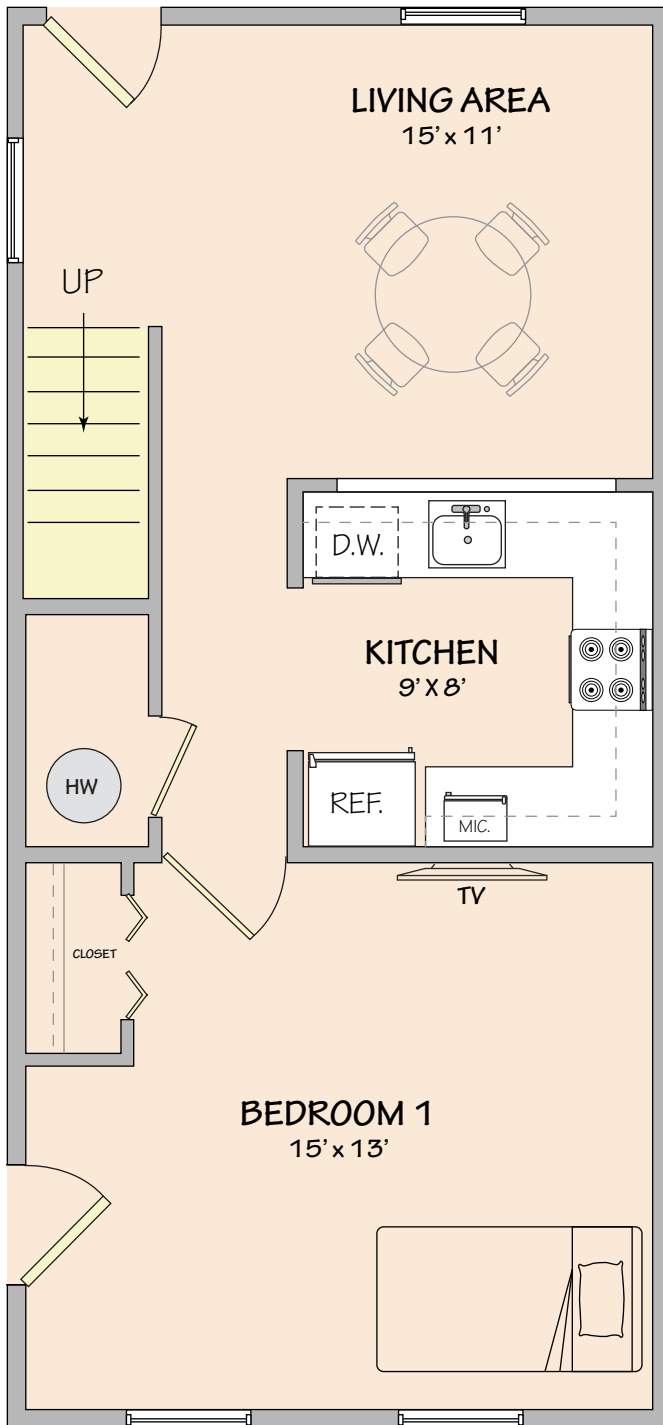

University Commons

THREE BEDROOM END UNIT

FIRST FLOOR

SECOND FLOOR

Standard Unit

- 1911 Sq Ft
- 4 Tenants
- 3 Bedrooms
- 2 Baths

For display purpose only.

University Commons

FOUR BEDROOM END UNIT

FIRST FLOOR

SECOND FLOOR

Unit #106

- 1911 Sq Ft
- 4 Tenants
- 4 Bedrooms
- 2 Baths

For display purpose only.

University Commons

FOUR BEDROOM UNIT

FIRST FLOOR

SECOND FLOOR

Unit #112

- 1911 Sq Ft
- 4 Tenants
- 4 Bedrooms
- 2 Baths

For display purpose only.

University Commons

FOUR BEDROOM UNIT

FIRST FLOOR

SECOND FLOOR

Unit #125

- 1911 Sq Ft
- 4 Tenants
- 4 Bedrooms
- 2 Baths

For display purpose only.

University Commons

FOUR BEDROOM UNIT

FIRST FLOOR

SECOND FLOOR