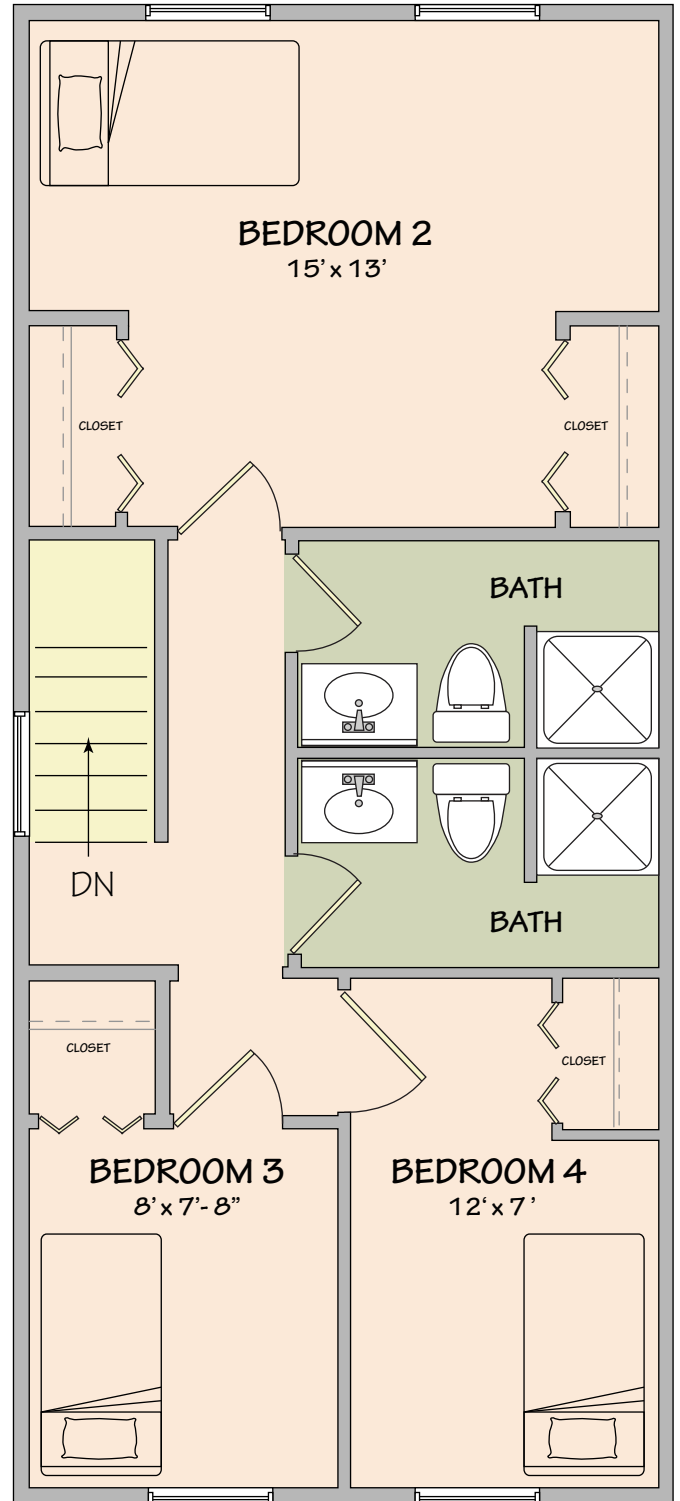

University Commons

THREE BEDROOM END UNIT

FIRST FLOOR

SECOND FLOOR

Standard Unit

- 1911 Sq Ft
- 4 Tenants
- 3 Bedrooms
- 2 Baths

For display purpose only.

University Commons

FIRST FLOOR

SECOND FLOOR

Unit #112

- 1911 Sq Ft
- 4 Tenants
- 4 Bedrooms
- 2 Baths

For display purpose only.

University Commons

FOUR BEDROOM UNIT

FIRST FLOOR

SECOND FLOOR

Unit #125

- 1911 Sq Ft
- 4 Tenants
- 4 Bedrooms
- 2 Baths

For display purpose only.

University Commons

FOUR BEDROOM UNIT

FIRST FLOOR

SECOND FLOOR

Unit #129

- 1911 Sq Ft
- 4 Tenants
- 4 Bedrooms
- 2 Baths

For display purpose only.

University Commons

ONE BEDROOM END UNIT

Unit #123

- 650 Sq Ft
- 2 Tenants
- 1 Bedroom
- 1 Bath

For display purpose only.