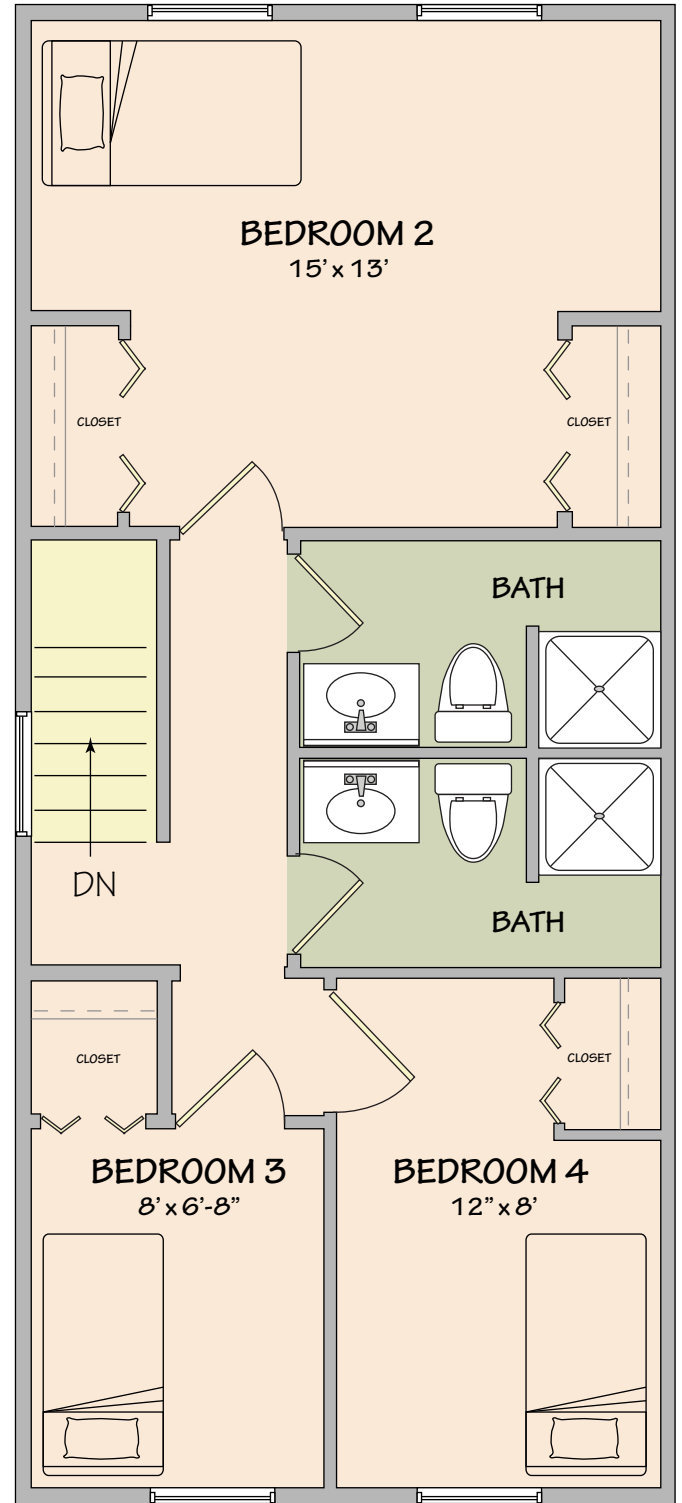

University Commons

THREE BEDROOM END UNIT

FIRST FLOOR

SECOND FLOOR

Standard Unit

- 1911 Sq Ft
- 4 Tenants
- 3 Bedrooms
- 2 Baths

For display purpose only.

University Commons

FOUR BEDROOM END UNIT

FIRST FLOOR

SECOND FLOOR

Unit #106

- 1911 Sq Ft
- 4 Tenants
- 4 Bedrooms
- 2 Baths

For display purpose only.

University Commons

FOUR BEDROOM UNIT

FIRST FLOOR

SECOND FLOOR

Unit #112

- 1911 Sq Ft
- 4 Tenants
- 4 Bedrooms
- 2 Baths

For display purpose only.

University Commons

FOUR BEDROOM UNIT

FIRST FLOOR

SECOND FLOOR

Unit #125

- 1911 Sq Ft
- 4 Tenants
- 4 Bedrooms
- 2 Baths

For display purpose only.

University Commons

FOUR BEDROOM UNIT

FIRST FLOOR

SECOND FLOOR