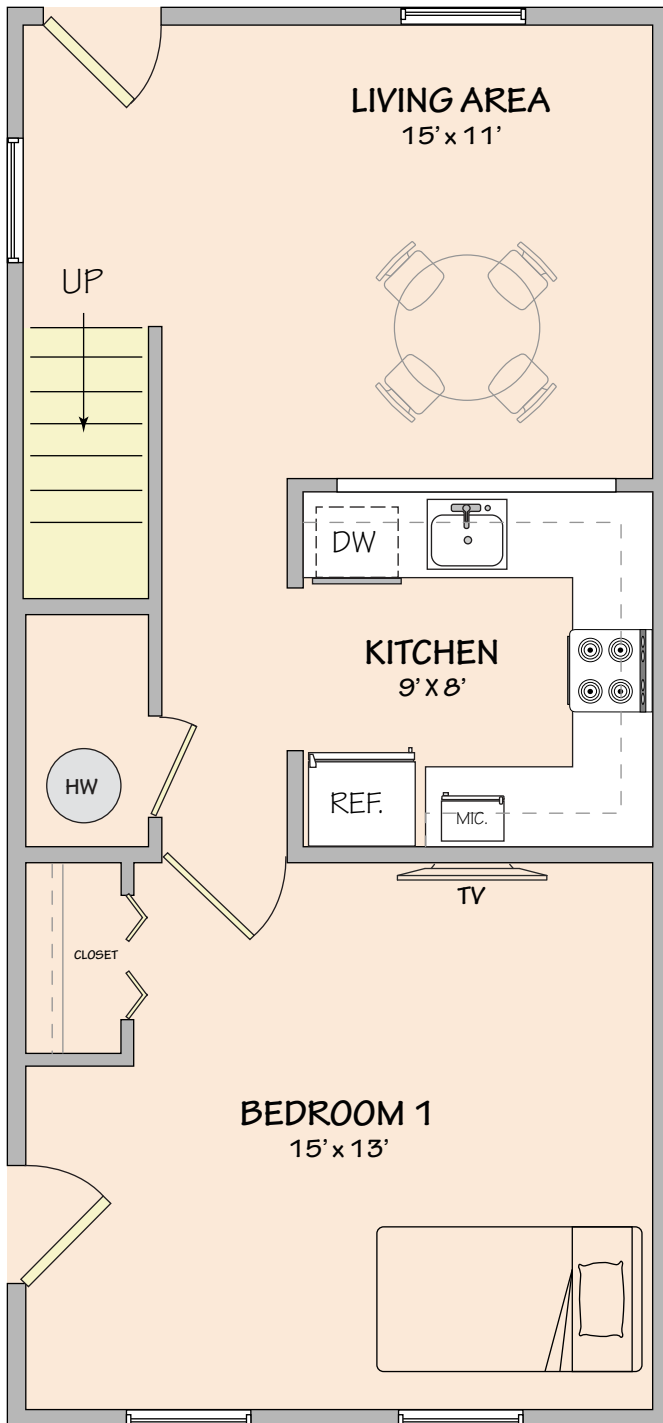

University Commons

THREE BEDROOM END UNIT

FIRST FLOOR

SECOND FLOOR

Standard Unit

- 1911 Sq Ft
- 4 Tenants
- 3 Bedrooms
- 2 Baths

For display purpose only.

University Commons

FOUR BEDROOM END UNIT

FIRST FLOOR

SECOND FLOOR

Unit #106

- 1911 Sq Ft
- 4 Tenants
- 4 Bedrooms
- 2 Baths

For display purpose only.

University Commons

FOUR BEDROOM UNIT

FIRST FLOOR

SECOND FLOOR

Unit #112

- 1911 Sq Ft
- 4 Tenants
- 4 Bedrooms
- 2 Baths

For display purpose only.

University Commons

FOUR BEDROOM UNIT

FIRST FLOOR

SECOND FLOOR

Unit #125

- 1911 Sq Ft
- 4 Tenants
- 4 Bedrooms
- 2 Baths

For display purpose only.

University Commons

FOUR BEDROOM UNIT

FIRST FLOOR

SECOND FLOOR