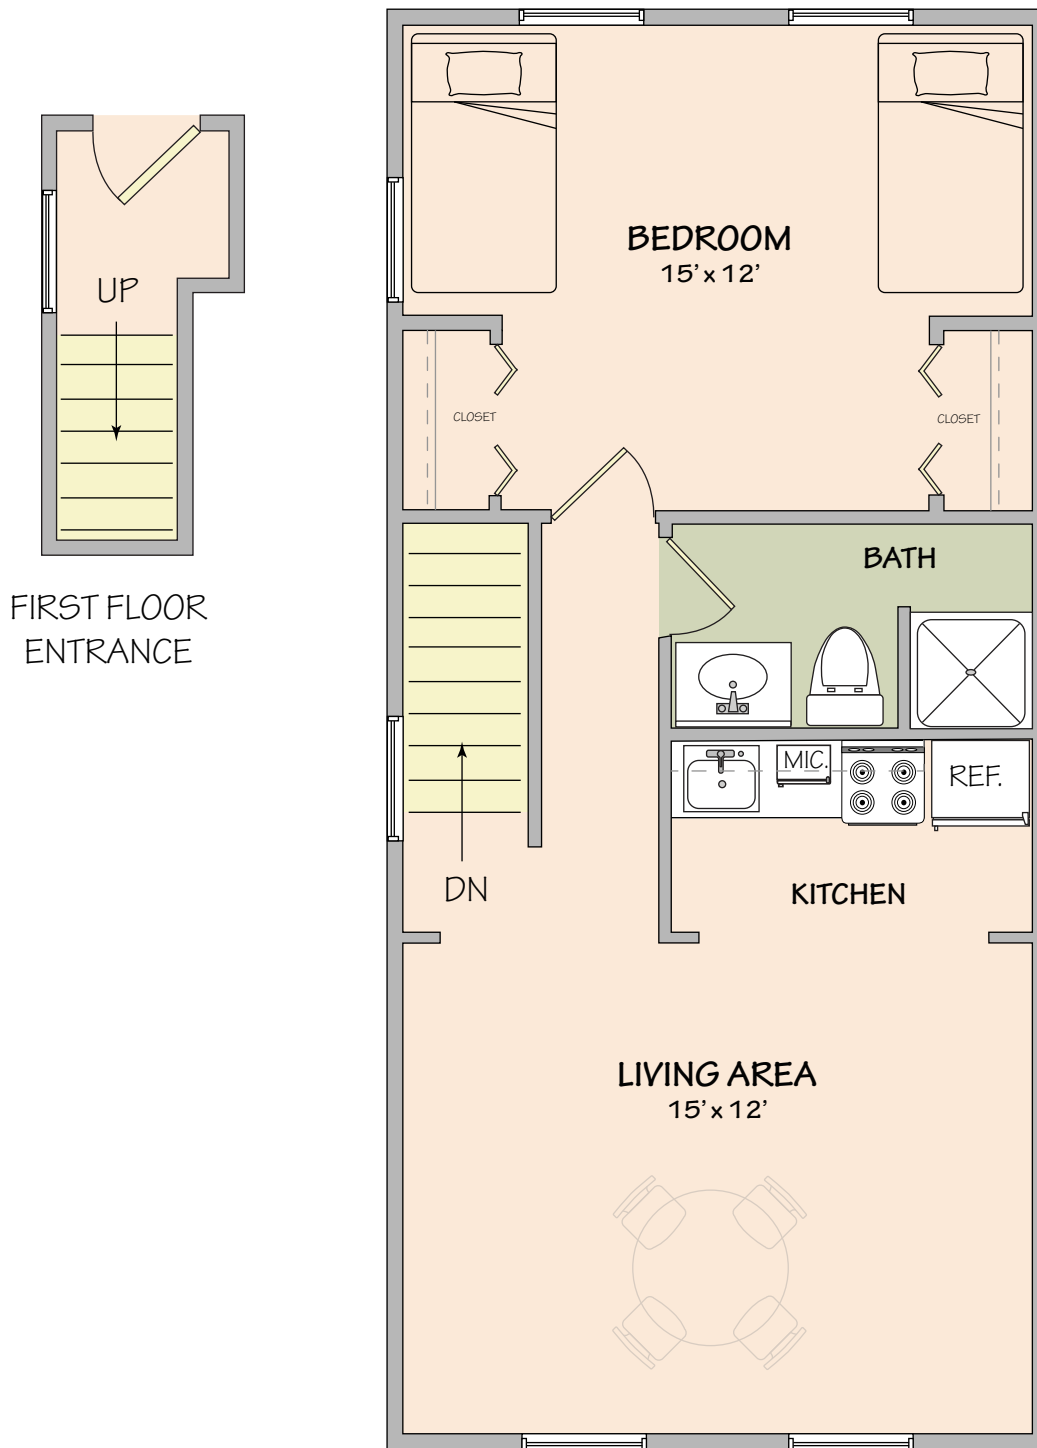

University Commons

THREE BEDROOM END UNIT

FIRST FLOOR

SECOND FLOOR

Standard Unit

- 1911 Sq Ft
- 4 Tenants
- 3 Bedrooms
- 2 Baths

For display purpose only.

University Commons

FIRST FLOOR

SECOND FLOOR

Unit #112

- 1911 Sq Ft
- 4 Tenants
- 4 Bedrooms
- 2 Baths

For display purpose only.

University Commons

FOUR BEDROOM UNIT

FIRST FLOOR

SECOND FLOOR

Unit #125

- 1911 Sq Ft
- 4 Tenants
- 4 Bedrooms
- 2 Baths

For display purpose only.

University Commons

FOUR BEDROOM UNIT

FIRST FLOOR

SECOND FLOOR

Unit #129

- 1911 Sq Ft
- 4 Tenants
- 4 Bedrooms
- 2 Baths

For display purpose only.

University Commons

ONE BEDROOM END UNIT

Unit #123

- 650 Sq Ft
- 2 Tenants
- 1 Bedroom
- 1 Bath

For display purpose only.