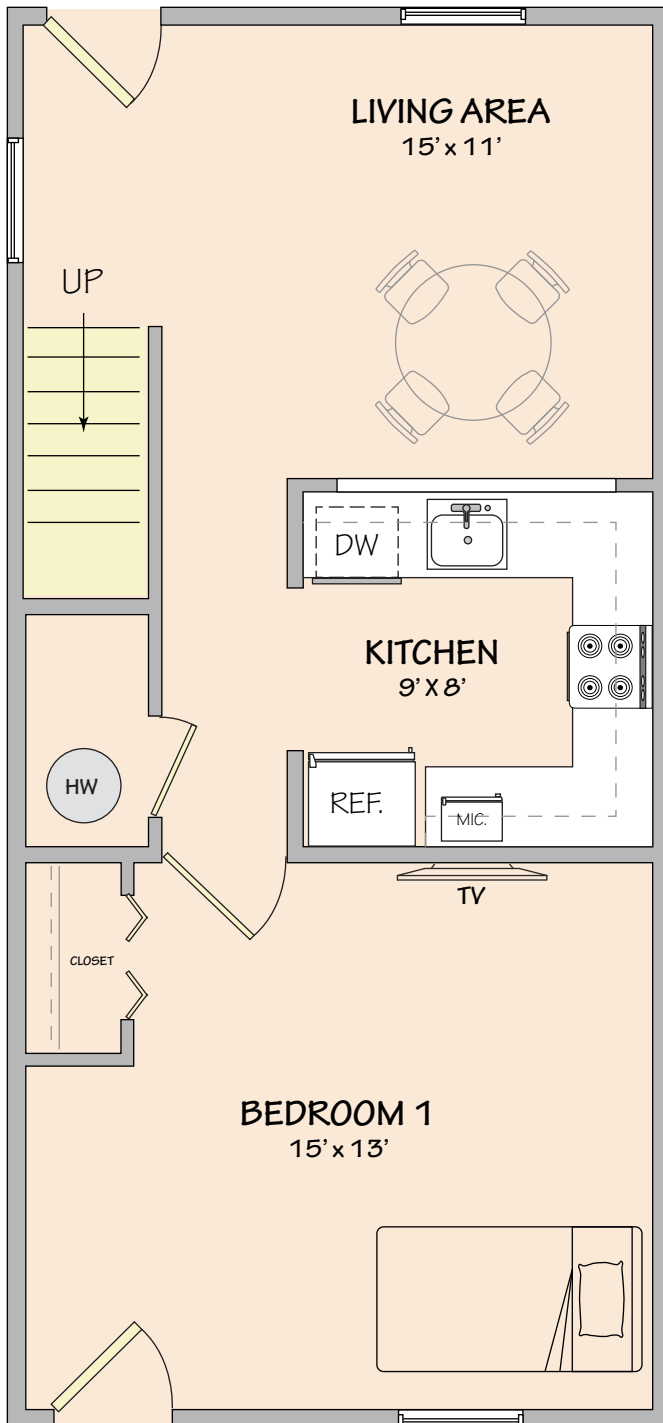

University Commons

THREE BEDROOM END UNIT

FIRST FLOOR

SECOND FLOOR

Standard Unit

- 1911 Sq Ft
- 4 Tenants
- 3 Bedrooms
- 2 Baths

For display purpose only.

University Commons

FIRST FLOOR

SECOND FLOOR

Unit #112

- 1911 Sq Ft
- 4 Tenants
- 4 Bedrooms
- 2 Baths

For display purpose only.

University Commons

FOUR BEDROOM UNIT

FIRST FLOOR

SECOND FLOOR

Unit #125

- 1911 Sq Ft
- 4 Tenants
- 4 Bedrooms
- 2 Baths

For display purpose only.

University Commons

FOUR BEDROOM UNIT

FIRST FLOOR

SECOND FLOOR

Unit #129

- 1911 Sq Ft
- 4 Tenants
- 4 Bedrooms
- 2 Baths

For display purpose only.

University Commons

ONE BEDROOM END UNIT

Unit #123

- 650 Sq Ft
- 2 Tenants
- 1 Bedroom
- 1 Bath

For display purpose only.