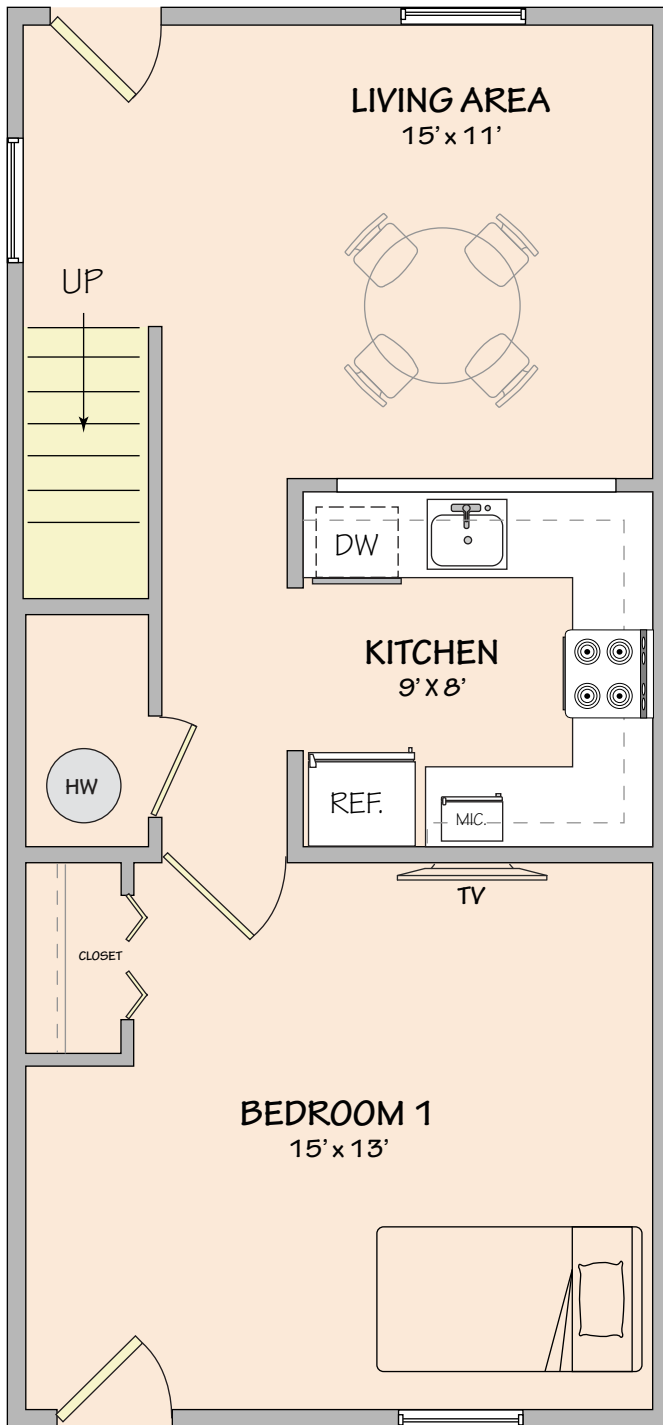

University Commons

THREE BEDROOM END UNIT

FIRST FLOOR

SECOND FLOOR

Standard Unit

- 1911 Sq Ft
- 4 Tenants
- 3 Bedrooms
- 2 Baths

For display purpose only.

University Commons

FOUR BEDROOM END UNIT

FIRST FLOOR

SECOND FLOOR

Unit #106

- 1911 Sq Ft
- 4 Tenants
- 4 Bedrooms
- 2 Baths

For display purpose only.

University Commons

FOUR BEDROOM UNIT

FIRST FLOOR

SECOND FLOOR

Unit #112

- 1911 Sq Ft
- 4 Tenants
- 4 Bedrooms
- 2 Baths

For display purpose only.

University Commons

FOUR BEDROOM UNIT

FIRST FLOOR

SECOND FLOOR

Unit #125

- 1911 Sq Ft
- 4 Tenants
- 4 Bedrooms
- 2 Baths

For display purpose only.

University Commons

FOUR BEDROOM UNIT

FIRST FLOOR

SECOND FLOOR