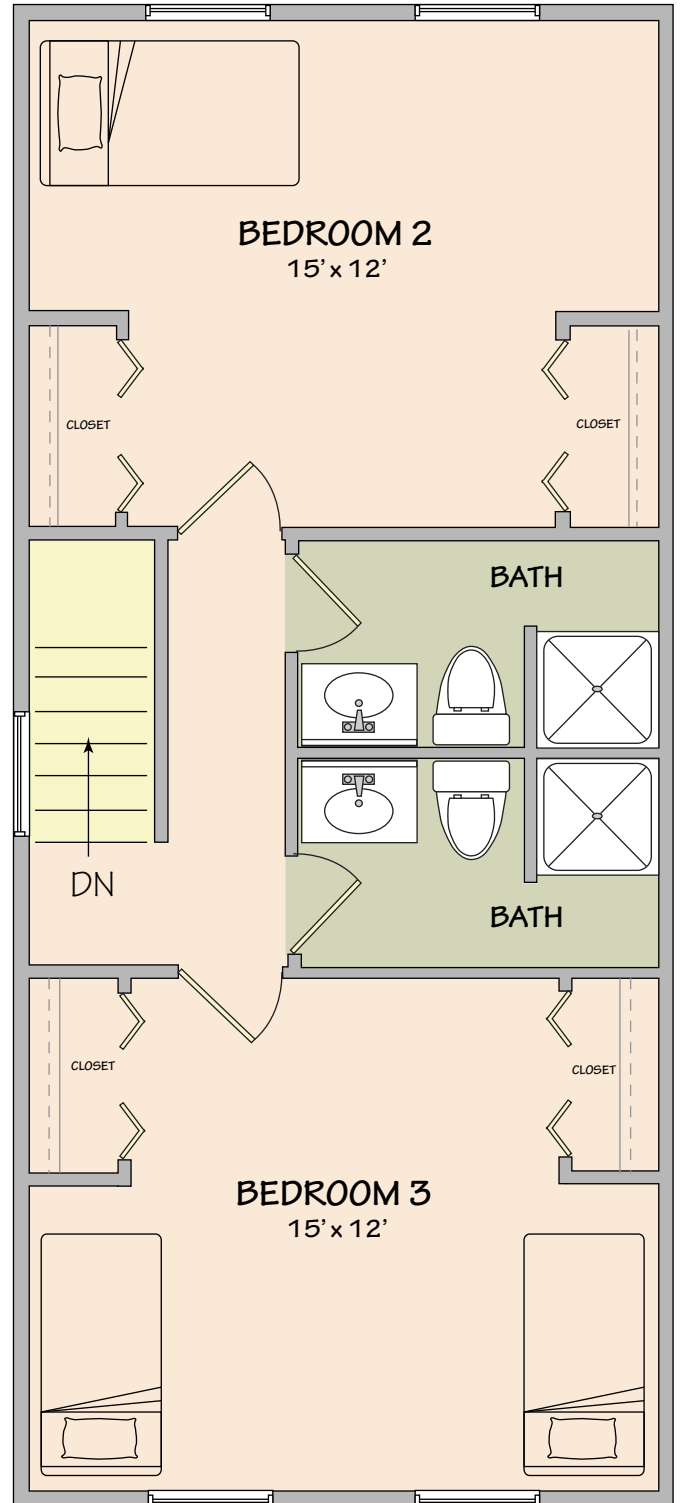

University Commons

THREE BEDROOM END UNIT

FIRST FLOOR

SECOND FLOOR

Standard Unit

- 1911 Sq Ft
- 4 Tenants
- 3 Bedrooms
- 2 Baths

For display purpose only.

University Commons

FOUR BEDROOM END UNIT

FIRST FLOOR

SECOND FLOOR

Unit #106

- 1911 Sq Ft
- 4 Tenants
- 4 Bedrooms
- 2 Baths

For display purpose only.

University Commons

FOUR BEDROOM UNIT

FIRST FLOOR

SECOND FLOOR

Unit #112

- 1911 Sq Ft
- 4 Tenants
- 4 Bedrooms
- 2 Baths

For display purpose only.

University Commons

FOUR BEDROOM UNIT

FIRST FLOOR

SECOND FLOOR

Unit #125

- 1911 Sq Ft
- 4 Tenants
- 4 Bedrooms
- 2 Baths

For display purpose only.

University Commons

FOUR BEDROOM UNIT

FIRST FLOOR

SECOND FLOOR