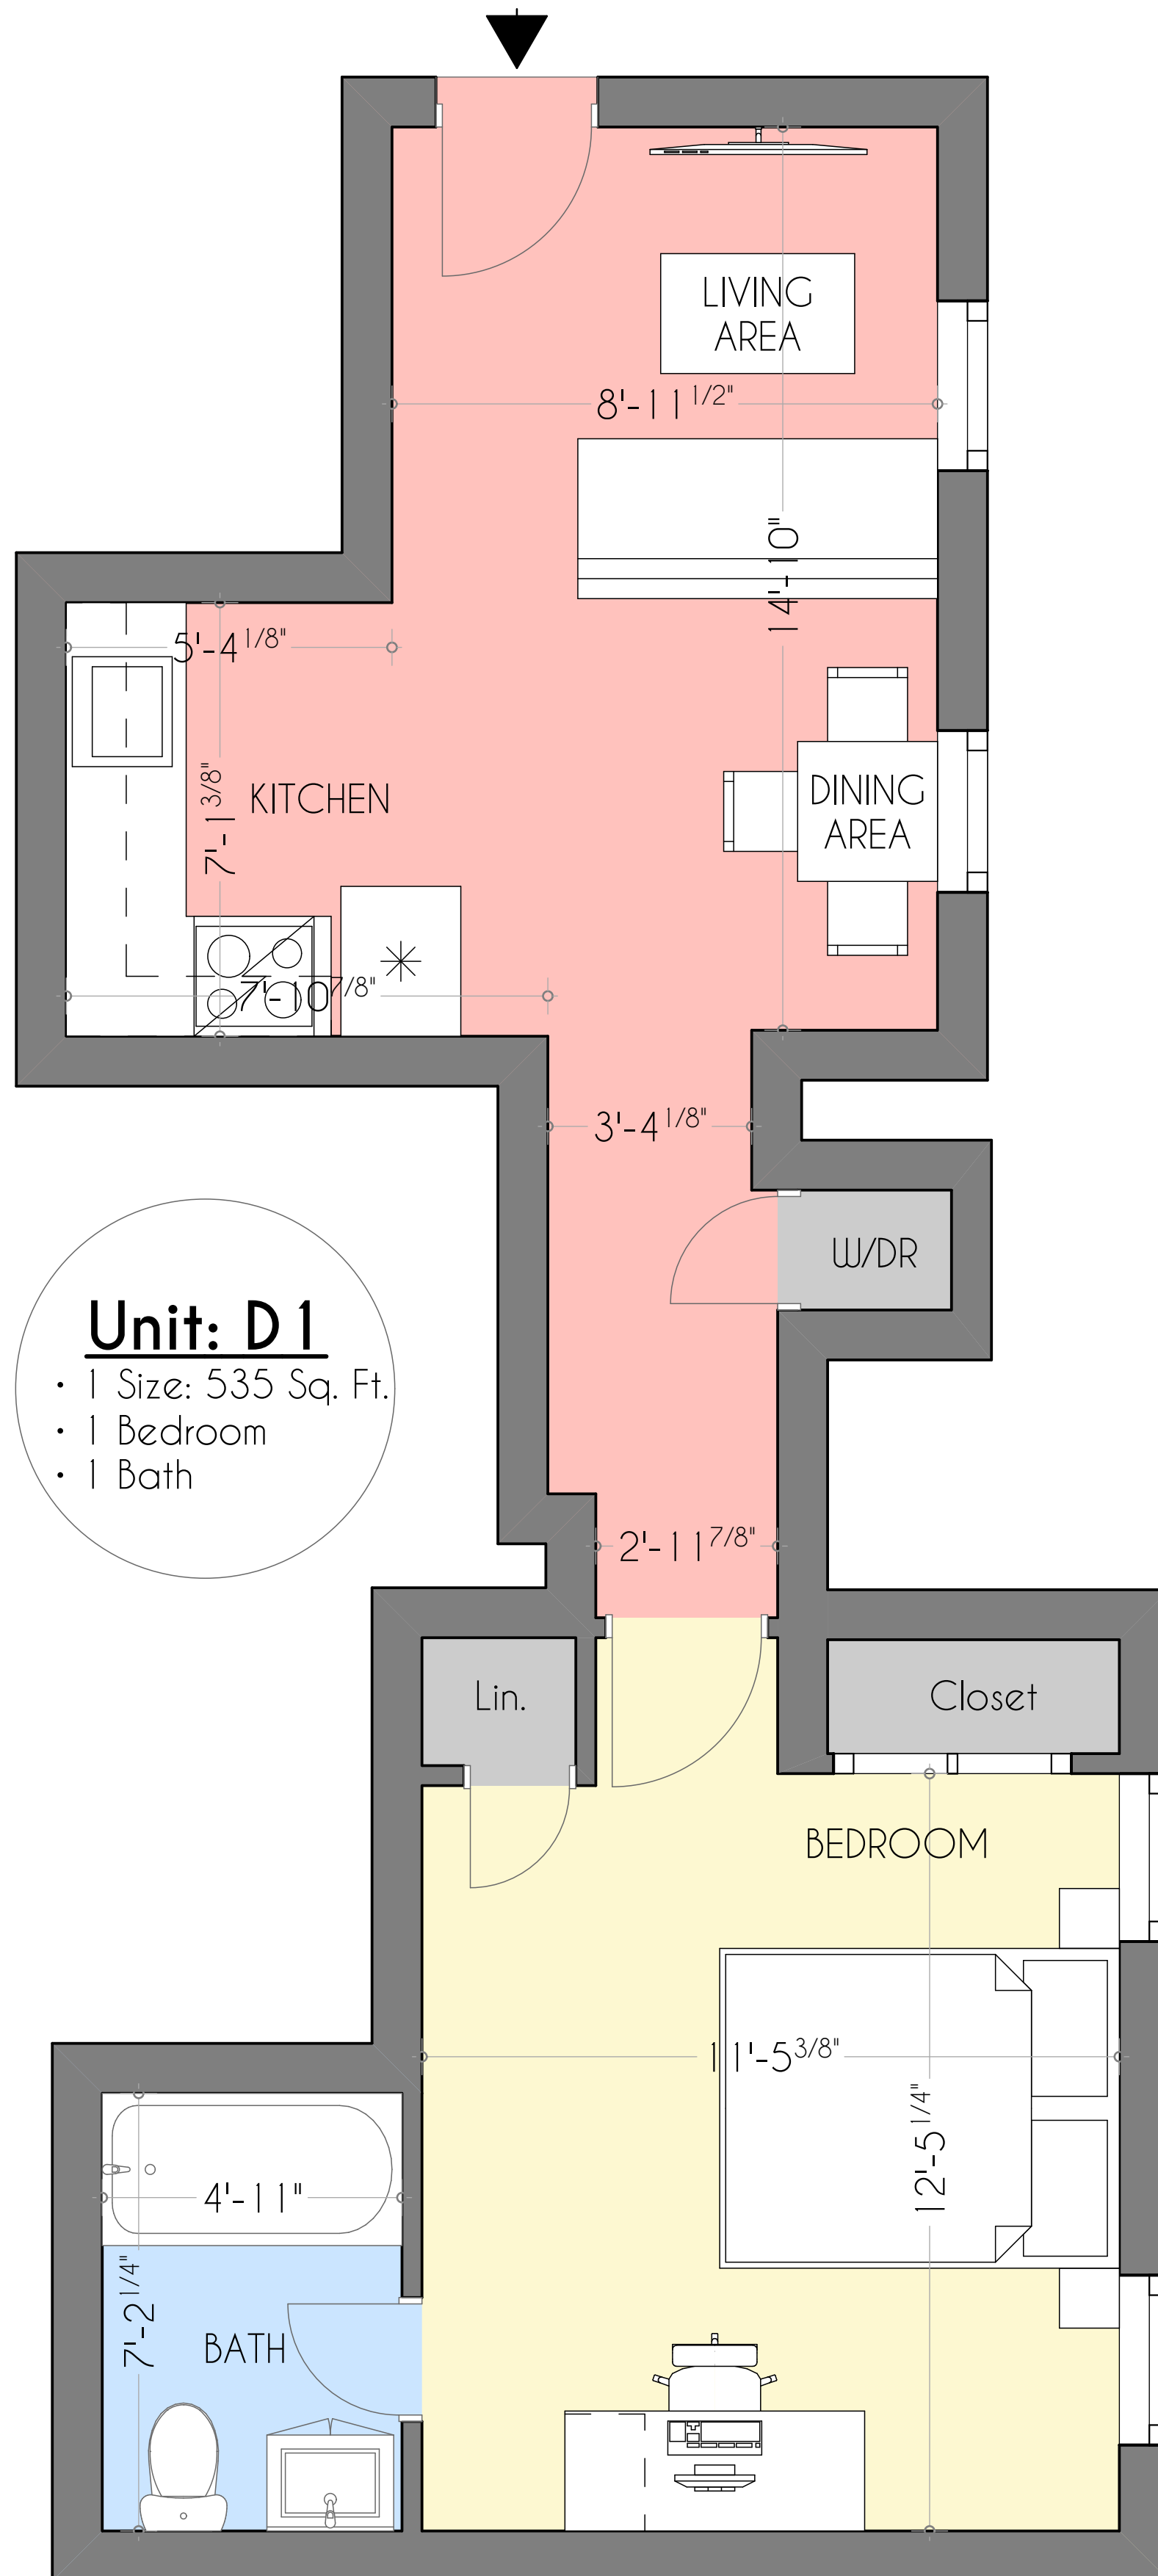

Wawaset Park Apartments