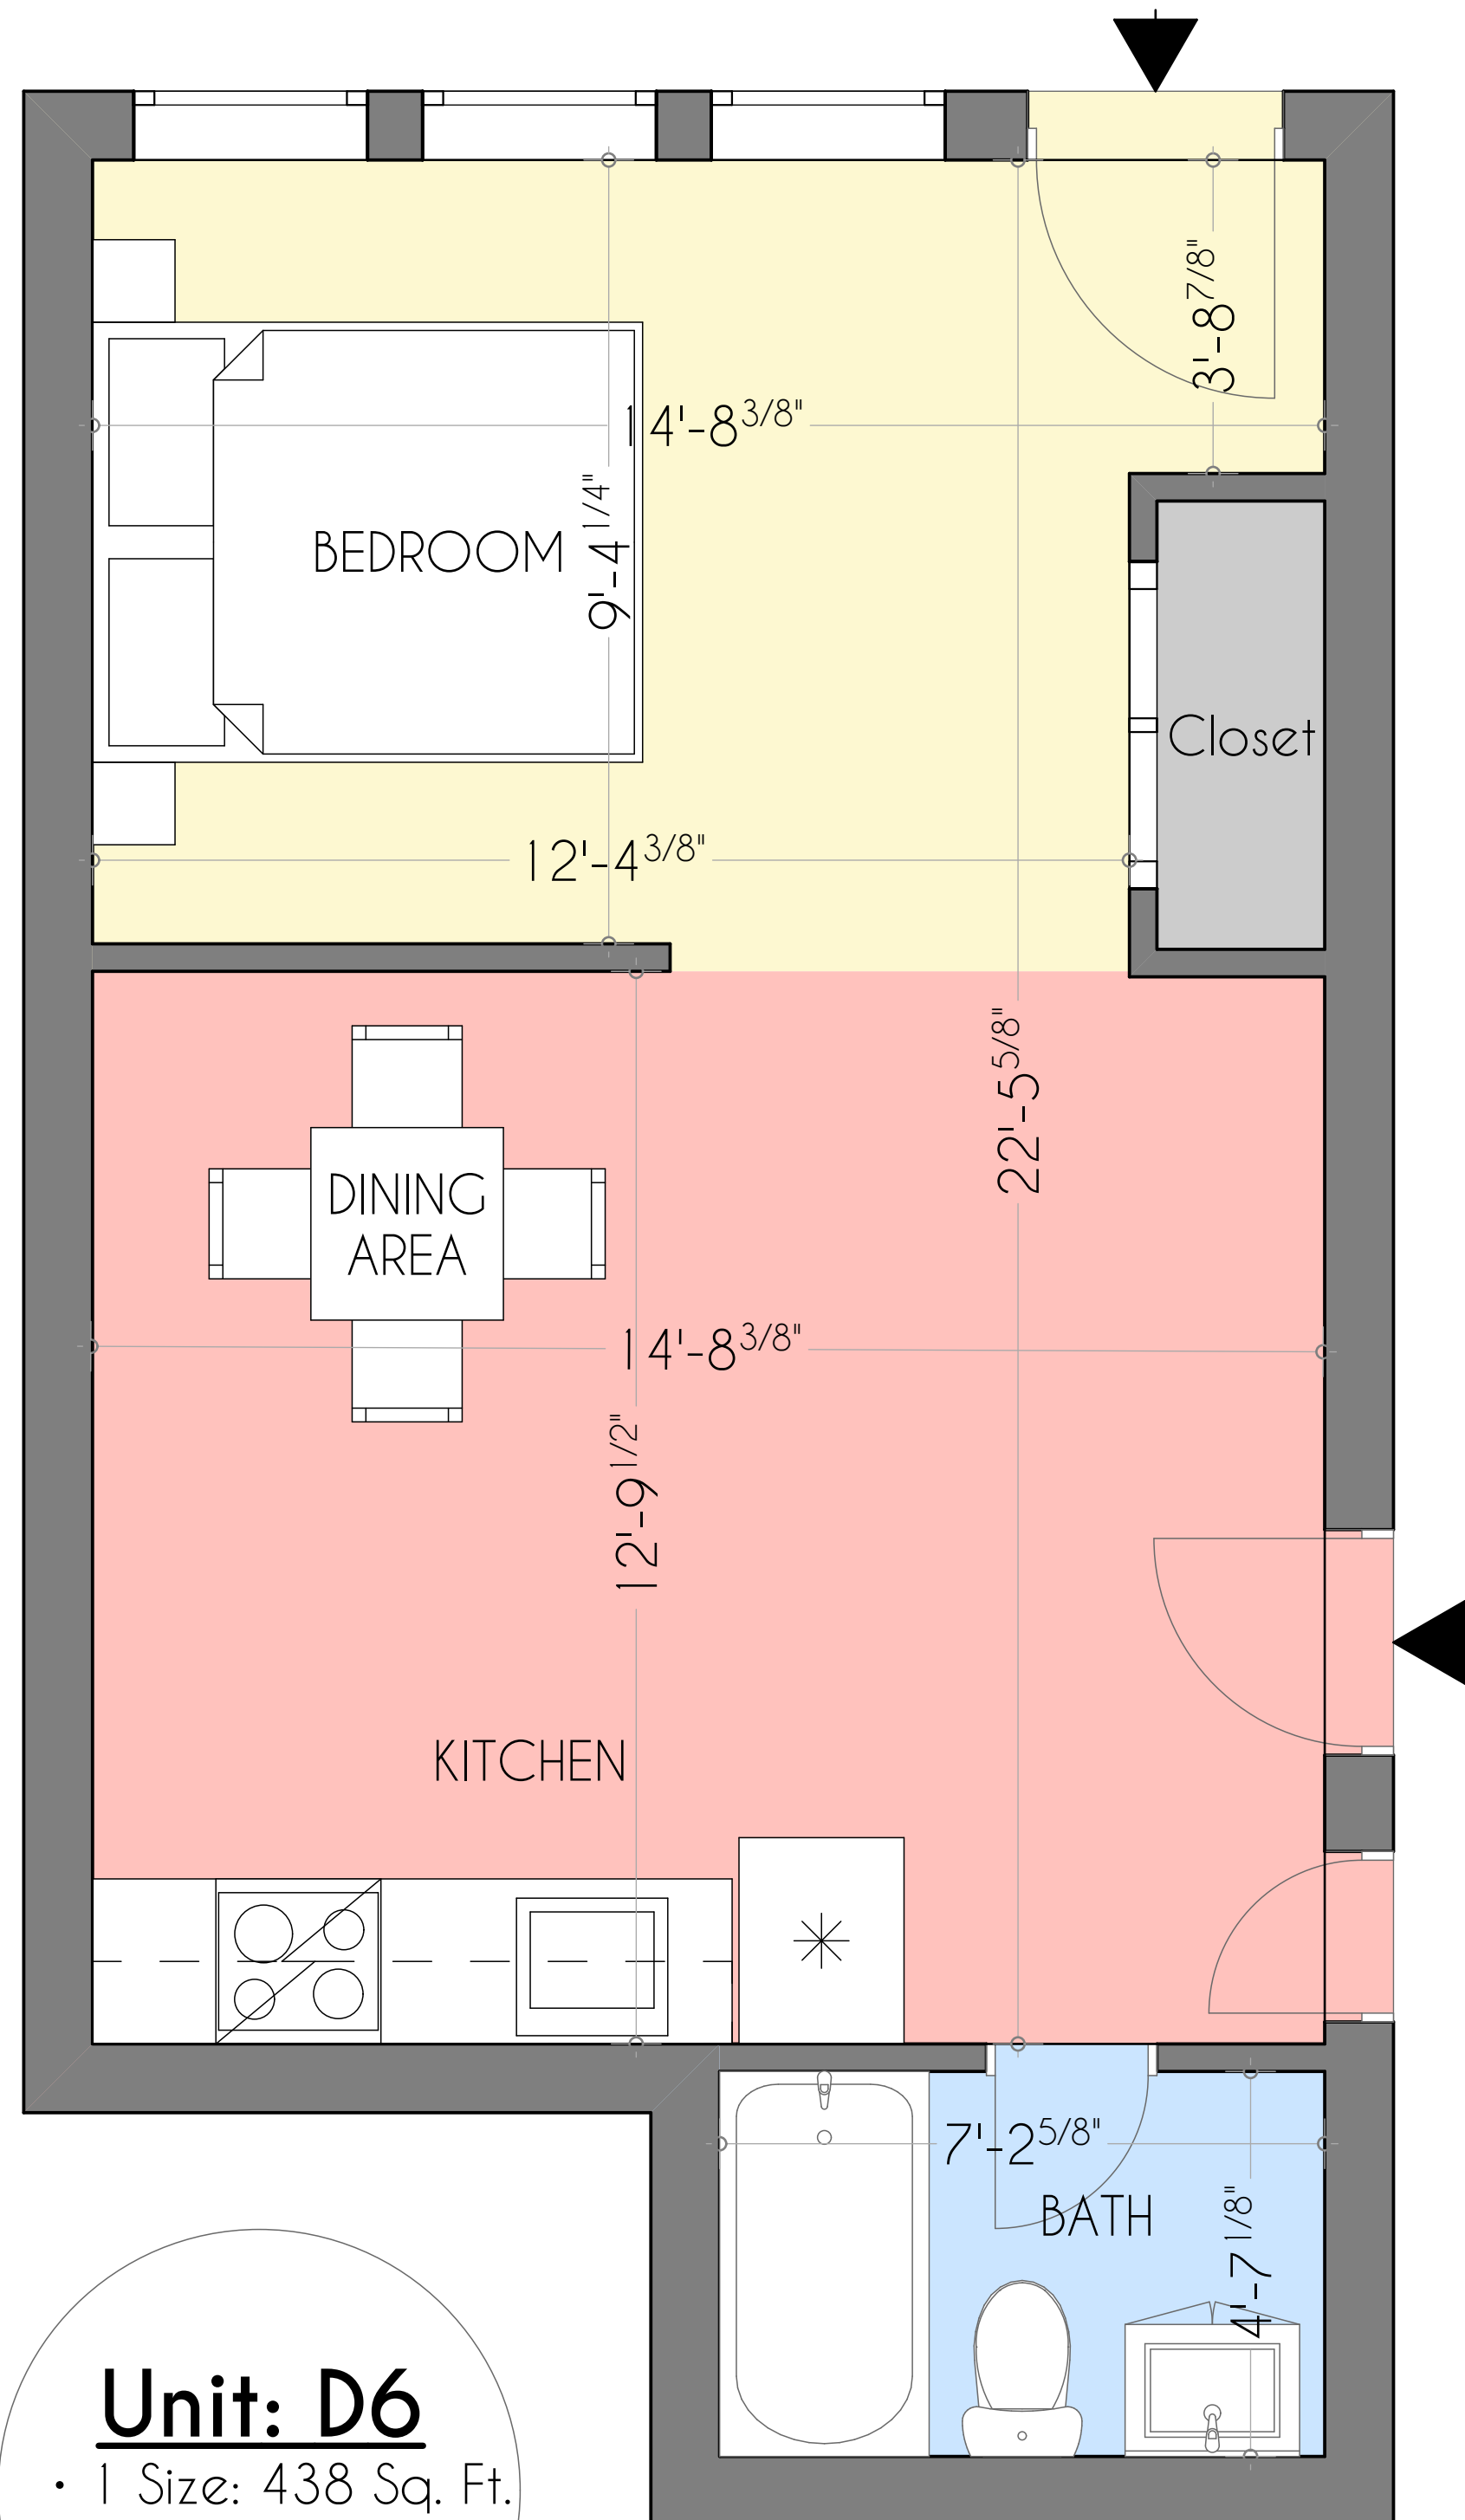

## **Unit: D6**

- 1 Size: 438 Sq. Ft.
- 1 Bedroom
- 1 Bath

# Wawaset Park Apartments

**Unit: D5**  
• 1 Size: 580 Sq. Ft.  
• 1 Bedroom  
• 1 Bath

## **Unit: D3**

- 1 Size: 438 Sq. Ft.
- 1 Bedroom
- 1 Bath