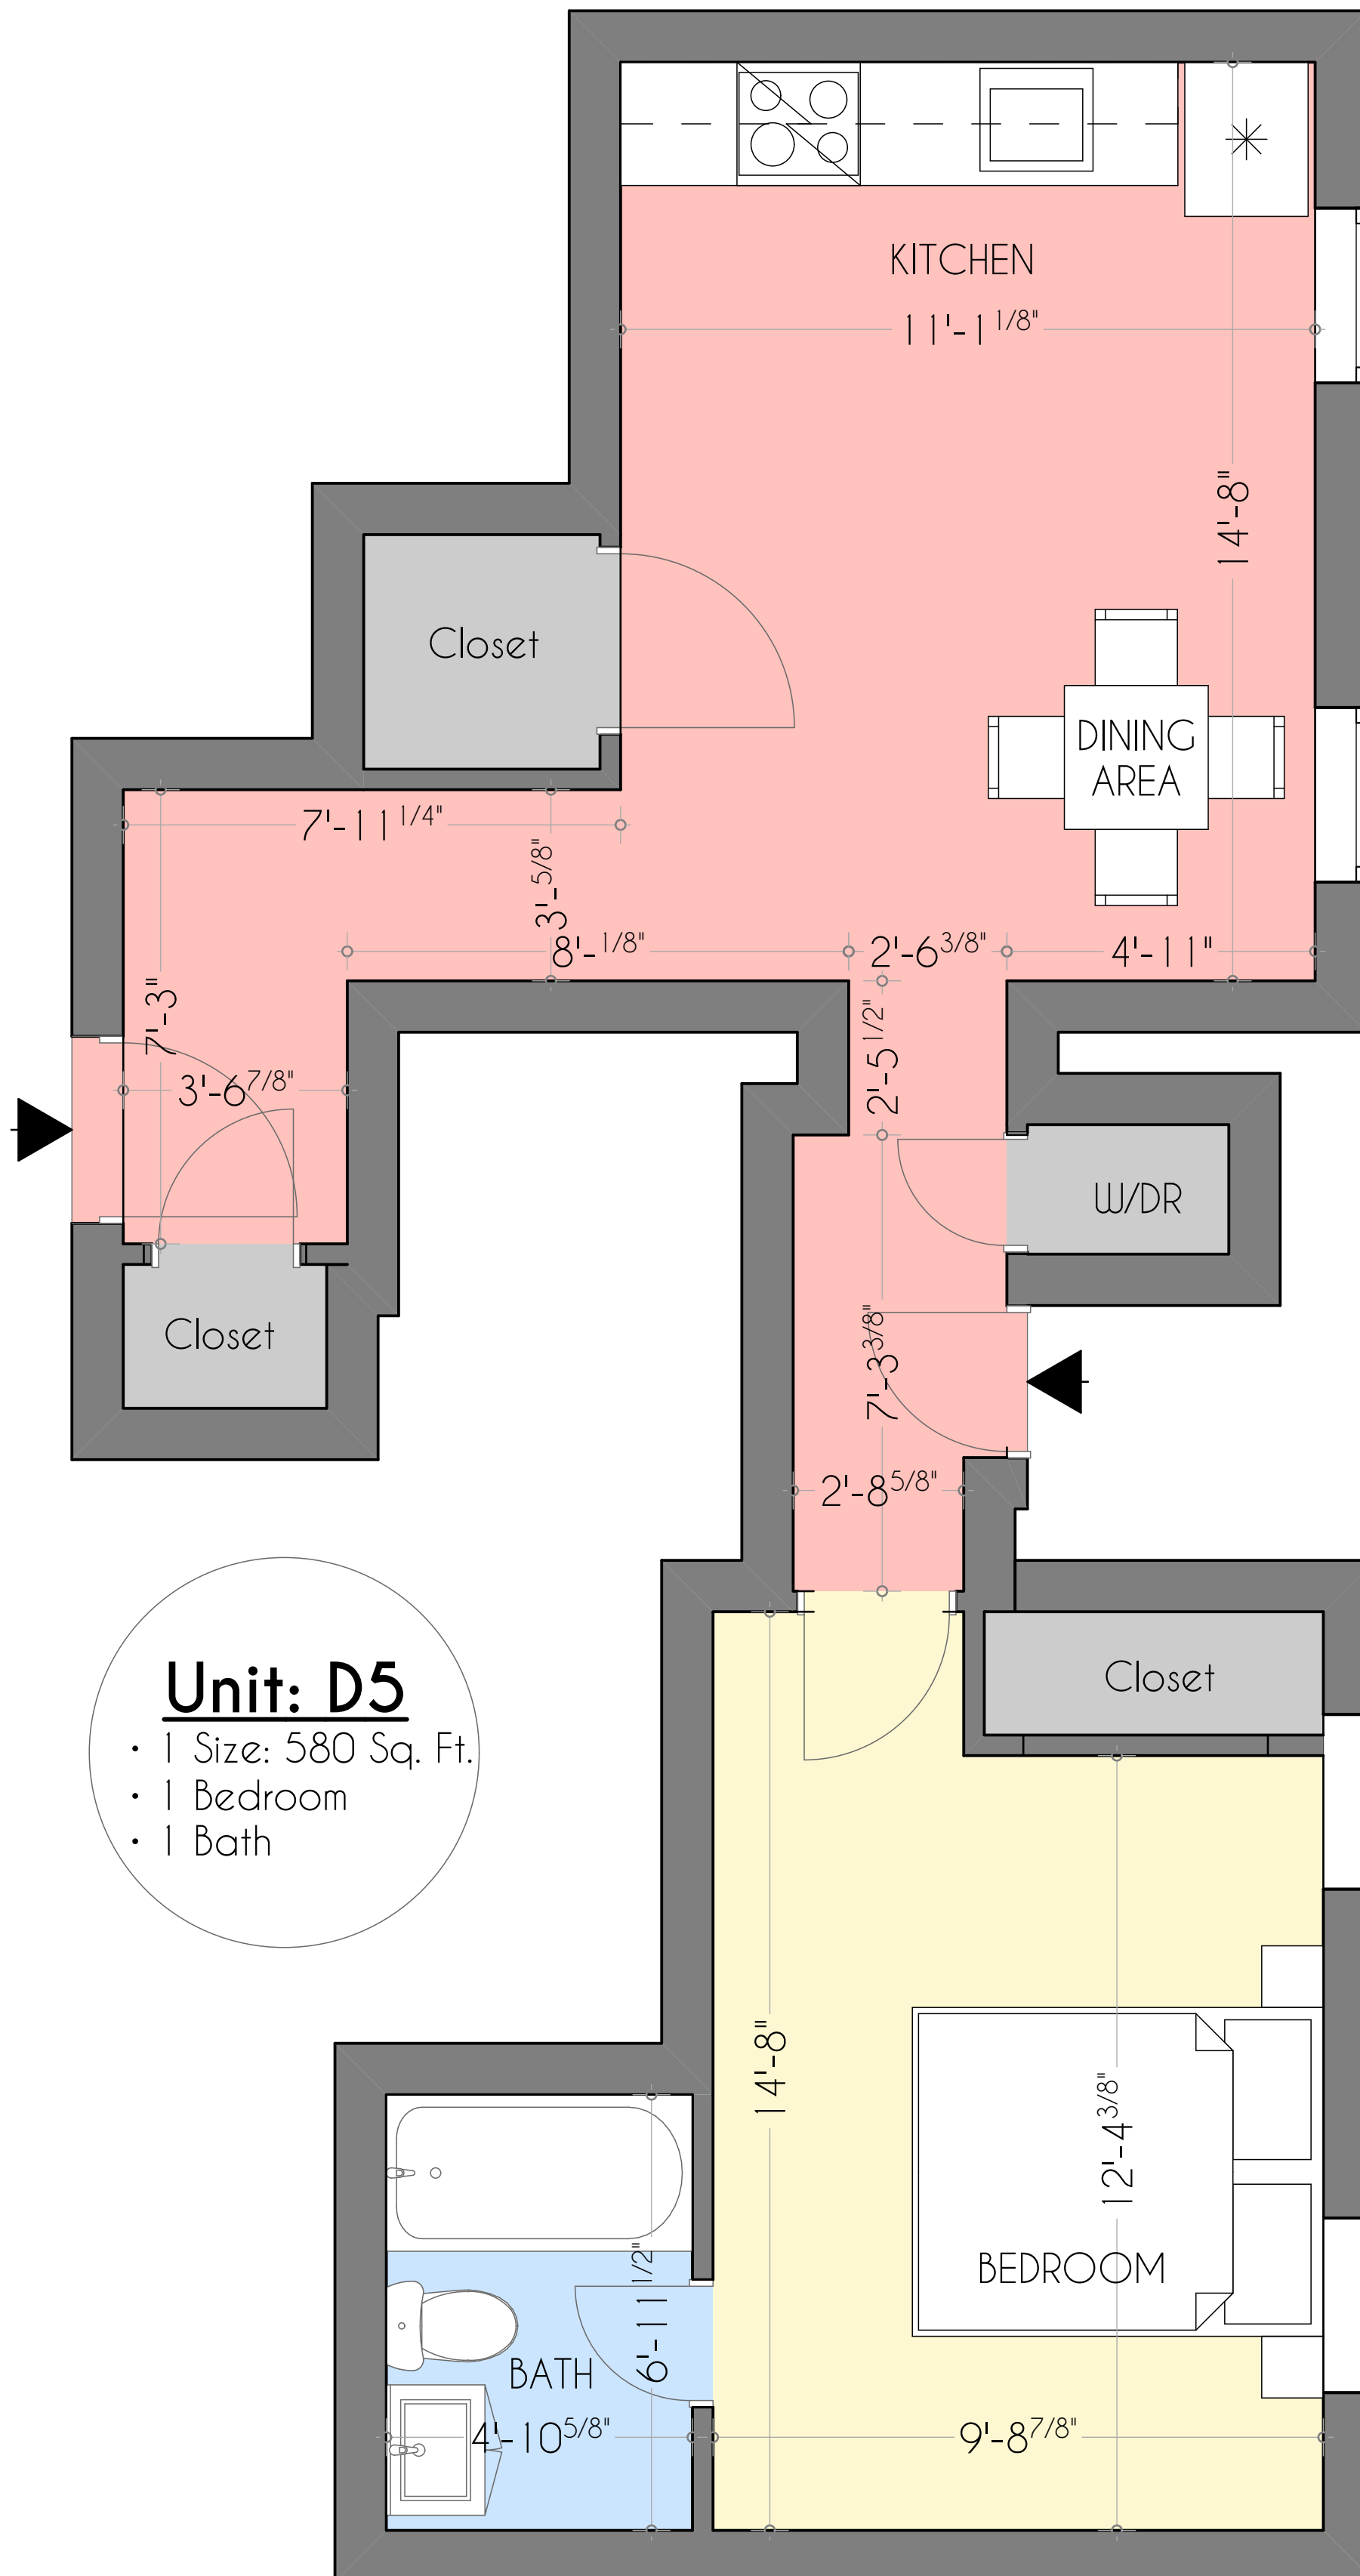

## **Unit: D6**

- 1 Size: 438 Sq. Ft.
- 1 Bedroom
- 1 Bath

# Wawaset Park Apartments

**Unit: D5**  
• 1 Size: 580 Sq. Ft.  
• 1 Bedroom  
• 1 Bath

## **Unit: D3**

- 1 Size: 438 Sq. Ft.
- 1 Bedroom
- 1 Bath