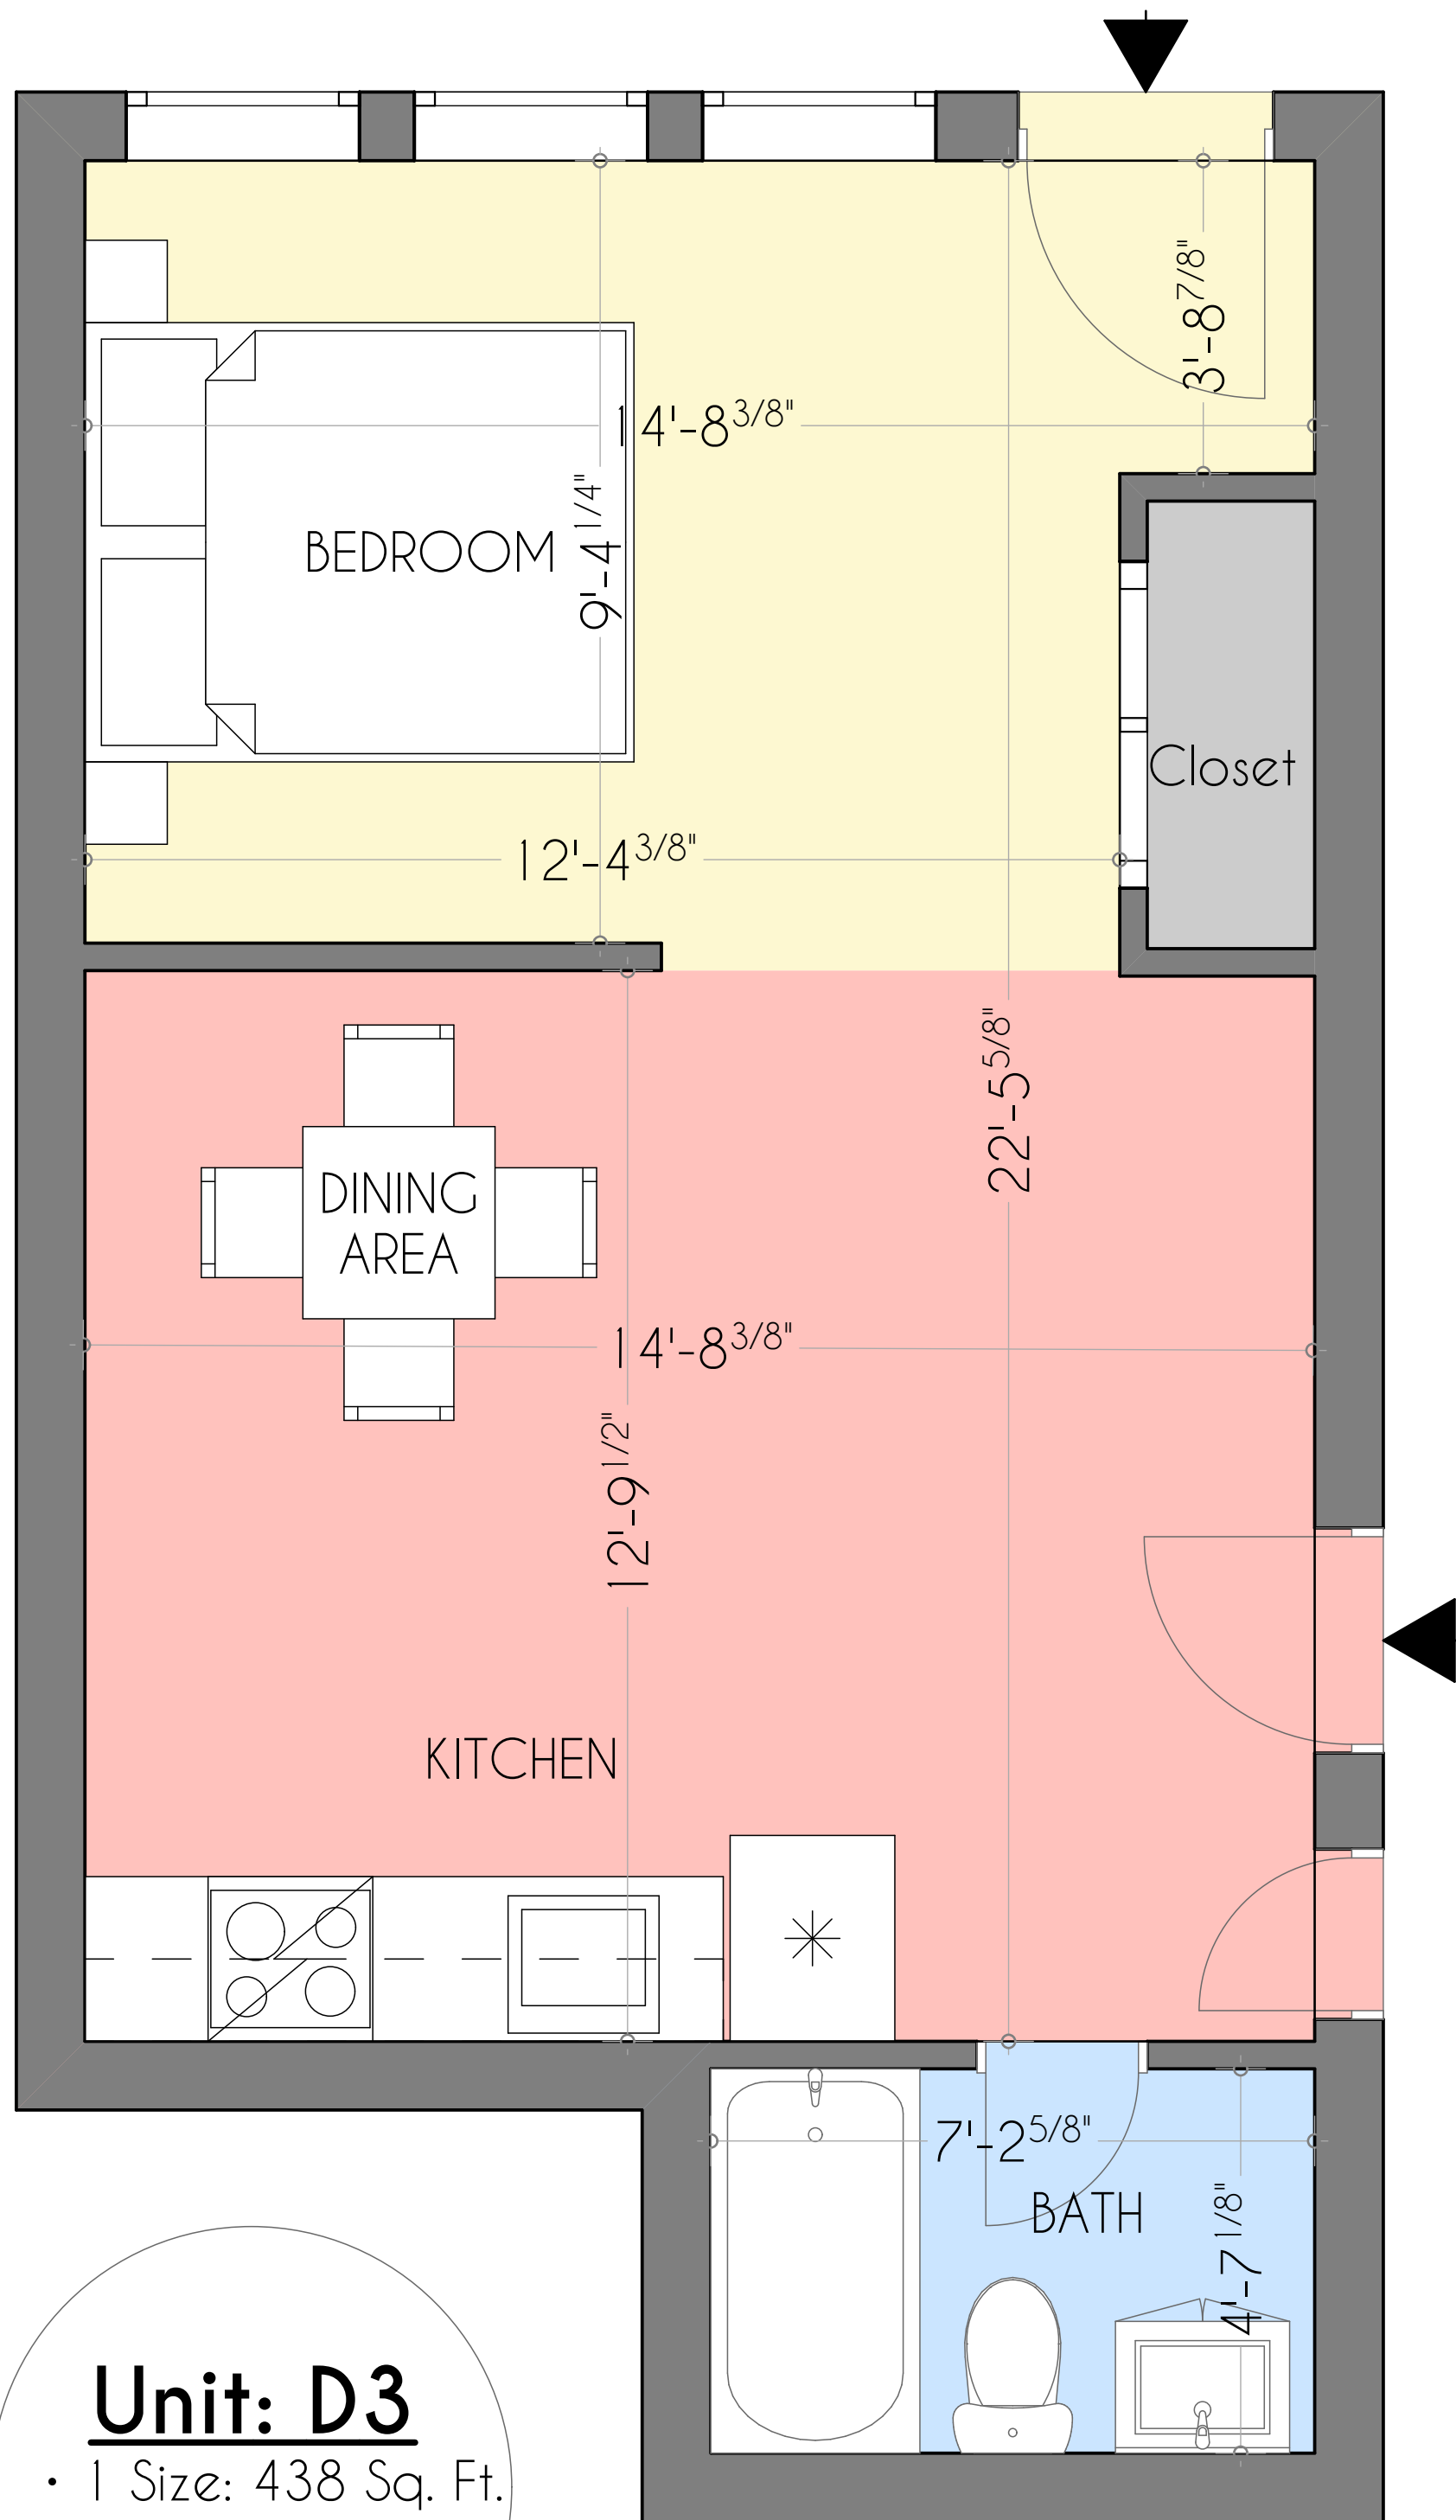

## **Unit: D6**

- 1 Size: 438 Sq. Ft.
- 1 Bedroom
- 1 Bath

# Wawaset Park Apartments

**Unit: D5**  
• 1 Size: 580 Sq. Ft.  
• 1 Bedroom  
• 1 Bath

## **Unit: D3**

- 1 Size: 438 Sq. Ft.
- 1 Bedroom
- 1 Bath