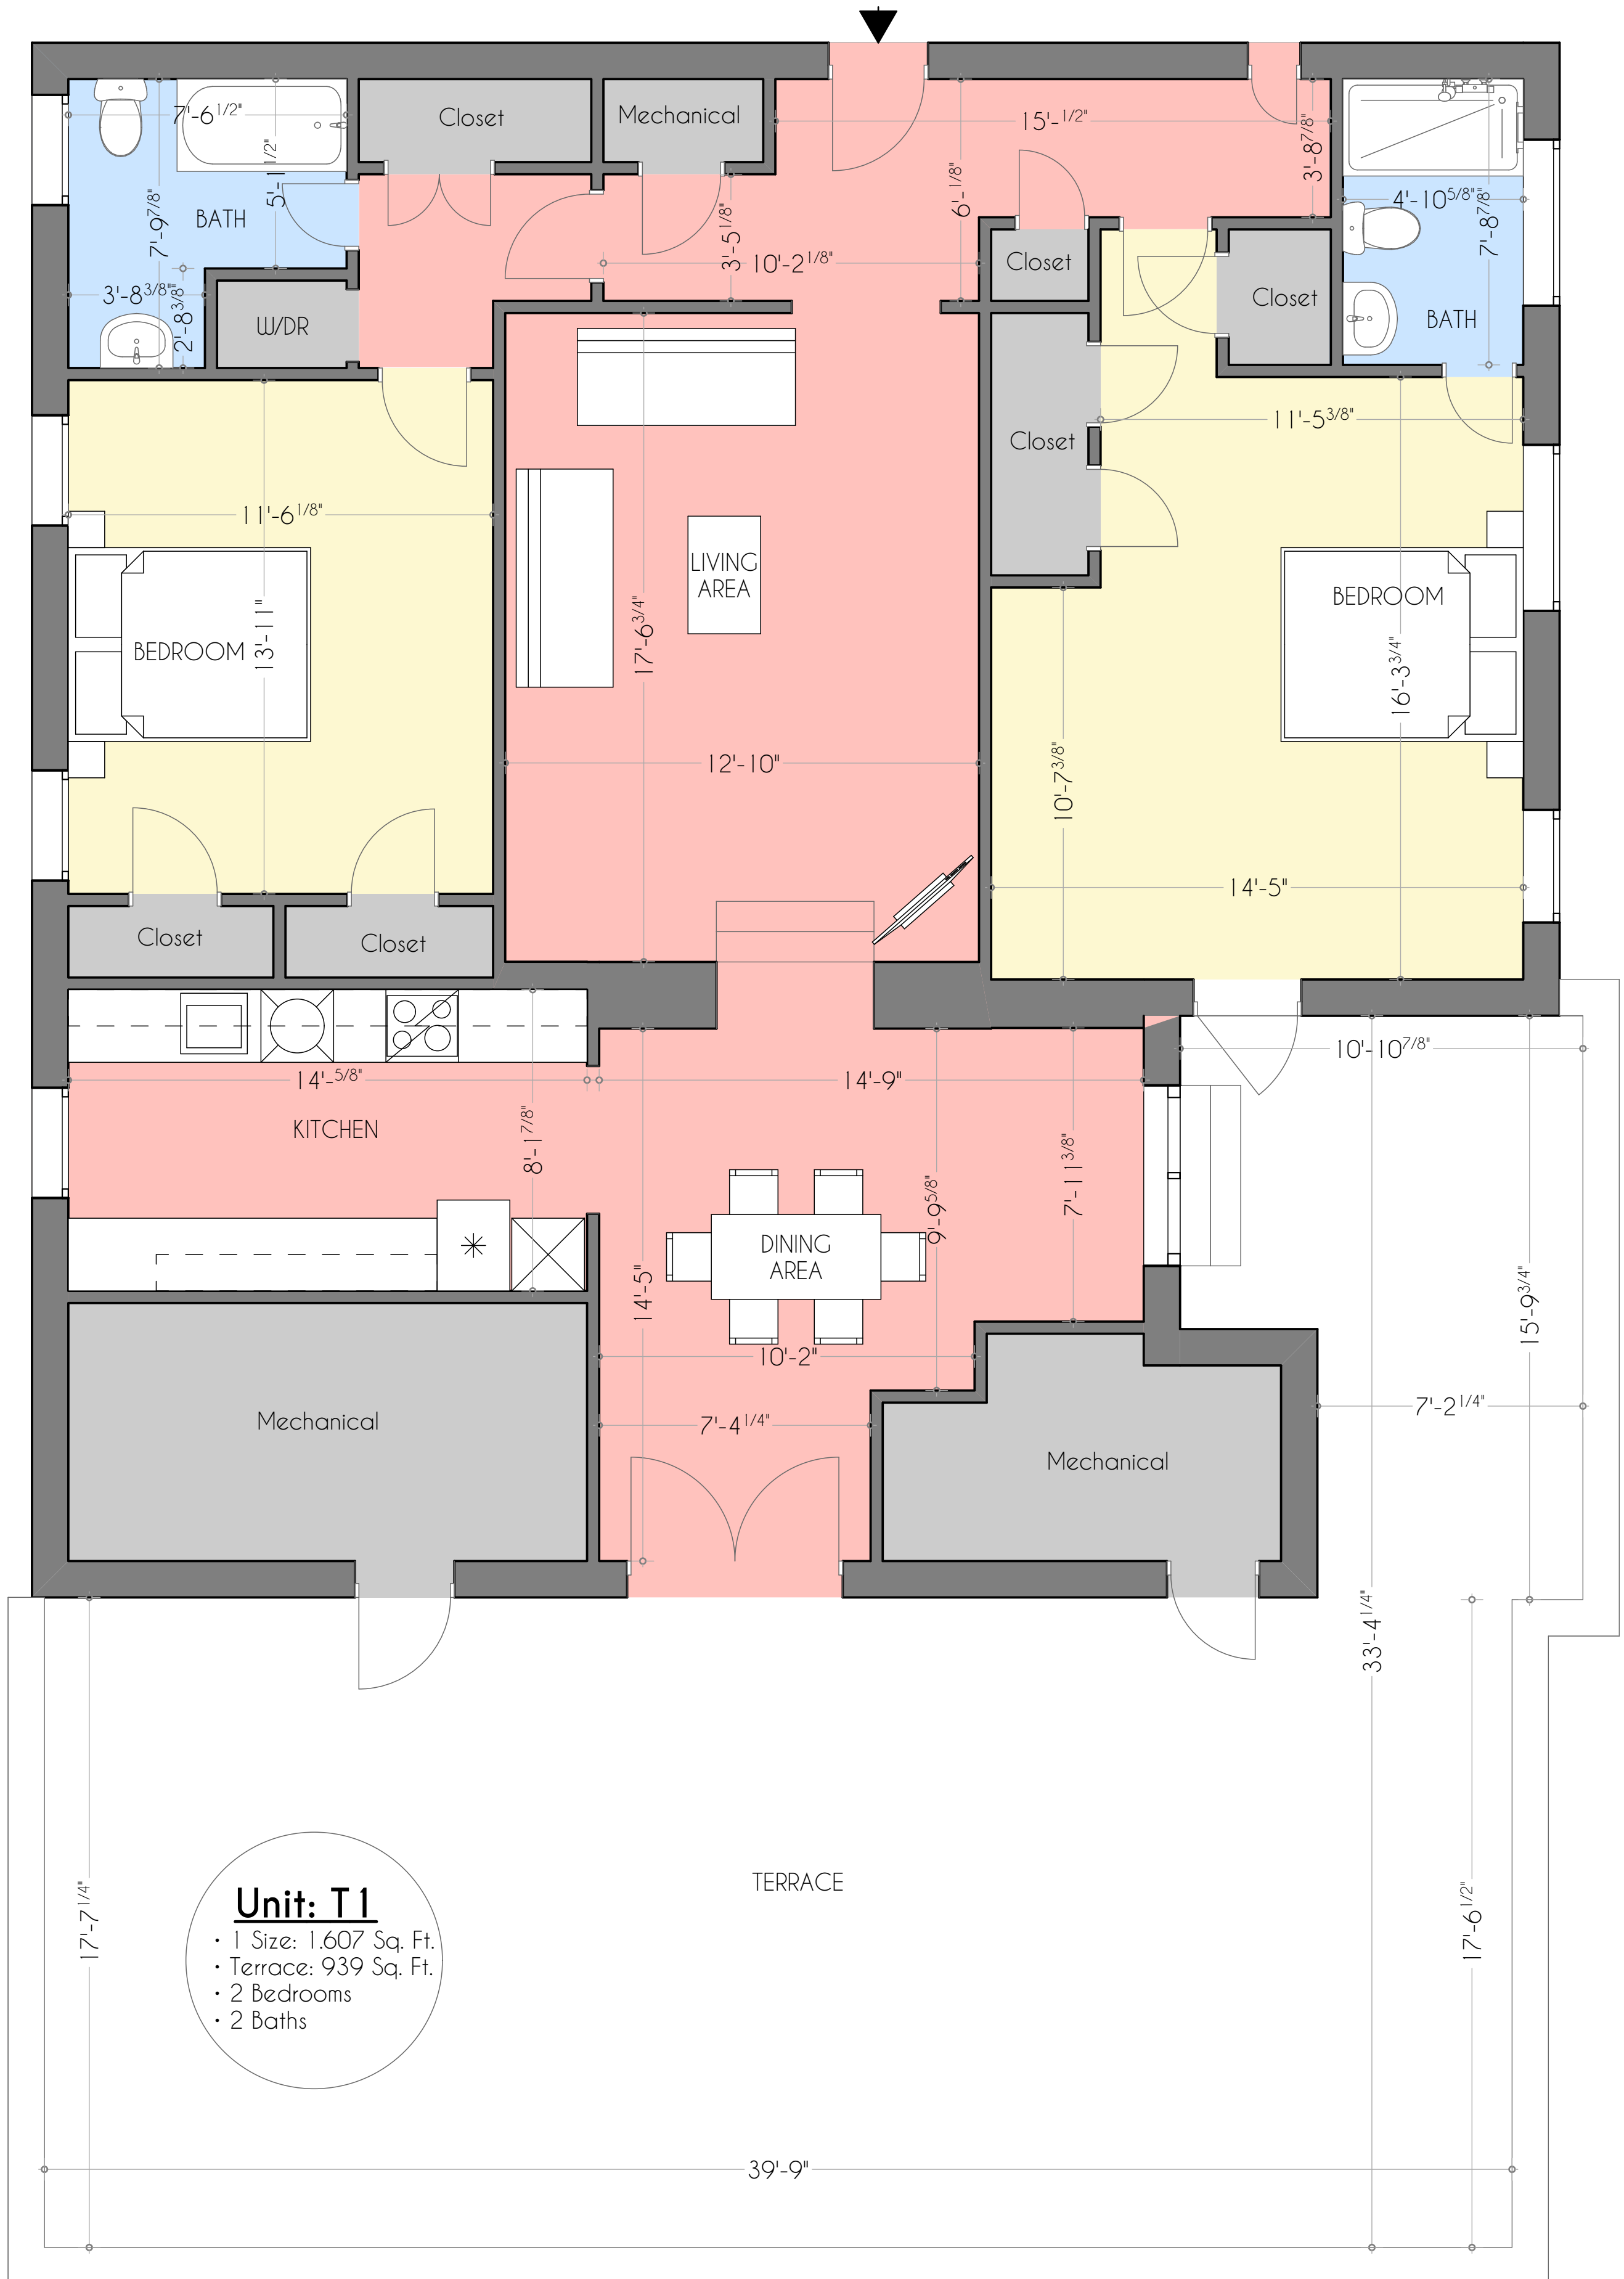

Wawaset Park Apartments