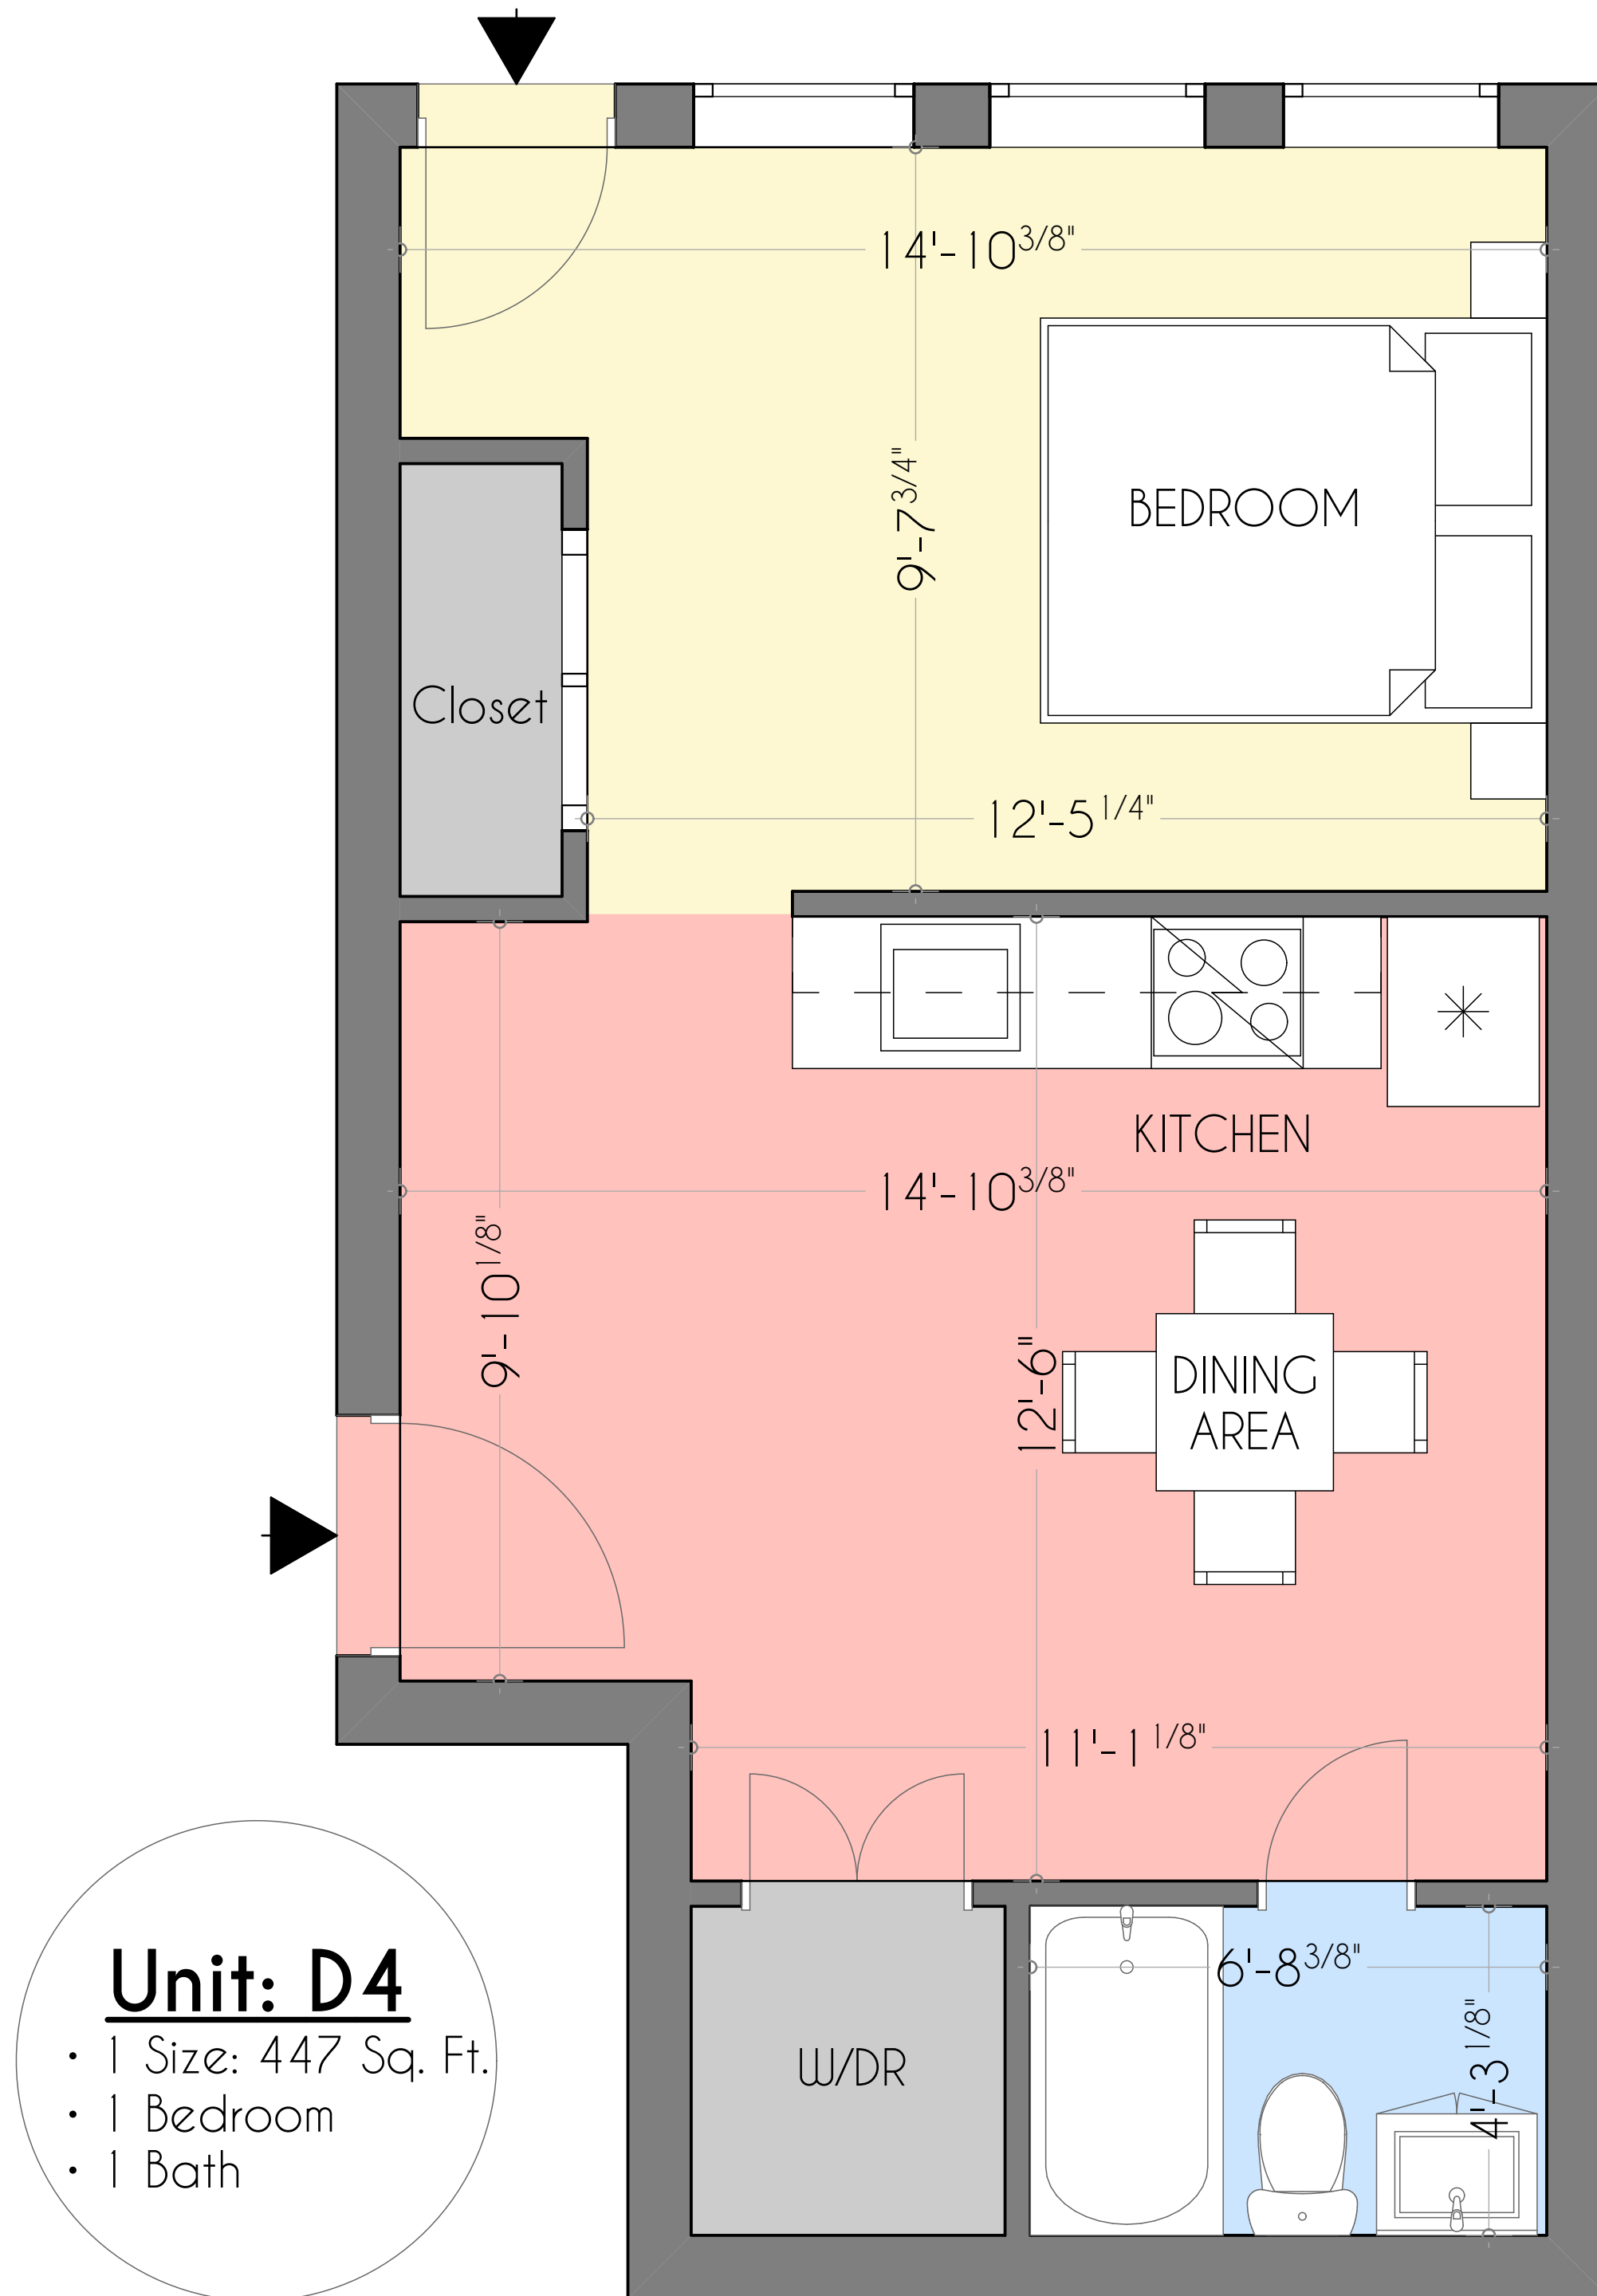

## **Unit: D6**

- 1 Size: 438 Sq. Ft.
- 1 Bedroom
- 1 Bath

# Wawaset Park Apartments

**Unit: D5**  
• 1 Size: 580 Sq. Ft.  
• 1 Bedroom  
• 1 Bath

## **Unit: D3**

- 1 Size: 438 Sq. Ft.
- 1 Bedroom
- 1 Bath

# Wawaset Park Apartments

**Unit: D2**  
• 1 Size: 479 Sq. Ft.  
• 1 Bedroom  
• 1 Bath