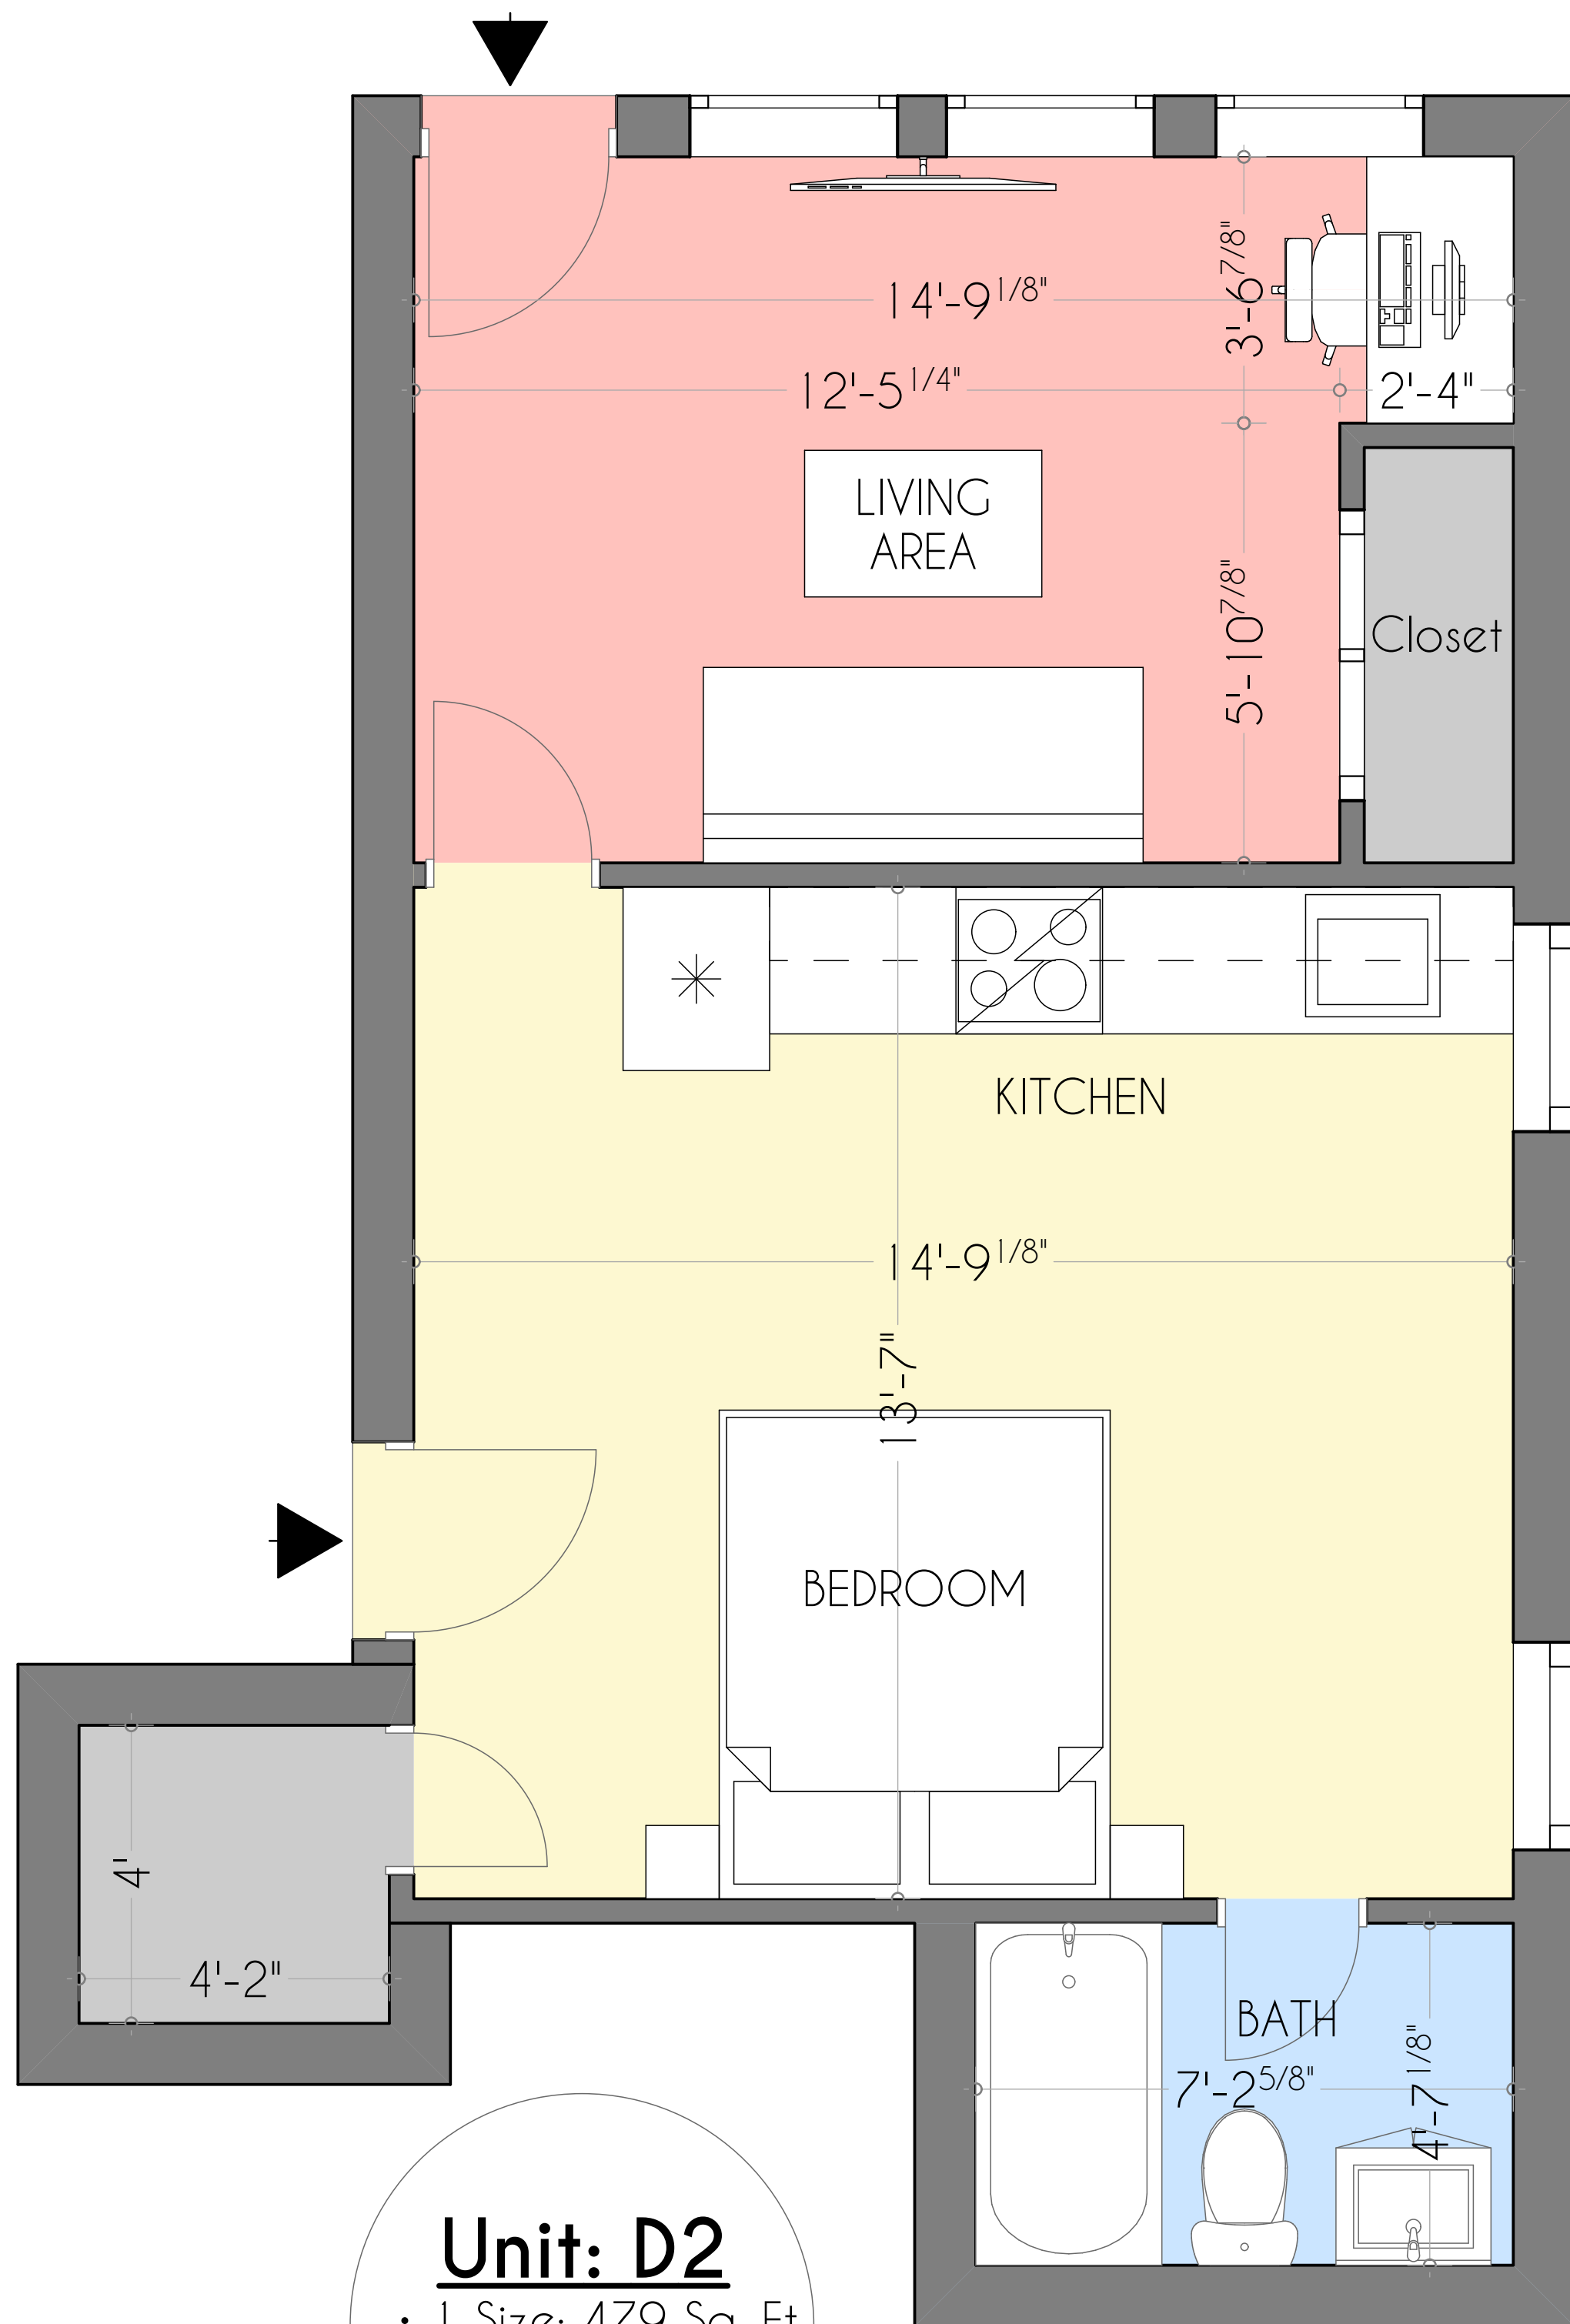

## **Unit: D6**

- 1 Size: 438 Sq. Ft.
- 1 Bedroom
- 1 Bath

# Wawaset Park Apartments

**Unit: D5**  
• 1 Size: 580 Sq. Ft.  
• 1 Bedroom  
• 1 Bath

## **Unit: D3**

- 1 Size: 438 Sq. Ft.
- 1 Bedroom
- 1 Bath

# Wawaset Park Apartments

**Unit: D2**  
• 1 Size: 479 Sq. Ft.  
• 1 Bedroom  
• 1 Bath