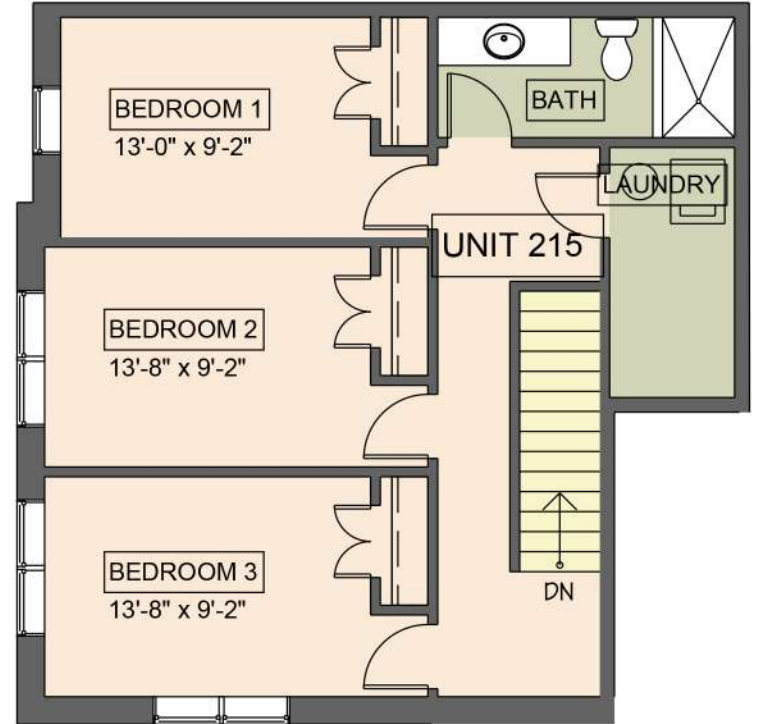

# 136 S. Main St

THREE BEDROOM UNIT

2ND FLOOR - LOWER LEVEL

3RD FLOOR - UPPER LEVEL

### KEY PLAN

13	11	9	7	5	3	1
14	12	10	8	6	4	2

- 3 Bedrooms
- 2 Baths

Actual units may differ.

# 136 S. Main St

THREE BEDROOM UNIT

**2ND FLOOR - LOWER LEVEL**

**3RD FLOOR - UPPER LEVEL**

**TSIONAS**  
MANAGEMENT

### KEY PLAN

- 3 Bedrooms
- 2 Baths

Actual units may differ.