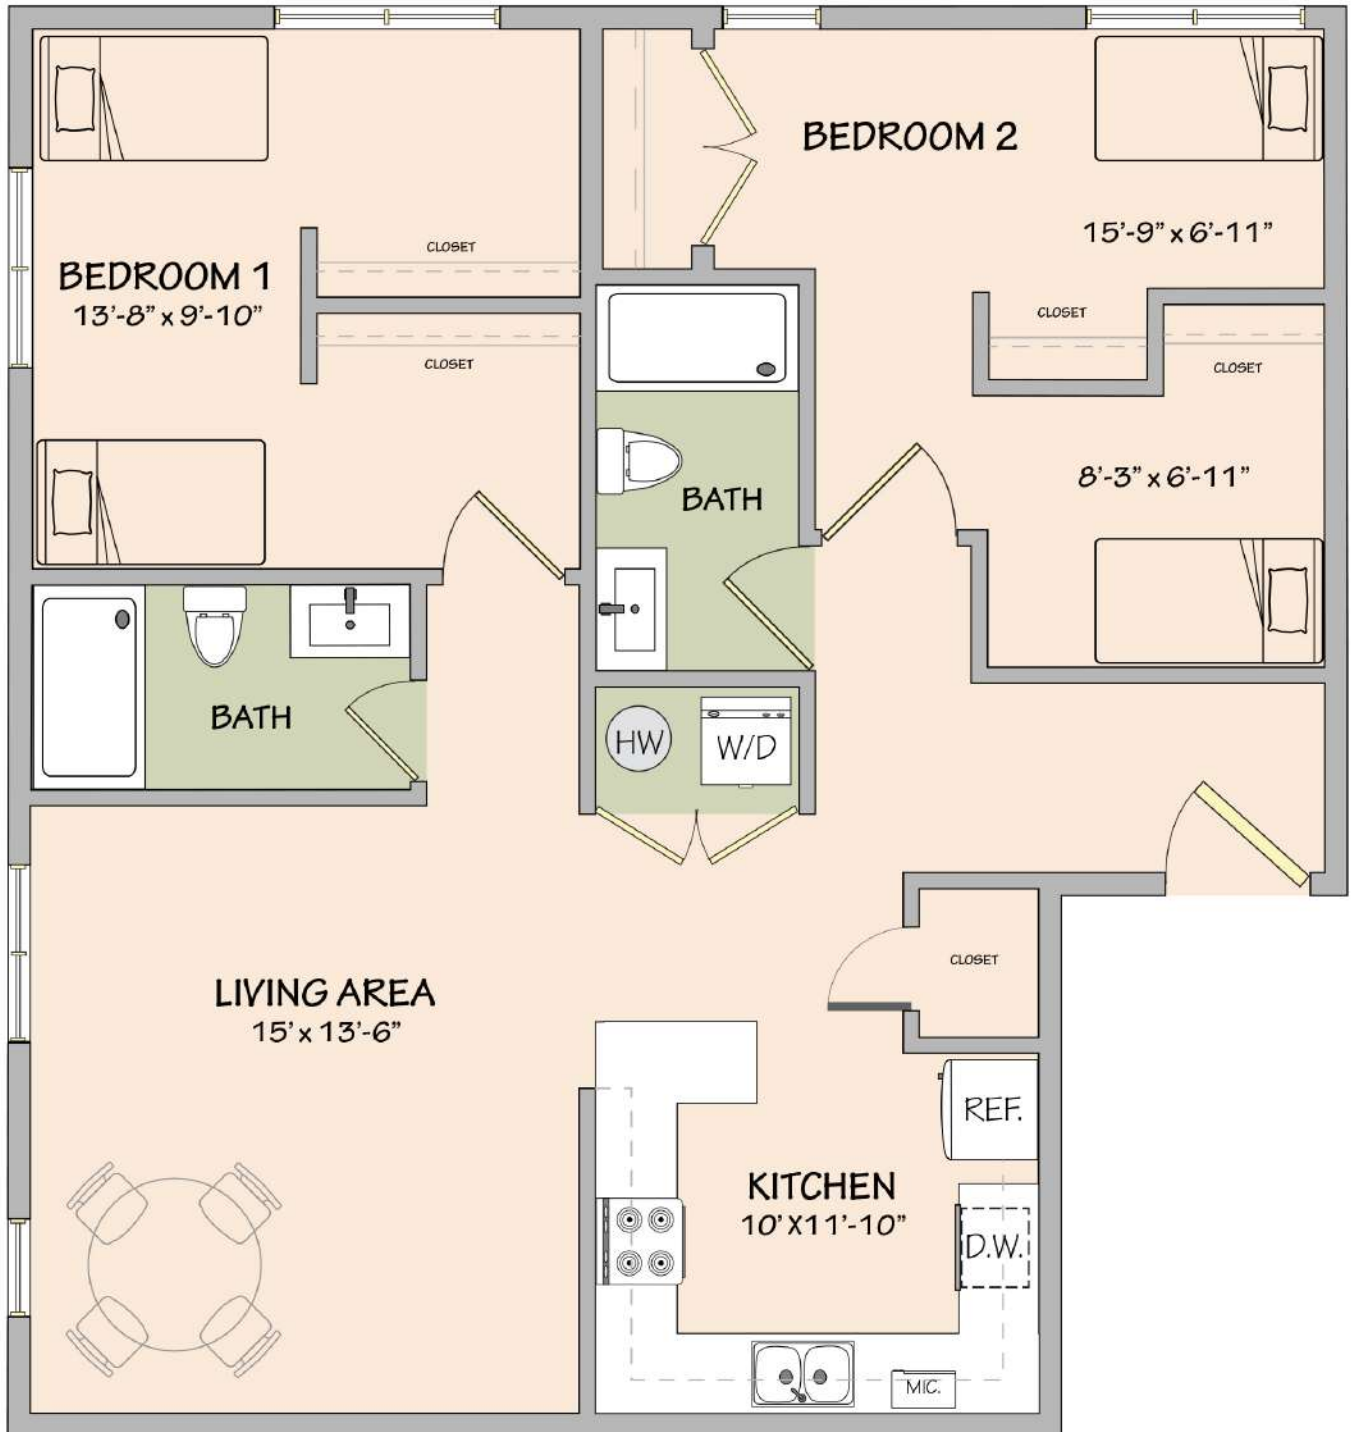

58 East Main St

TWO BEDROOM UNIT

TSIONAS
MANAGEMENT

- 900 Sq Ft
- 2 Bedrooms
- 2 Baths

Actual units may differ.

58 East Main St

TWO BEDROOM UNIT

TSIONAS
MANAGEMENT

- 870 Sq Ft
- 2 Bedrooms
- 2 Baths

Actual units may differ.

58 East Main Street

TWO BEDROOM UNIT

58 East Main St

TWO BEDROOM UNIT

TSIONAS
MANAGEMENT

- 1,020 Sq Ft
- 2 Bedrooms
- 2 Baths

Actual units may differ.

58 East Main St

TWO BEDROOM UNIT

TSIONAS
MANAGEMENT

- 485 Sq Ft
- 2 Bedrooms
- 1 Baths

Actual units may differ.

58 East Main St

TWO BEDROOM UNIT

TSIONAS
MANAGEMENT

- 950 Sq Ft
- 2 Bedrooms
- 2 Baths

Actual units may differ.

58 East Main St

THREE BEDROOM UNIT

TSIONAS
MANAGEMENT

- 1,200 Sq Ft
- 3 Bedrooms
- 2½ Baths

Actual units may differ.