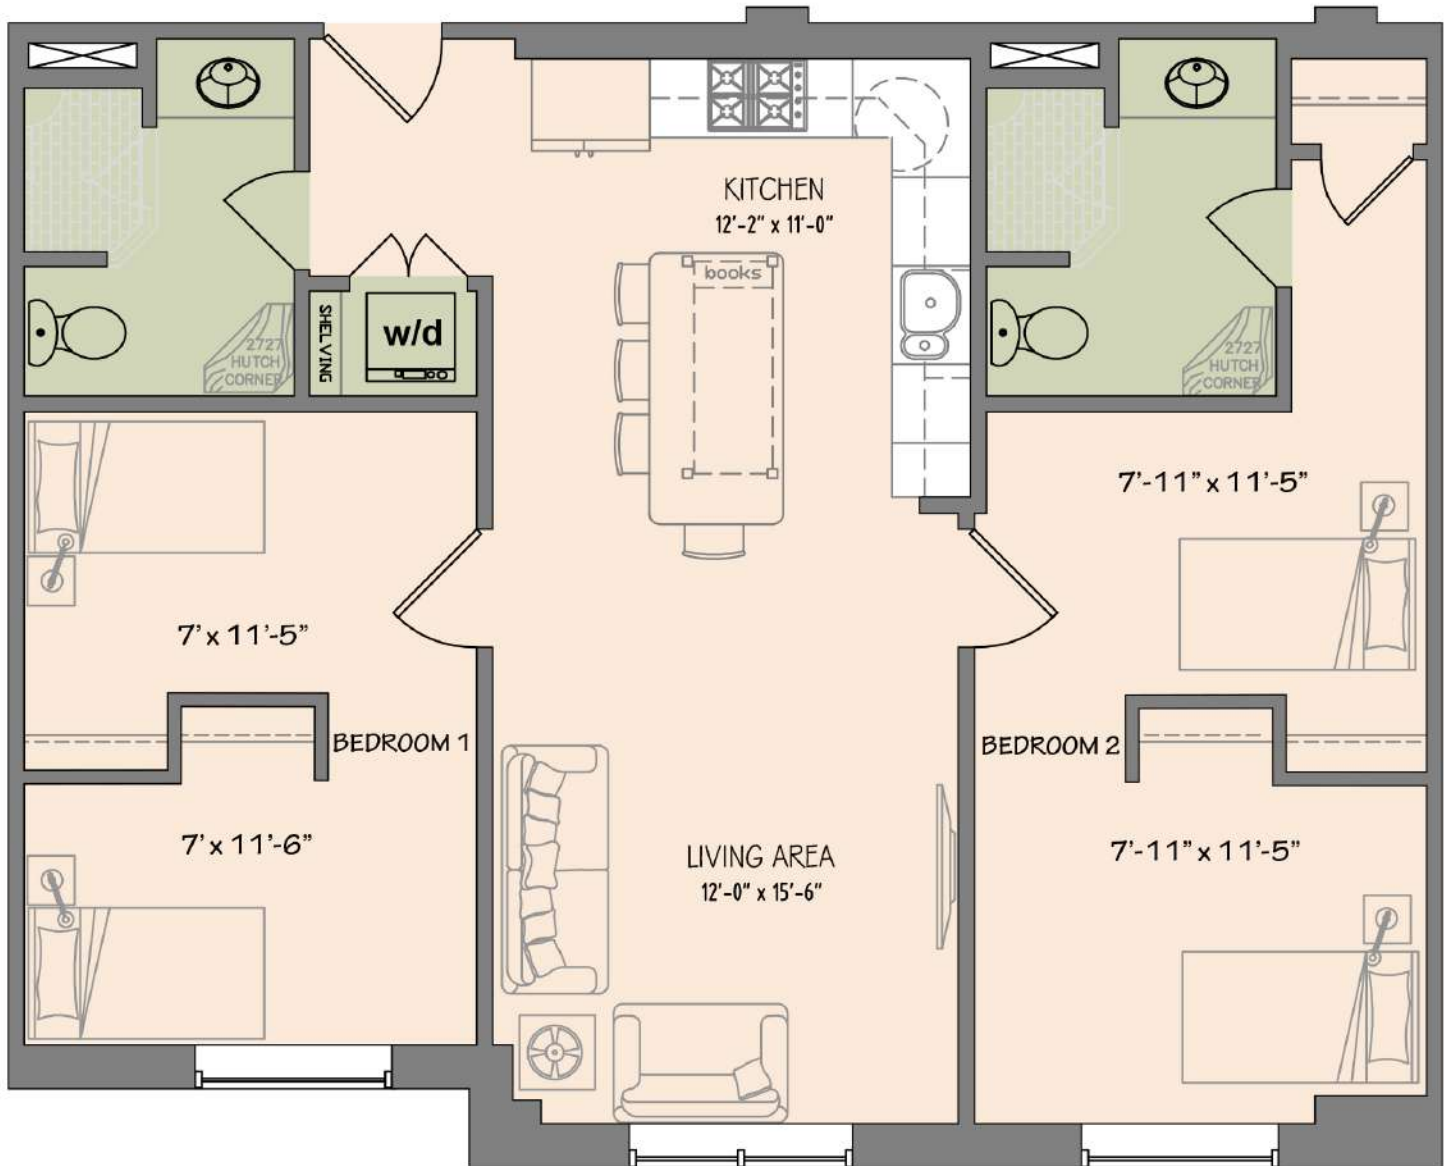

58 East Main St

TWO BEDROOM UNIT

TSIONAS
MANAGEMENT

- 900 Sq Ft
- 2 Bedrooms
- 2 Baths

Actual units may differ.

58 East Main St

TWO BEDROOM UNIT

TSIONAS
MANAGEMENT

- 870 Sq Ft
- 2 Bedrooms
- 2 Baths

Actual units may differ.

58 East Main Street

TWO BEDROOM UNIT

58 East Main St

TWO BEDROOM UNIT

TSIONAS
MANAGEMENT

- 1,020 Sq Ft
- 2 Bedrooms
- 2 Baths

Actual units may differ.

58 East Main St

TWO BEDROOM UNIT

TSIONAS
MANAGEMENT

- 485 Sq Ft
- 2 Bedrooms
- 1 Baths

Actual units may differ.

58 East Main St

TWO BEDROOM UNIT

TSIONAS
MANAGEMENT

- 950 Sq Ft
- 2 Bedrooms
- 2 Baths

Actual units may differ.

58 East Main St

THREE BEDROOM UNIT

TSIONAS
MANAGEMENT

- 1,200 Sq Ft
- 3 Bedrooms
- 2½ Baths

Actual units may differ.