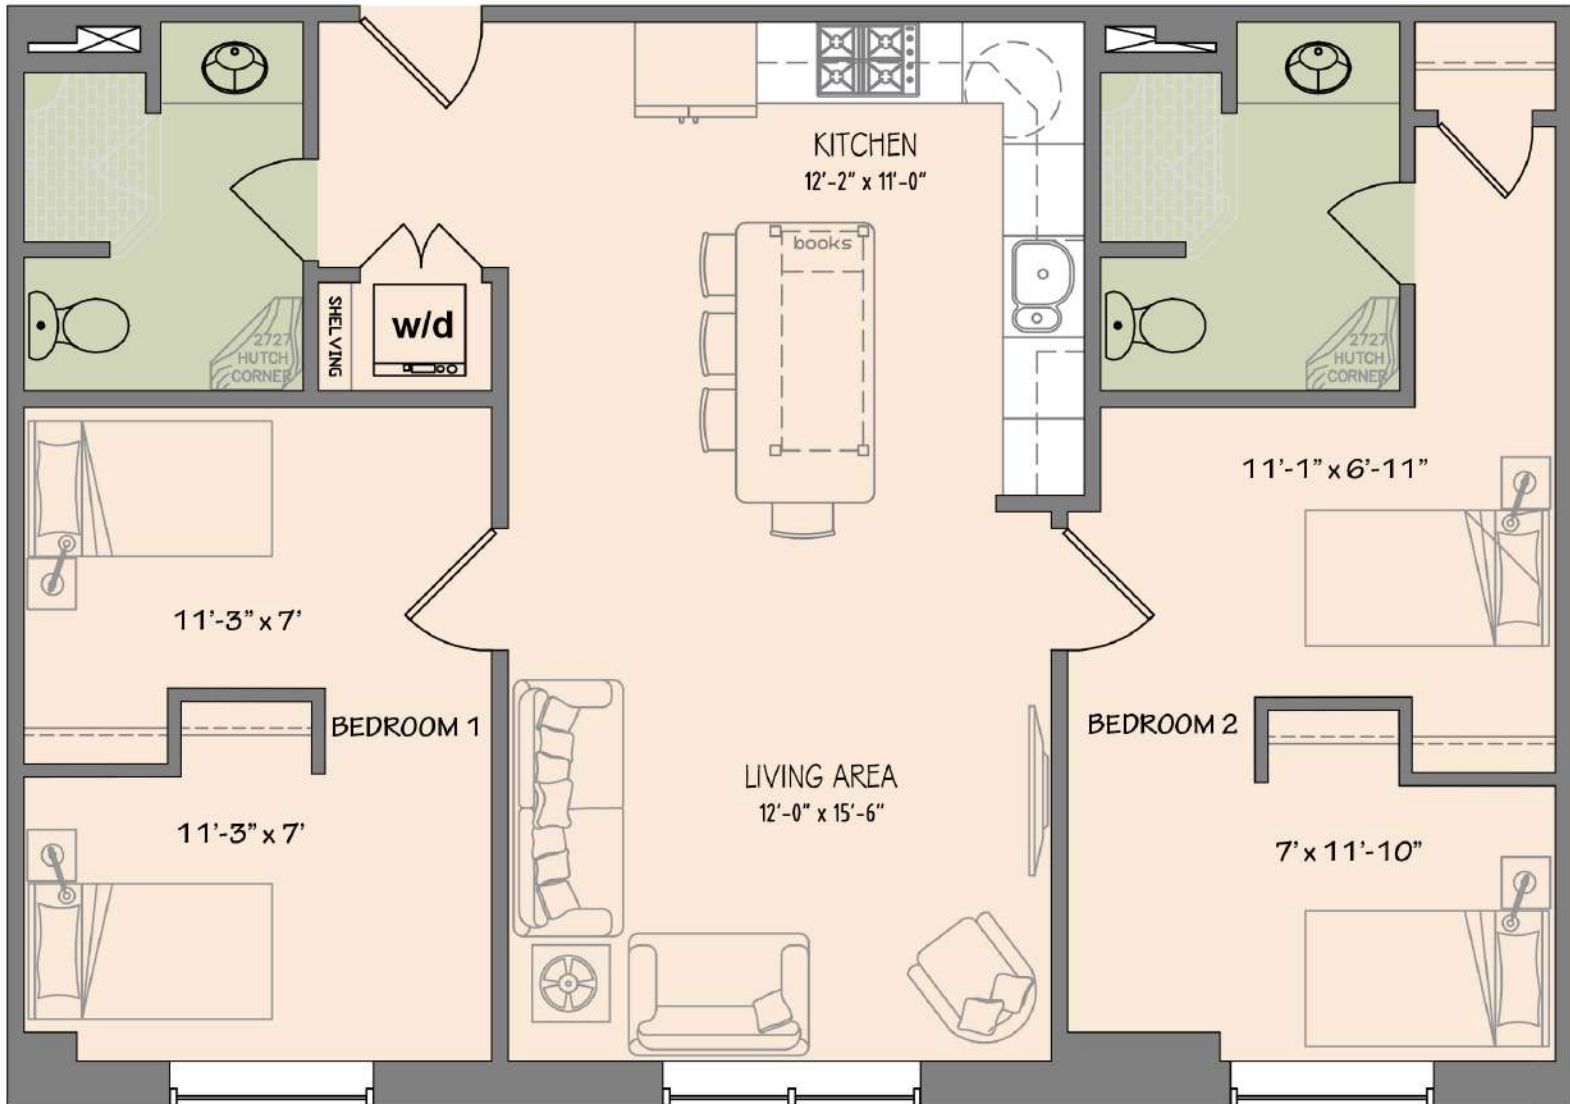

58 East Main St

TWO BEDROOM UNIT

TSIONAS
MANAGEMENT

- 900 Sq Ft
- 2 Bedrooms
- 2 Baths

Actual units may differ.

58 East Main St

TWO BEDROOM UNIT

TSIONAS
MANAGEMENT

- 870 Sq Ft
- 2 Bedrooms
- 2 Baths

Actual units may differ.

58 East Main Street

TWO BEDROOM UNIT

58 East Main St

TWO BEDROOM UNIT

TSIONAS
MANAGEMENT

- 1,020 Sq Ft
- 2 Bedrooms
- 2 Baths

Actual units may differ.

58 East Main St

TWO BEDROOM UNIT

TSIONAS
MANAGEMENT

- 485 Sq Ft
- 2 Bedrooms
- 1 Baths

Actual units may differ.

58 East Main St

TWO BEDROOM UNIT

TSIONAS
MANAGEMENT

- 950 Sq Ft
- 2 Bedrooms
- 2 Baths

Actual units may differ.

58 East Main St

THREE BEDROOM UNIT

TSIONAS
MANAGEMENT

- 1,200 Sq Ft
- 3 Bedrooms
- 2½ Baths

Actual units may differ.