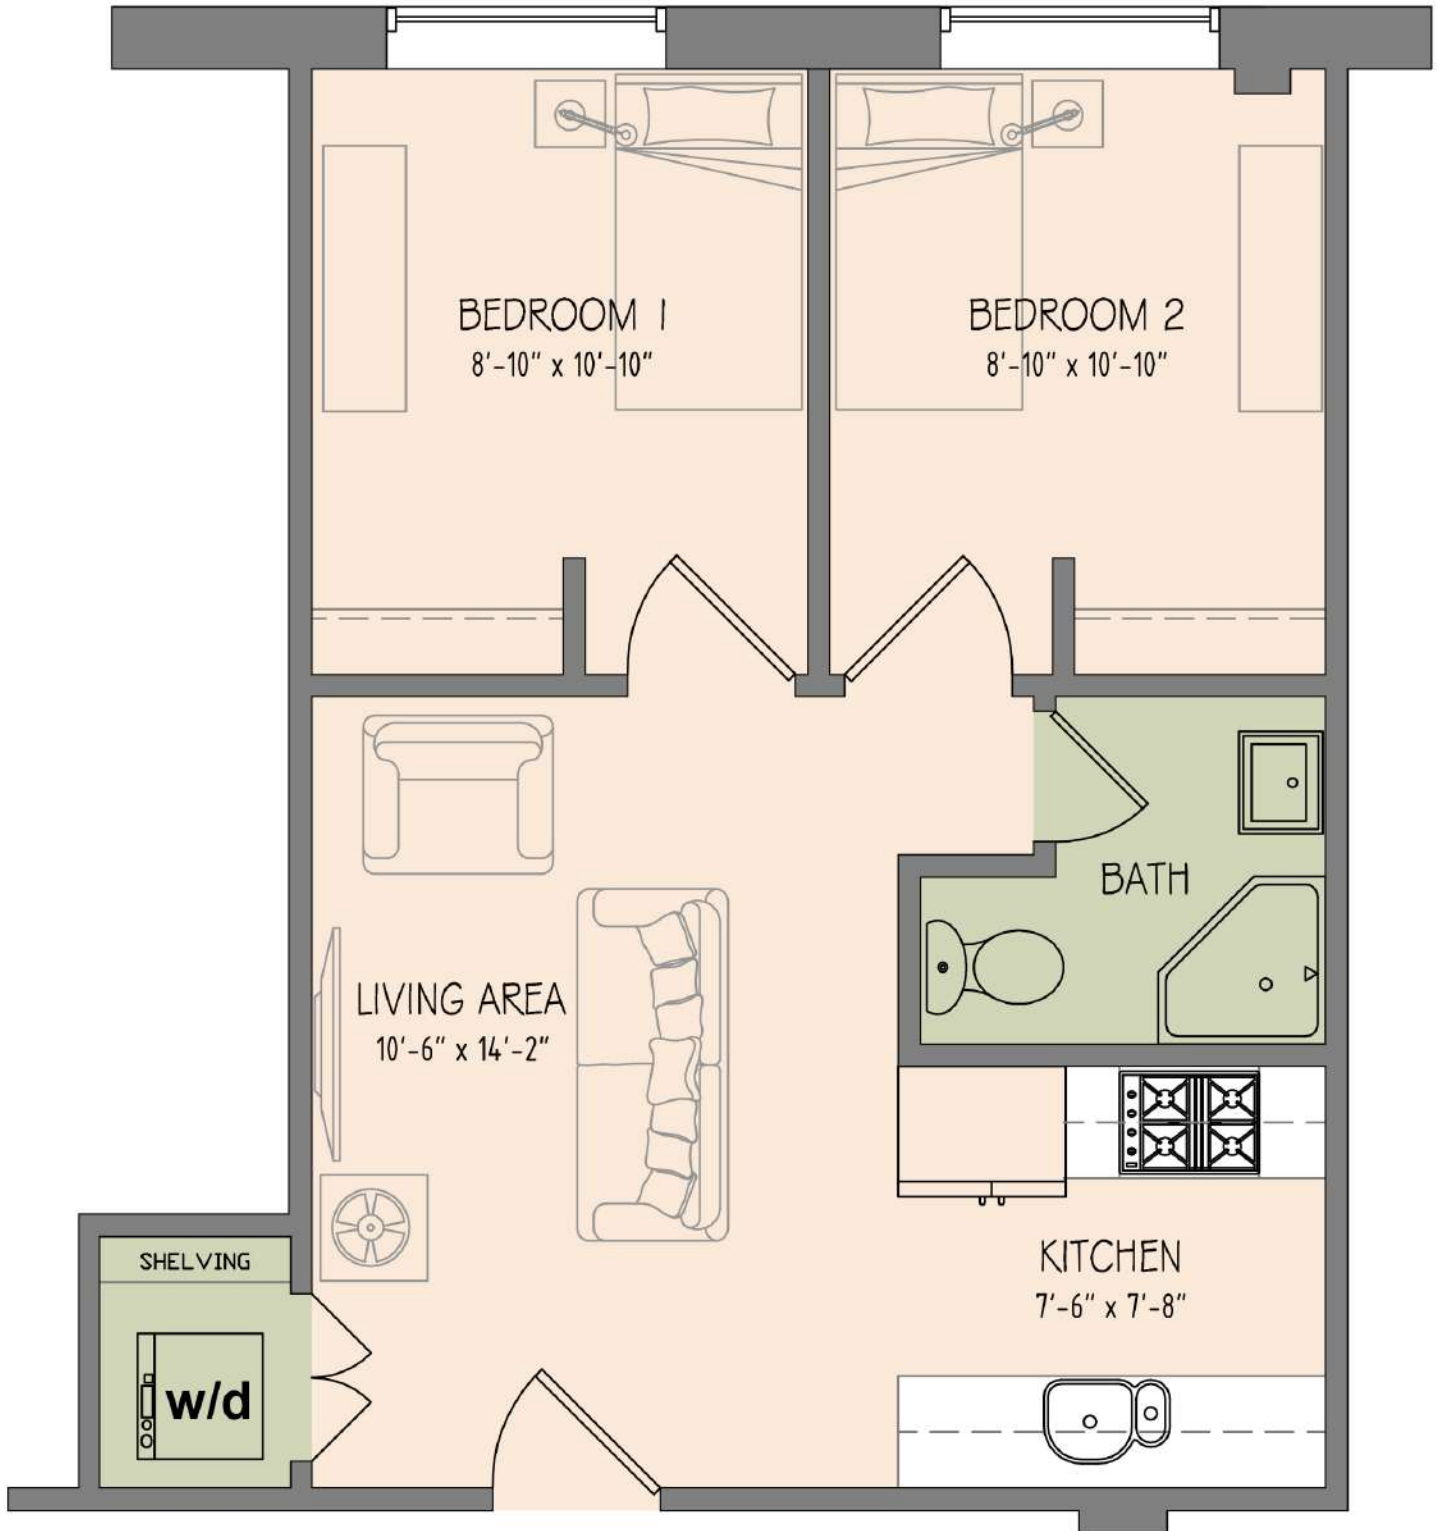

58 East Main St

TWO BEDROOM UNIT

TSIONAS
MANAGEMENT

- 900 Sq Ft
- 2 Bedrooms
- 2 Baths

Actual units may differ.

58 East Main St

TWO BEDROOM UNIT

TSIONAS
MANAGEMENT

- 870 Sq Ft
- 2 Bedrooms
- 2 Baths

Actual units may differ.

58 East Main Street

TWO BEDROOM UNIT

58 East Main St

TWO BEDROOM UNIT

TSIONAS
MANAGEMENT

- 1,020 Sq Ft
- 2 Bedrooms
- 2 Baths

Actual units may differ.

58 East Main St

TWO BEDROOM UNIT

TSIONAS
MANAGEMENT

- 485 Sq Ft
- 2 Bedrooms
- 1 Baths

Actual units may differ.

58 East Main St

TWO BEDROOM UNIT

TSIONAS
MANAGEMENT

- 950 Sq Ft
- 2 Bedrooms
- 2 Baths

Actual units may differ.

58 East Main St

THREE BEDROOM UNIT

TSIONAS
MANAGEMENT

- 1,200 Sq Ft
- 3 Bedrooms
- 2½ Baths

Actual units may differ.