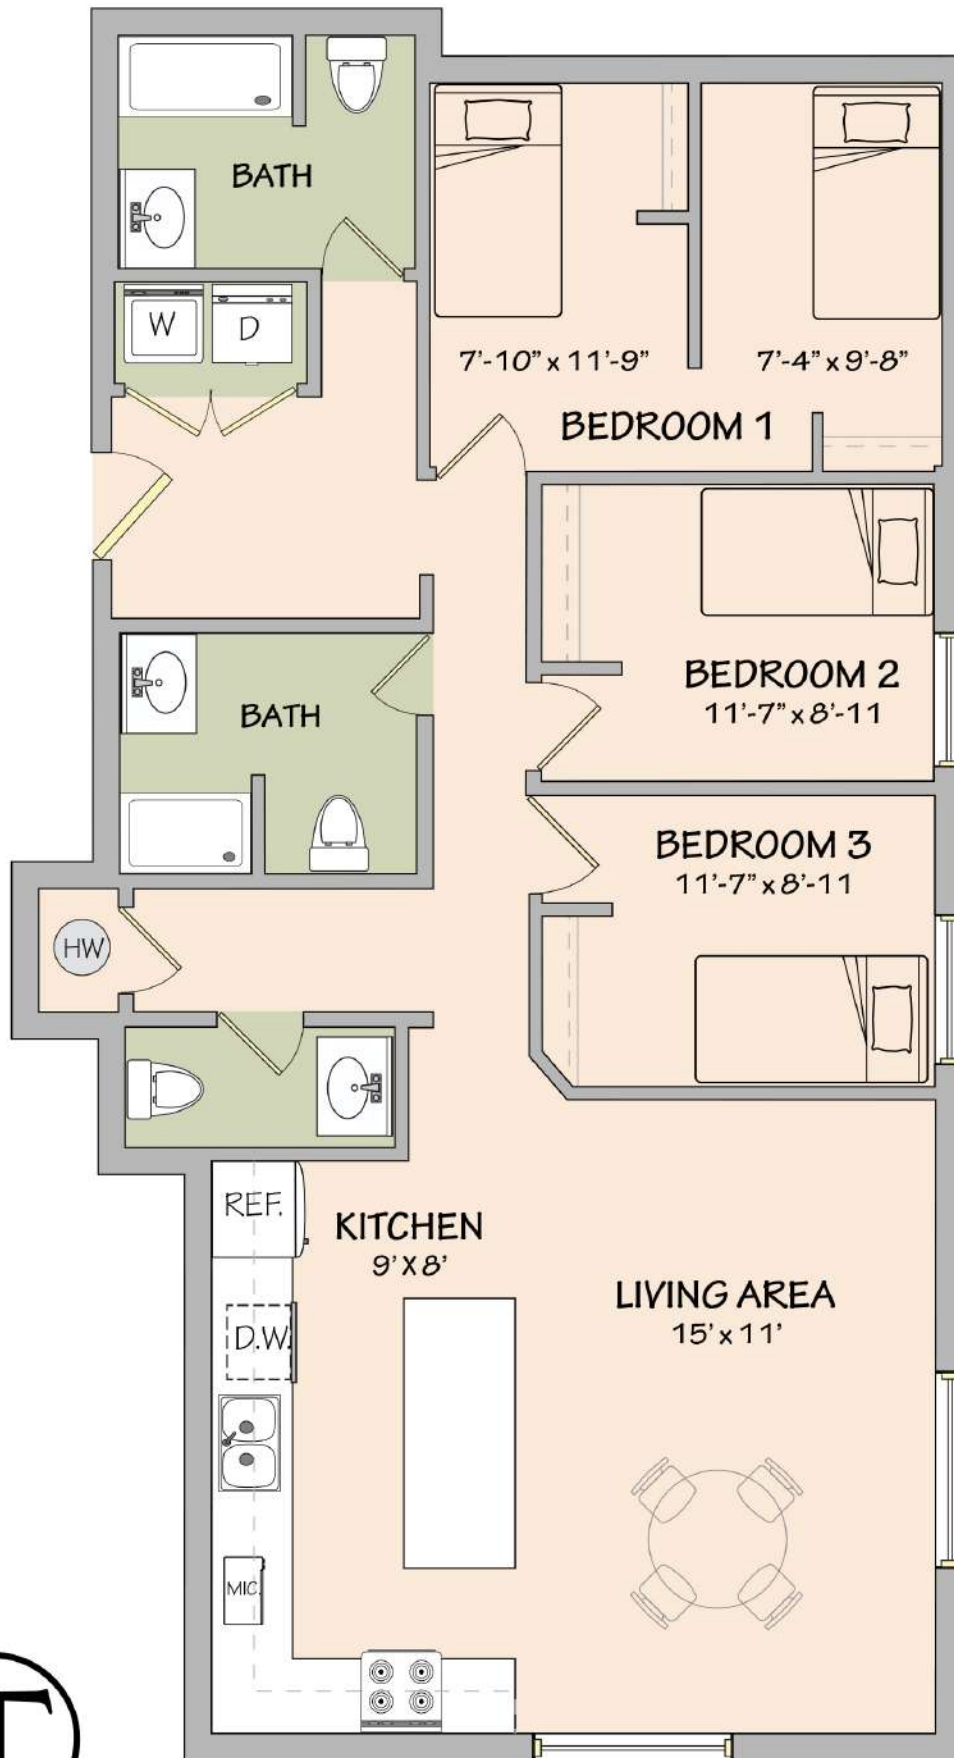

58 East Main St

TWO BEDROOM UNIT

TSIONAS
MANAGEMENT

- 900 Sq Ft
- 2 Bedrooms
- 2 Baths

Actual units may differ.

58 East Main St

TWO BEDROOM UNIT

TSIONAS
MANAGEMENT

- 870 Sq Ft
- 2 Bedrooms
- 2 Baths

Actual units may differ.

58 East Main Street

TWO BEDROOM UNIT

58 East Main St

TWO BEDROOM UNIT

TSIONAS
MANAGEMENT

- 1,020 Sq Ft
- 2 Bedrooms
- 2 Baths

Actual units may differ.

58 East Main St

TWO BEDROOM UNIT

TSIONAS
MANAGEMENT

- 485 Sq Ft
- 2 Bedrooms
- 1 Baths

Actual units may differ.

58 East Main St

TWO BEDROOM UNIT

TSIONAS
MANAGEMENT

- 950 Sq Ft
- 2 Bedrooms
- 2 Baths

Actual units may differ.

58 East Main St

THREE BEDROOM UNIT

TSIONAS
MANAGEMENT

- 1,200 Sq Ft
- 3 Bedrooms
- 2½ Baths

Actual units may differ.