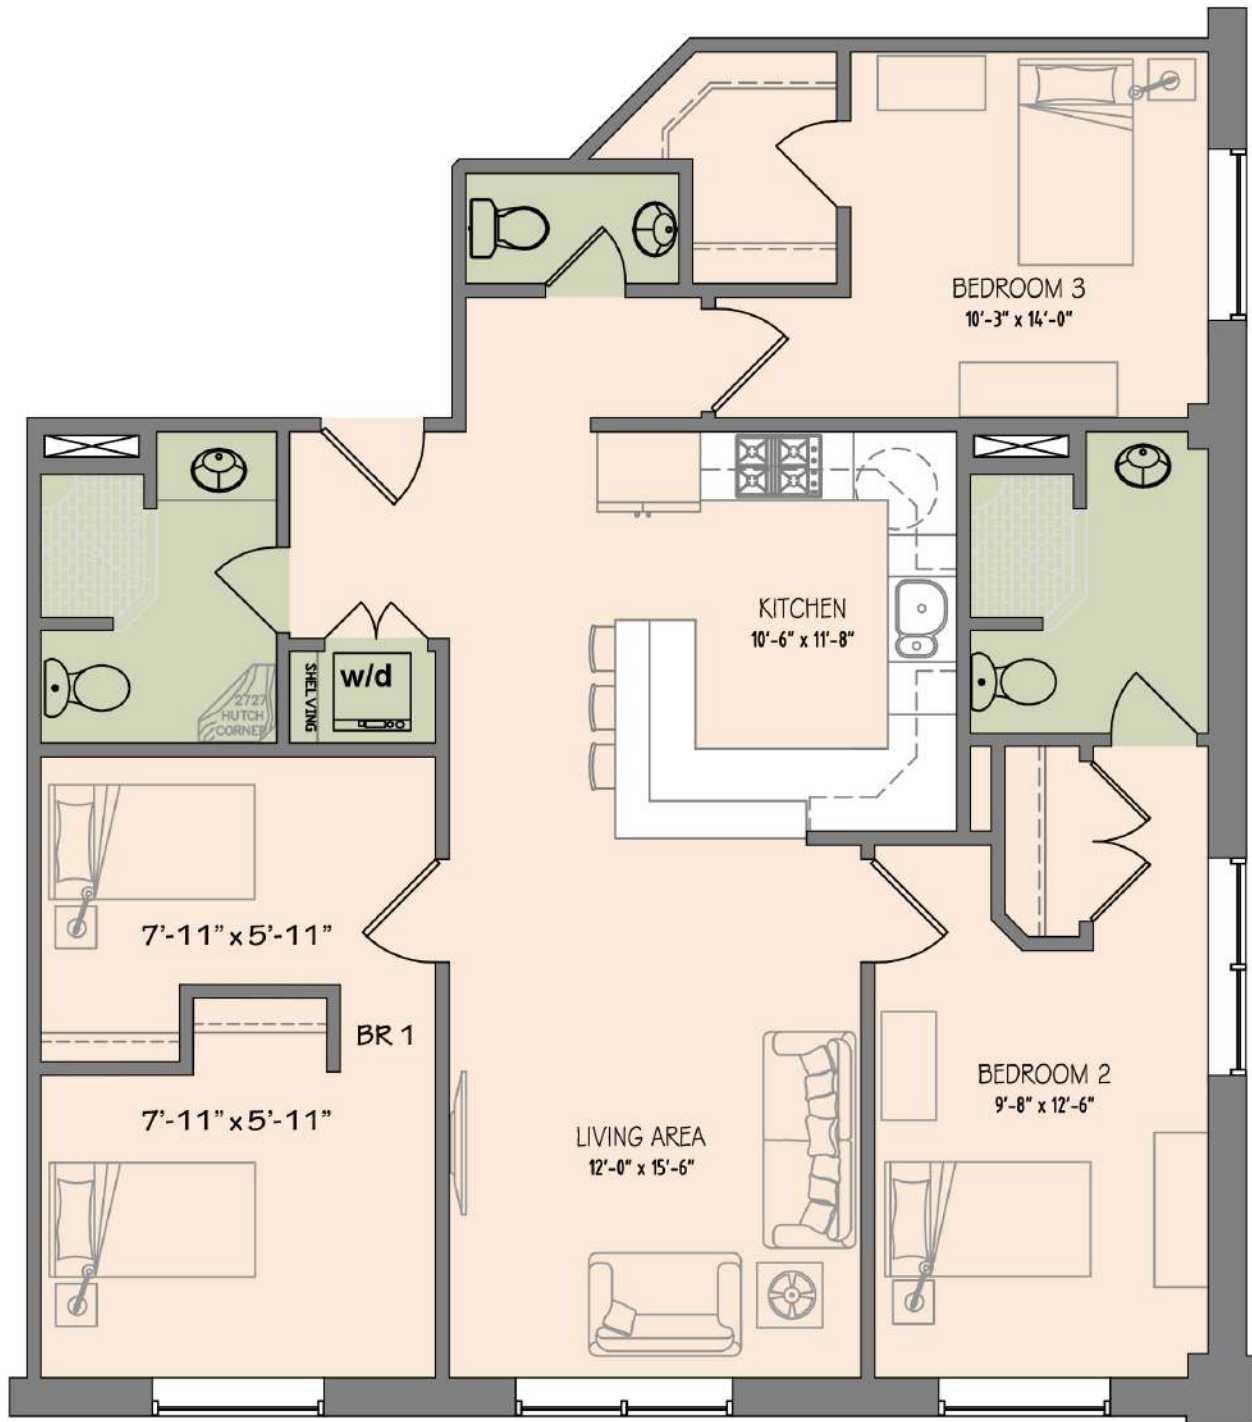

58 East Main St

TWO BEDROOM UNIT

TSIONAS
MANAGEMENT

- 900 Sq Ft
- 2 Bedrooms
- 2 Baths

Actual units may differ.

58 East Main St

TWO BEDROOM UNIT

TSIONAS
MANAGEMENT

Actual units may differ.

58 East Main St

TWO BEDROOM UNIT

TSIONAS
MANAGEMENT

- 485 Sq Ft
- 2 Bedrooms
- 1 Baths

Actual units may differ.

58 East Main St

TWO BEDROOM UNIT

TSIONAS
MANAGEMENT

- 950 Sq Ft
- 2 Bedrooms
- 2 Baths

Actual units may differ.

58 East Main St

THREE BEDROOM UNIT

TSIONAS
MANAGEMENT

- 1,200 Sq Ft
- 3 Bedrooms
- 2½ Baths

Actual units may differ.

58 East Main St

THREE BEDROOM UNIT

TSIONAS
MANAGEMENT

- 1,160 Sq Ft
- 3 Bedrooms
- 2½ Baths

Actual units may differ.