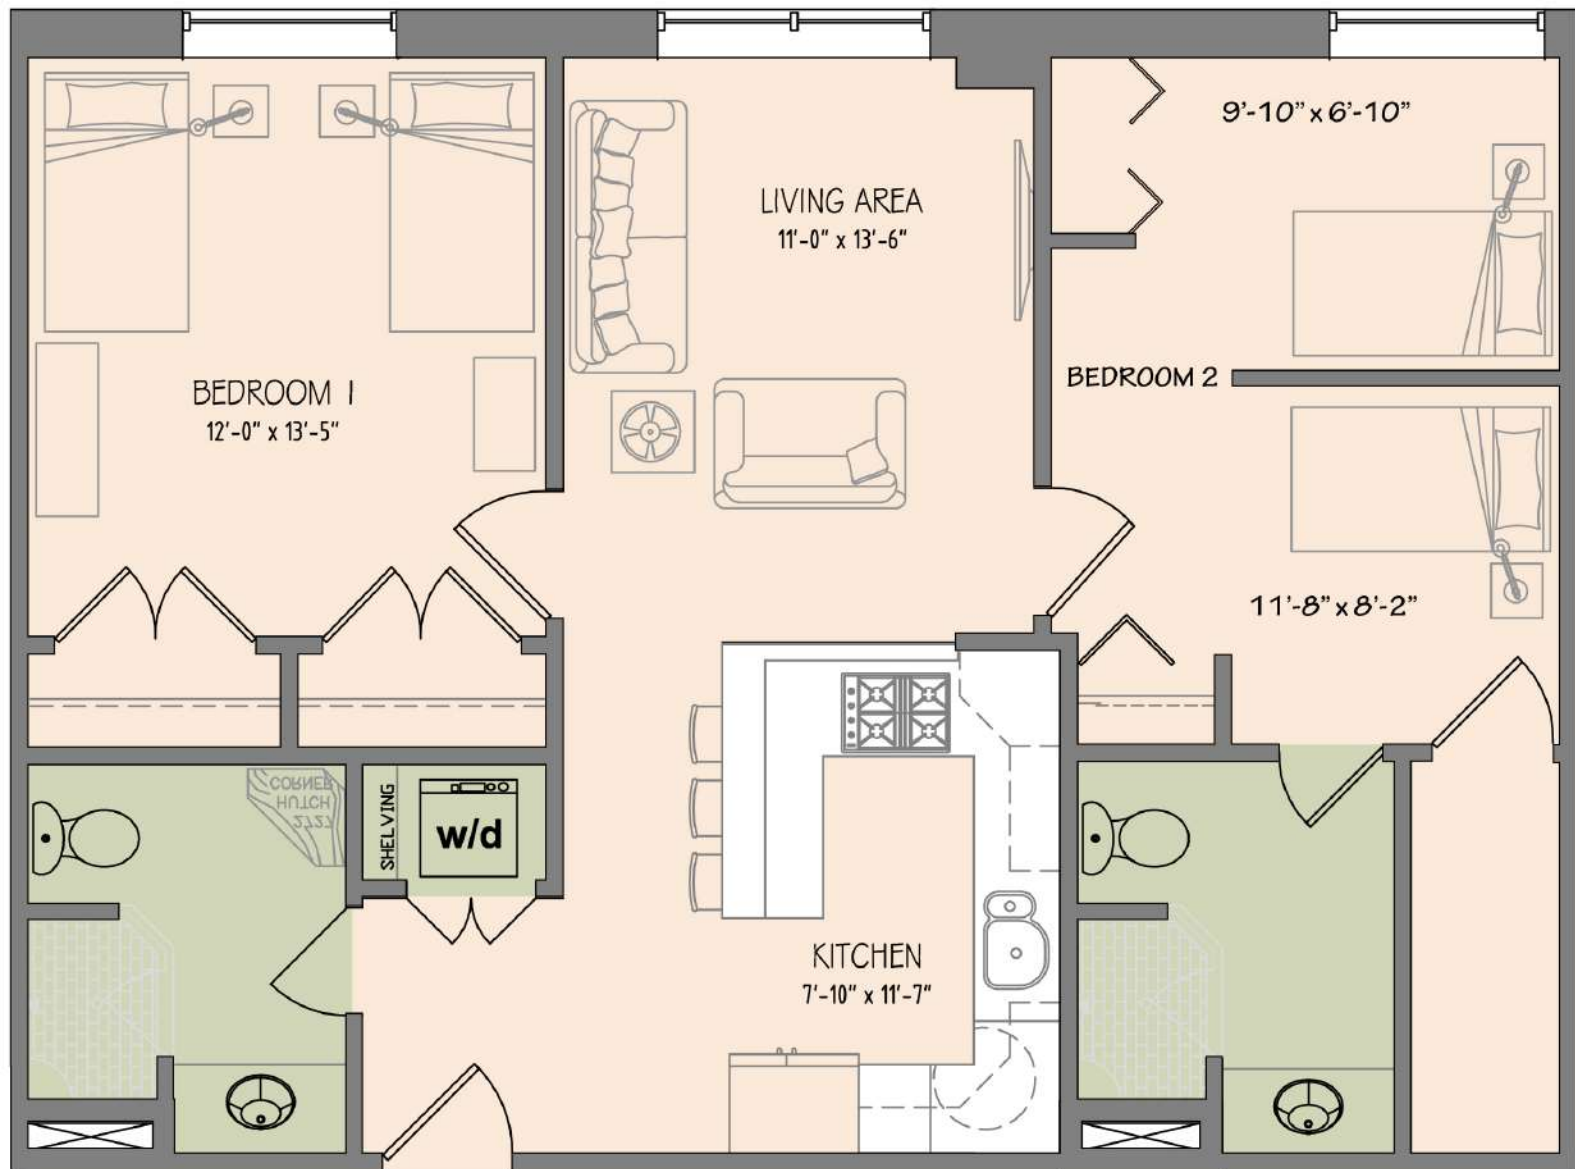

58 East Main St

TWO BEDROOM UNIT

TSIONAS
MANAGEMENT

- 900 Sq Ft
- 2 Bedrooms
- 2 Baths

Actual units may differ.

58 East Main St

TWO BEDROOM UNIT

TSIONAS
MANAGEMENT

- 870 Sq Ft
- 2 Bedrooms
- 2 Baths

Actual units may differ.

58 East Main Street

TWO BEDROOM UNIT

58 East Main St

TWO BEDROOM UNIT

TSIONAS
MANAGEMENT

- 1,020 Sq Ft
- 2 Bedrooms
- 2 Baths

Actual units may differ.

58 East Main St

TWO BEDROOM UNIT

TSIONAS
MANAGEMENT

- 485 Sq Ft
- 2 Bedrooms
- 1 Baths

Actual units may differ.

58 East Main St

TWO BEDROOM UNIT