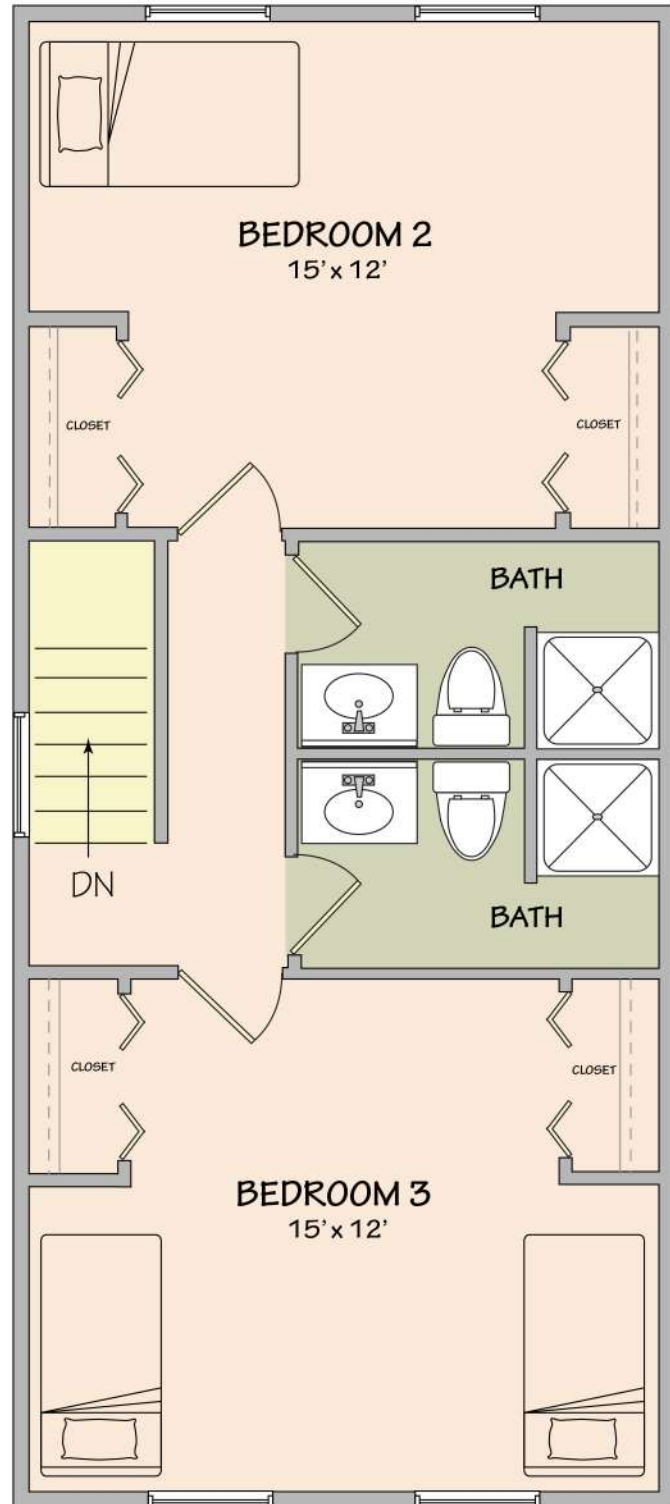

# University Commons

THREE BEDROOM END UNIT

FIRST FLOOR

SECOND FLOOR

**TSIONAS**  
MANAGEMENT

- 1911 SqFt
- 3 Bedrooms
- 2 Baths

Actual units may differ.

## FOUR BEDROOM END UNIT

FIRST FLOOR

SECOND FLOOR

**TSIONAS**  
MANAGEMENT

- 1911 SqFt
- 4 Bedrooms
- 2 Baths

Actual units may differ.

# University Commons

FOUR BEDROOM UNIT

FIRST FLOOR

SECOND FLOOR

**TSIONAS**  
MANAGEMENT

- 1911 SqFt
- 4 Bedrooms
- 2 Baths

Actual units may differ.