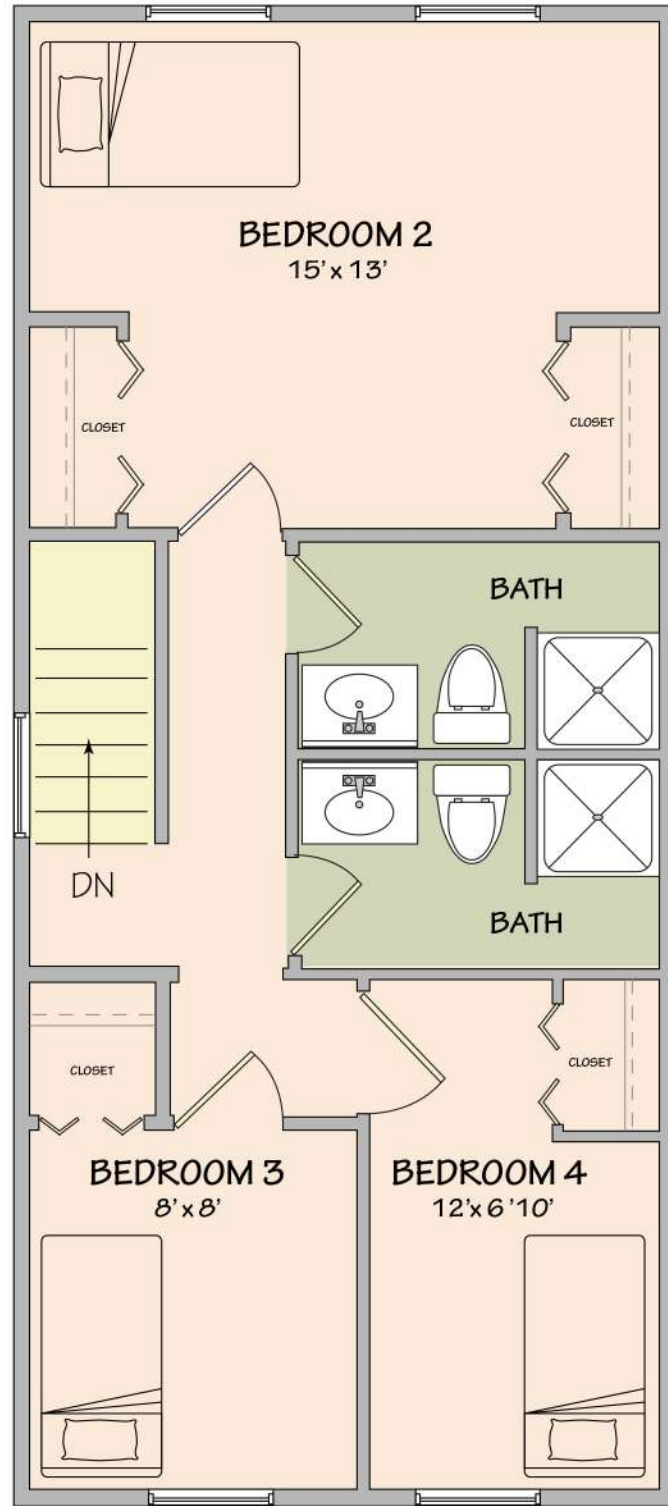

# University Commons

THREE BEDROOM END UNIT

FIRST FLOOR

SECOND FLOOR

**TSIONAS**  
MANAGEMENT

- 1911 SqFt
- 3 Bedrooms
- 2 Baths

Actual units may differ.

## FOUR BEDROOM END UNIT

FIRST FLOOR

SECOND FLOOR

**TSIONAS**  
MANAGEMENT

- 1911 SqFt
- 4 Bedrooms
- 2 Baths

Actual units may differ.

# University Commons

FOUR BEDROOM UNIT

FIRST FLOOR

SECOND FLOOR

**TSIONAS**  
MANAGEMENT

- 1911 SqFt
- 4 Bedrooms
- 2 Baths

Actual units may differ.