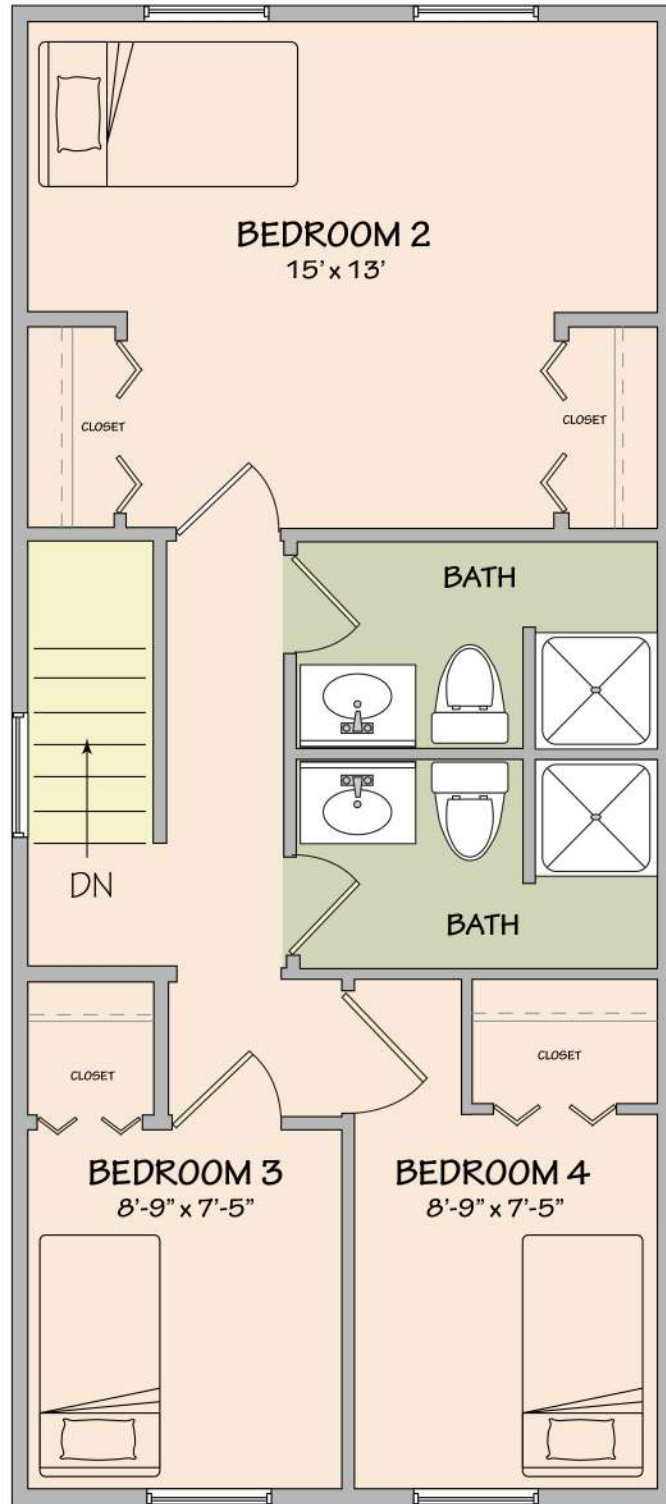

# University Commons

THREE BEDROOM END UNIT

FIRST FLOOR

SECOND FLOOR

**TSIONAS**  
MANAGEMENT

- 1911 SqFt
- 3 Bedrooms
- 2 Baths

Actual units may differ.

## FOUR BEDROOM END UNIT

FIRST FLOOR

SECOND FLOOR

**TSIONAS**  
MANAGEMENT

- 1911 SqFt
- 4 Bedrooms
- 2 Baths

Actual units may differ.

# University Commons

FOUR BEDROOM UNIT

FIRST FLOOR

SECOND FLOOR

**TSIONAS**  
MANAGEMENT

- 1911 SqFt
- 4 Bedrooms
- 2 Baths

Actual units may differ.