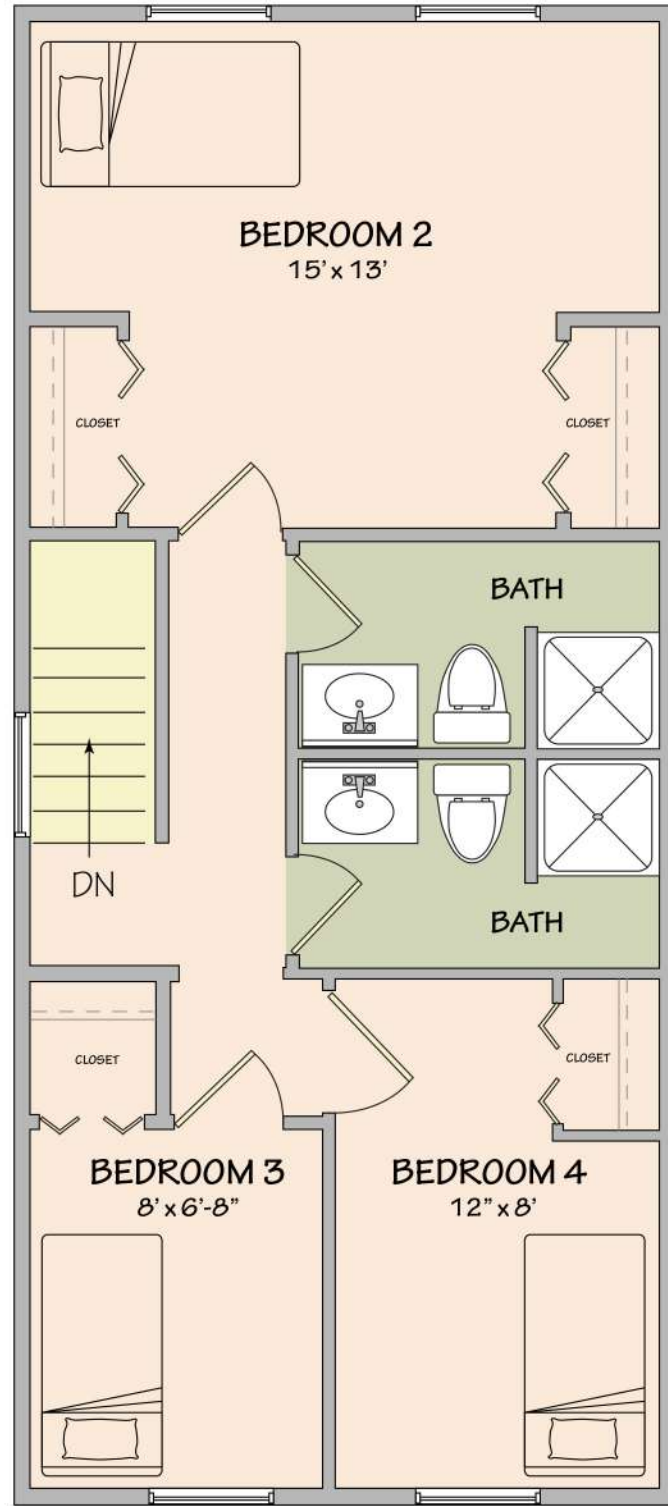

# University Commons

THREE BEDROOM END UNIT

FIRST FLOOR

SECOND FLOOR

**TSIONAS**  
MANAGEMENT

- 1911 SqFt
- 3 Bedrooms
- 2 Baths

Actual units may differ.

## FOUR BEDROOM END UNIT

FIRST FLOOR

SECOND FLOOR

**TSIONAS**  
MANAGEMENT

- 1911 SqFt
- 4 Bedrooms
- 2 Baths

Actual units may differ.

# University Commons

FOUR BEDROOM UNIT

FIRST FLOOR

SECOND FLOOR

**TSIONAS**  
MANAGEMENT

- 1911 SqFt
- 4 Bedrooms
- 2 Baths

Actual units may differ.