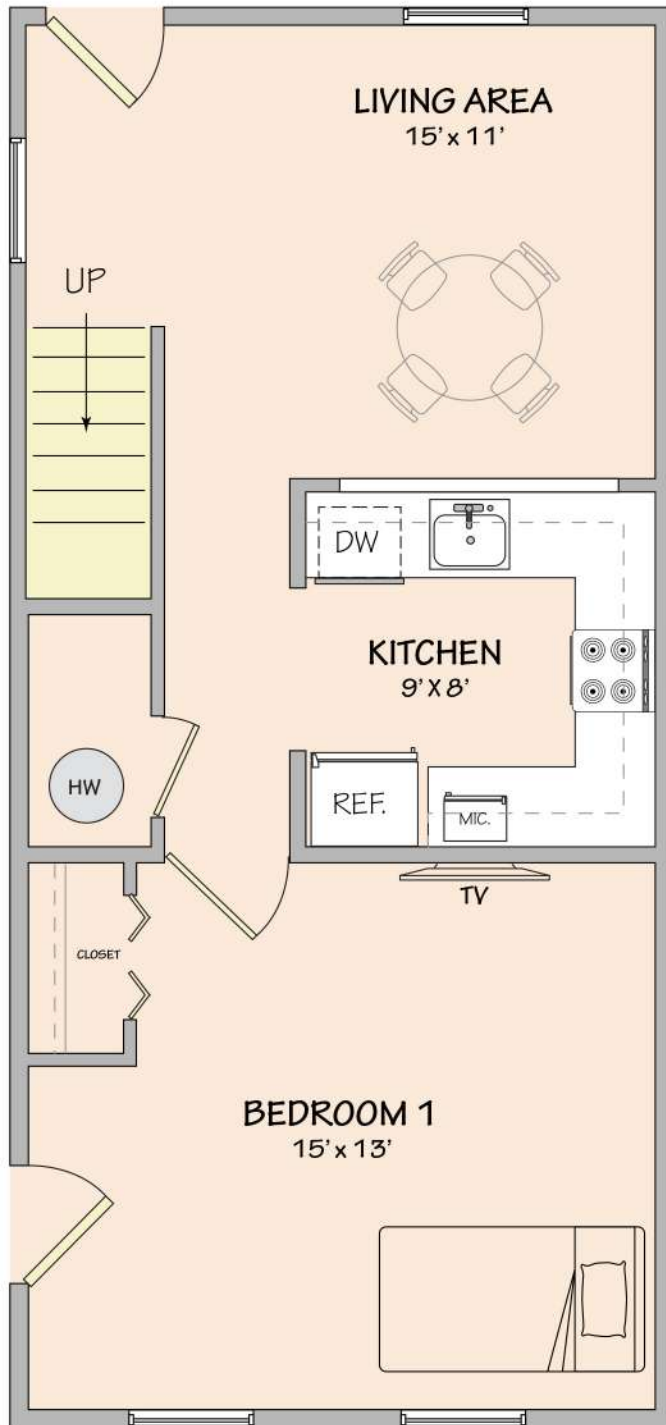

# University Commons

THREE BEDROOM END UNIT

FIRST FLOOR

SECOND FLOOR

**TSIONAS**  
MANAGEMENT

- 1911 SqFt
- 3 Bedrooms
- 2 Baths

Actual units may differ.

## FOUR BEDROOM END UNIT

FIRST FLOOR

SECOND FLOOR

**TSIONAS**  
MANAGEMENT

- 1911 SqFt
- 4 Bedrooms
- 2 Baths

Actual units may differ.

# University Commons

FOUR BEDROOM UNIT

FIRST FLOOR

SECOND FLOOR

**TSIONAS**  
MANAGEMENT

- 1911 SqFt
- 4 Bedrooms
- 2 Baths

Actual units may differ.