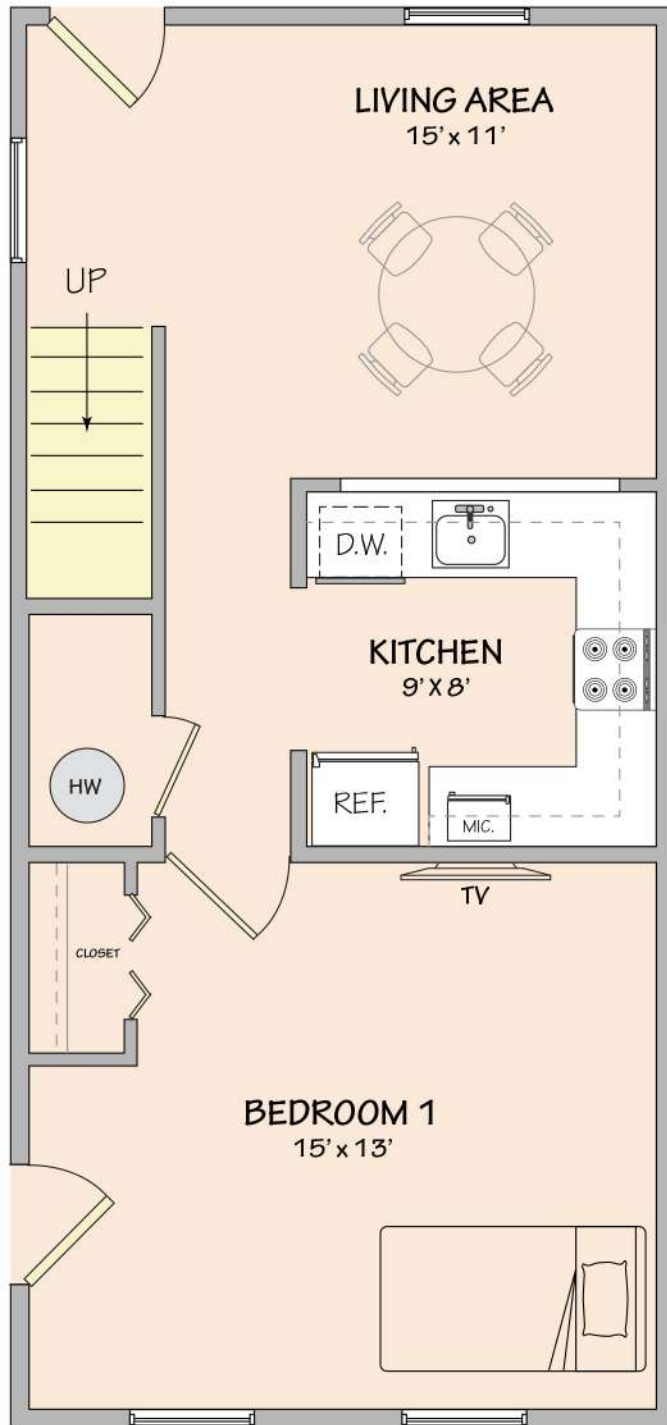

# University Commons

THREE BEDROOM END UNIT

FIRST FLOOR

SECOND FLOOR

**TSIONAS**  
MANAGEMENT

- 1911 SqFt
- 3 Bedrooms
- 2 Baths

Actual units may differ.

## FOUR BEDROOM END UNIT

FIRST FLOOR

SECOND FLOOR

**TSIONAS**  
MANAGEMENT

- 1911 SqFt
- 4 Bedrooms
- 2 Baths

Actual units may differ.

# University Commons

FOUR BEDROOM UNIT

FIRST FLOOR

SECOND FLOOR

**TSIONAS**  
MANAGEMENT

- 1911 SqFt
- 4 Bedrooms
- 2 Baths

Actual units may differ.